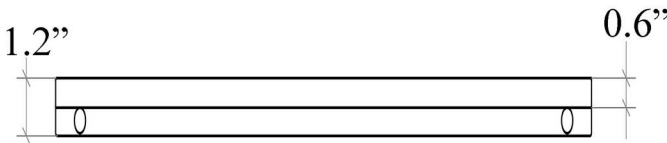

### Features

- Towel Bar and Accessories Holder - L: 25.1"
- Made of Bamboo Wood
- Wall Mount (Screw-In) Installation
- Towel Bar to be Combined with (Optional): Tumbler, Soap Dish, and Soap Dispenser
- Features Space-Saving Design
- Made in Italy

<b>Collection</b> Bamboo	<b>Model</b>   Bamboo 51716	<b>Dimensions Metric</b> <i>1 inch = 2.54 cm</i> <i>1 inch = 25.4 mm</i>	 1051 Lea Drive - Collegeville, PA 19426 Tel. 215 513 9400 - Fax 610 831 0215 <a href="http://www.ws bathcollections.com">www.ws bathcollections.com</a> - <a href="mailto:info@ws bathcollections.com">info@ws bathcollections.com</a>
-----------------------------	--------------------------------	--	---

**Collection**  
Bamboo

**Model** |  
Bamboo 51716

Dimensions Metric  
*1 inch = 2.54 cm*  
*1 inch = 25.4 mm*

1051 Lea Drive - Collegeville, PA 19426  
Tel. 215 513 9400 - Fax 610 831 0215  
[www.ws bathcollections.com](http://www.ws bathcollections.com) - [info@ws bathcollections.com](mailto:info@ws bathcollections.com)