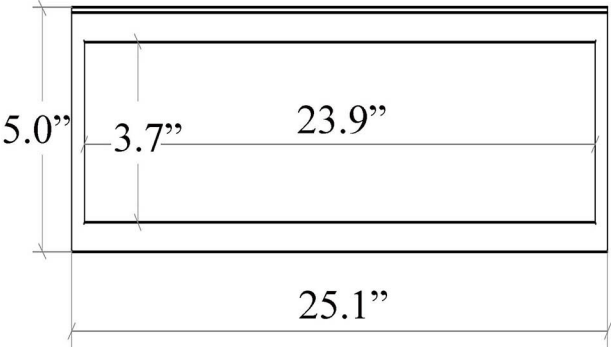

### Features

- Towel Bar and Accessories Holder - L: 25.1"
- Made of Bamboo Wood
- Wall Mount (Screw-In) Installation
- Towel Bar to be Combined with (Optional): Tumbler, Soap Dish, and Soap Dispenser
- Features Space-Saving Design
- Made in Italy

<b>Collection</b> Bamboo	<b>Model</b>   Bamboo 51716	<b>Dimensions Metric</b> <i>1 inch = 2.54 cm</i> <i>1 inch = 25.4 mm</i>	 1051 Lea Drive - Collegeville, PA 19426 Tel. 215 513 9400 - Fax 610 831 0215 <a href="http://www.ws bathcollections.com">www.ws bathcollections.com</a> - <a href="mailto:info@ws bathcollections.com">info@ws bathcollections.com</a>
-----------------------------	--------------------------------	--	---

**Collection**  
Bamboo

**Model** |  
Bamboo 51716

Dimensions Metric  
*1 inch = 2.54 cm*  
*1 inch = 25.4 mm*

1051 Lea Drive - Collegeville, PA 19426  
Tel. 215 513 9400 - Fax 610 831 0215  
[www.ws bathcollections.com](http://www.ws bathcollections.com) - [info@ws bathcollections.com](mailto:info@ws bathcollections.com)