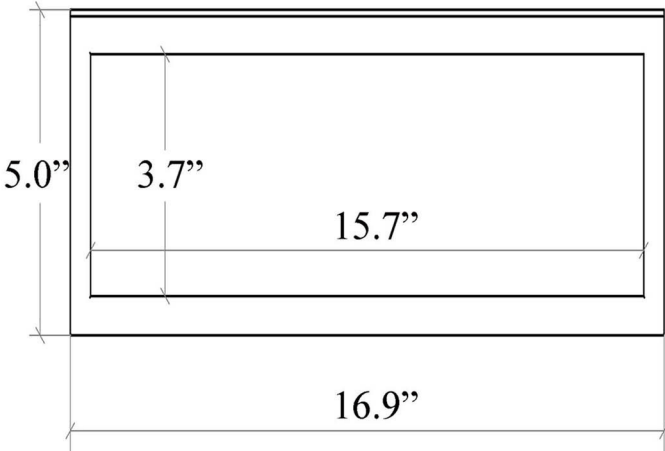

Bamboo 51715

Features

- Towel Bar and Accessories Holder - L: 16.9"
- Made of Bamboo Wood
- Wall Mount (Screw-In) Installation
- Towel Bar to be Combined with (Optional): Tumbler, Soap Dish, and Soap Dispenser
- Features Space-Saving Design
- Made in Italy

SKU# | Option:

- Bamboo 51715 | Bamboo Wood

Finishes:

Related Items:

- Bamboo 52891 | Tumbler
- Bamboo 52892 | Soap Dish
- Bamboo 52893 | Soap Dish
- Bamboo 52894 | Soap Dispenser

* WS Bath Collections reserves the right to revise dimensions or information on this sheet without notice

Collection Bamboo	Model Bamboo 51715	Dimensions Metric <i>1 inch = 2.54 cm</i> <i>1 inch = 25.4 mm</i>	 1051 Lea Drive - Collegeville, PA 19426 Tel. 215 513 9400 - Fax 610 831 0215 www.ws bathcollections.com - info@ws bathcollections.com
-----------------------------	--------------------------------	---	---

Collection
Bamboo

Model |
Bamboo 51715

Dimensions Metric
1 inch = 2.54 cm
1 inch = 25.4 mm

1051 Lea Drive - Collegeville, PA 19426
Tel. 215 513 9400 - Fax 610 831 0215
www.ws bathcollections.com - info@ws bathcollections.com