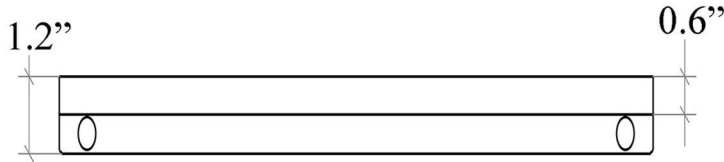

Bamboo 51715

Features

- Towel Bar and Accessories Holder - L: 16.9"
- Made of Bamboo Wood
- Wall Mount (Screw-In) Installation
- Towel Bar to be Combined with (Optional): Tumbler, Soap Dish, and Soap Dispenser
- Features Space-Saving Design
- Made in Italy

SKU# | Option:

- Bamboo 51715 | Bamboo Wood

Finishes:

Related Items:

- Bamboo 52891 | Tumbler
- Bamboo 52892 | Soap Dish
- Bamboo 52893 | Soap Dish
- Bamboo 52894 | Soap Dispenser

* WS Bath Collections reserves the right to revise dimensions or information on this sheet without notice

Collection Bamboo	Model Bamboo 51715	Dimensions Metric <i>1 inch = 2.54 cm</i> <i>1 inch = 25.4 mm</i>	 1051 Lea Drive - Collegeville, PA 19426 Tel. 215 513 9400 - Fax 610 831 0215 www.ws bathcollections.com - info@ws bathcollections.com
-----------------------------	--------------------------------	---	---

Collection
Bamboo

Model |
Bamboo 51715

Dimensions Metric
1 inch = 2.54 cm
1 inch = 25.4 mm

1051 Lea Drive - Collegeville, PA 19426
Tel. 215 513 9400 - Fax 610 831 0215
www.ws bathcollections.com - info@ws bathcollections.com