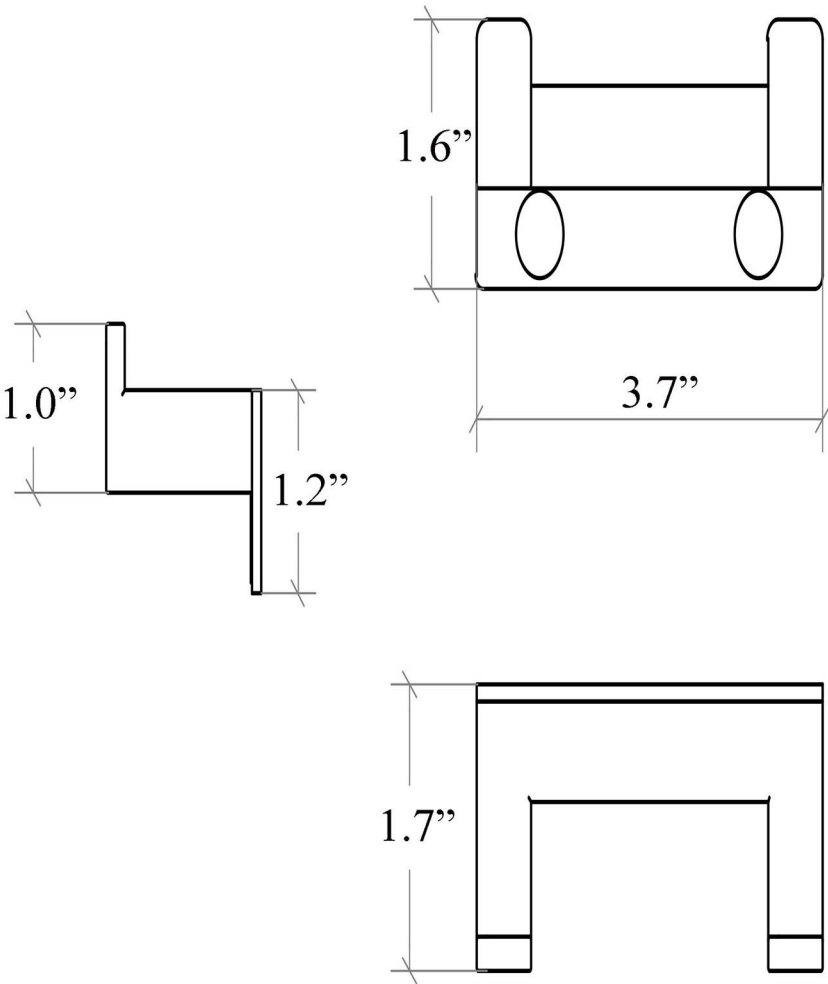

Bamboo 51713

Features

- Double Bathroom Hook
- Made of Bamboo Wood
- Wall Mount (Screw-In) Installation
- Made in Italy

SKU# | Option:

- Bamboo 51713 | Bamboo Wood

Finishes:

* WS Bath Collections reserves the right to revise dimensions or information on this sheet without notice

Collection Bamboo	Model Bamboo 51713	Dimensions Metric <i>1 inch = 2.54 cm</i> <i>1 inch = 25.4 mm</i>	 1051 Lea Drive - Collegeville, PA 19426 Tel. 215 513 9400 - Fax 610 831 0215 www.ws bathcollections.com - info@ws bathcollections.com
-----------------------------	--------------------------------	---	---

Collection
Bamboo

Model |
Bamboo 51713

Dimensions Metric
1 inch = 2.54 cm
1 inch = 25.4 mm

1051 Lea Drive - Collegeville, PA 19426
Tel. 215 513 9400 - Fax 610 831 0215
www.ws bathcollections.com - info@ws bathcollections.com