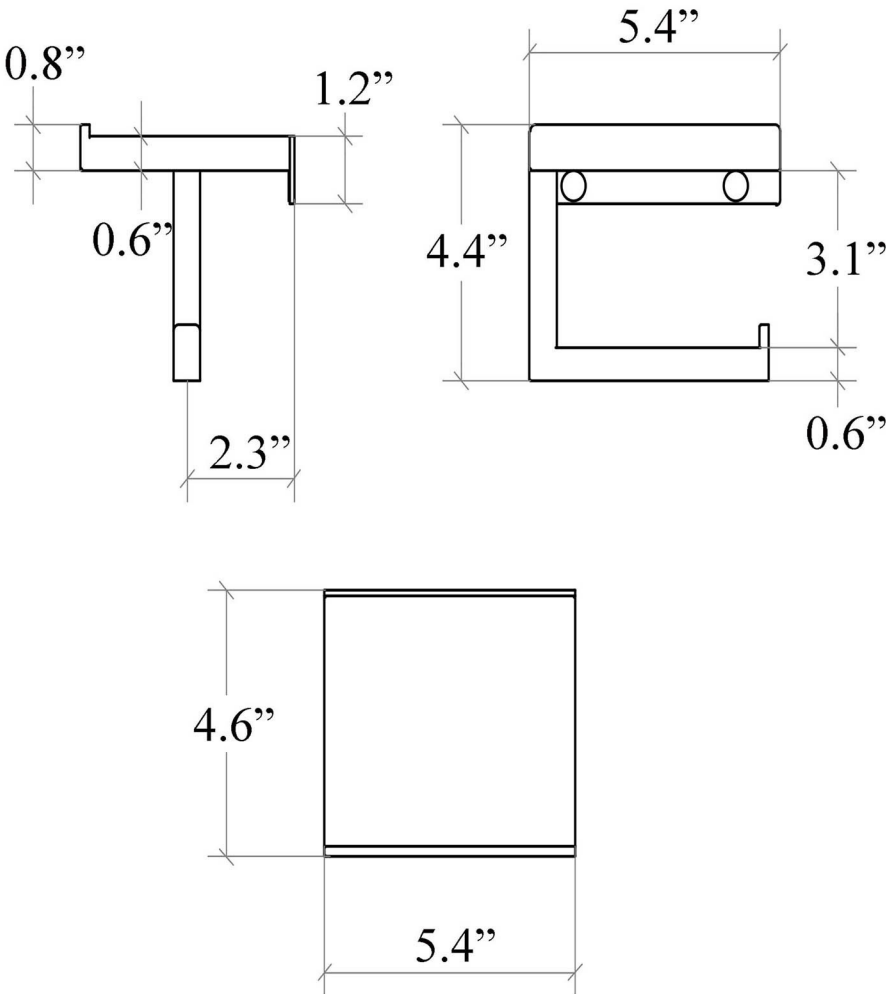

### Features

- Toilet Paper Holder
- Made of Bamboo Wood
- Wall Mount (Screw-In) Installation
- Made in Italy

### SKU# | Option:

- Bamboo 51712 | Bamboo Wood

### Finishes:

\* WS Bath Collections reserves the right to revise dimensions or information on this sheet without notice

<b>Collection</b> Bamboo	<b>Model  </b> Bamboo 51712	<b>Dimensions Metric</b> <i>1 inch = 2.54 cm</i> <i>1 inch = 25.4 mm</i>	 1051 Lea Drive - Collegeville, PA 19426 Tel. 215 513 9400 - Fax 610 831 0215 <a href="http://www.ws bathcollections.com">www.ws bathcollections.com</a> - <a href="mailto:info@ws bathcollections.com">info@ws bathcollections.com</a>
-----------------------------	--------------------------------	--	---

**Collection**  
Bamboo

**Model** |  
Bamboo 51712

**Dimensions Metric**  
*1 inch = 2.54 cm*  
*1 inch = 25.4 mm*

1051 Lea Drive - Collegeville, PA 19426  
Tel. 215 513 9400 - Fax 610 831 0215  
[www.ws bathcollections.com](http://www.ws bathcollections.com) - [info@ws bathcollections.com](mailto:info@ws bathcollections.com)