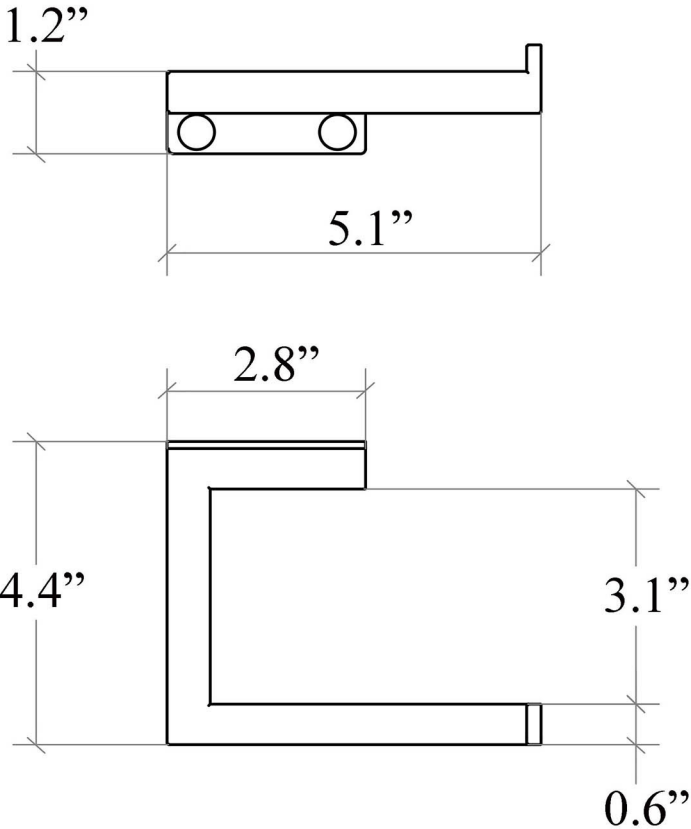

Bamboo 51711

Features

- Toilet Paper Holder
- Made of Bamboo Wood
- Wall Mount (Screw-In) Installation
- Made in Italy

SKU# | Option:

- Bamboo 51711 | Bamboo Wood

Finishes:

Bamboo

* WS Bath Collections reserves the right to revise dimensions or information on this sheet without notice

Collection
Bamboo

Model |
Bamboo 51711

Dimensions Metric

1 inch = 2.54 cm

1 inch = 25.4 mm

WS[®]
BATH
COLLECTIONS

1051 Lea Drive - Collegeville, PA 19426
Tel. 215 513 9400 - Fax 610 831 0215

www.ws bathcollections.com - info@ws bathcollections.com

Collection
Bamboo

Model |
Bamboo 51711

Dimensions Metric
1 inch = 2.54 cm
1 inch = 25.4 mm

1051 Lea Drive - Collegeville, PA 19426
Tel. 215 513 9400 - Fax 610 831 0215
www.ws bathcollections.com - info@ws bathcollections.com