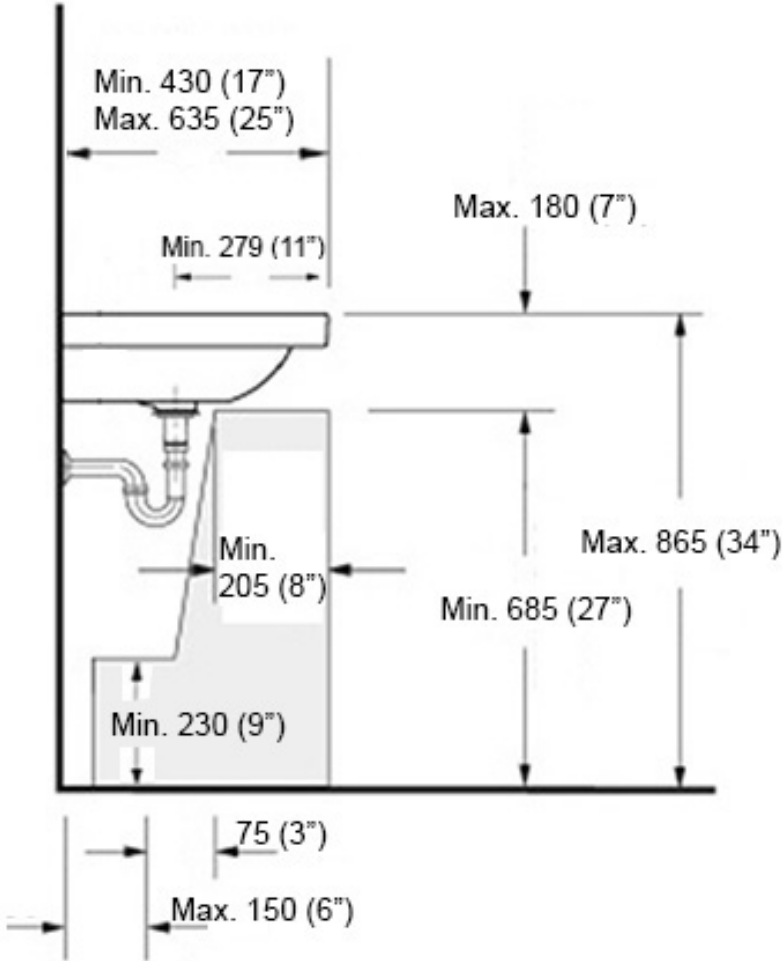

Recommended ADA Installation

Note: ADA Compliant when installed in accordance with ADA guidelines

Collection Cento	Model | Cento 3583	Dimensions Metric 1 inch = 2.54 cm 1 inch = 25.4 mm	1051 Lea Drive - Collegeville, PA 19426 Tel. 215 513 9400 - Fax 610 831 0215 www.ws bathcollections.com - info@ws bathcollections.com