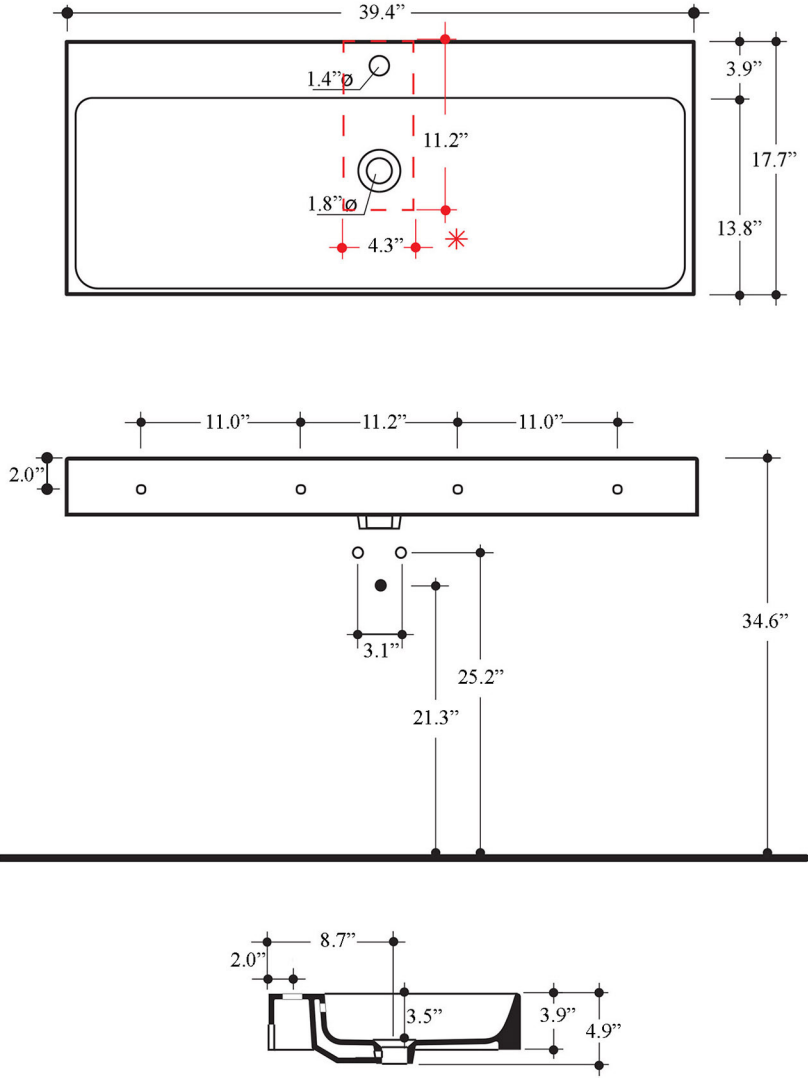

### Codes & Standards:

- ADA Compliant

\* WS Bath Collections reserves the right to revise dimensions or information on this sheet without notice

<b>Collection  </b> Cento	<b>Model  </b> Cento 3583	Dimensions Metric <i>1 inch = 2.54 cm</i> <i>1 inch = 25.4 mm</i>	 1051 Lea Drive - Collegeville, PA 19426 Tel. 215 513 9400 - Fax 610 831 0215 <a href="http://www.ws bathcollections.com">www.ws bathcollections.com</a> - <a href="mailto:info@ws bathcollections.com">info@ws bathcollections.com</a>
------------------------------	------------------------------	---	---

Cento 3583

**Collection |**  
Cento

**Model |**  
Cento 3583

Dimensions Metric  
1 inch = 2.54 cm  
1 inch = 25.4 mm

1051 Lea Drive - Collegeville, PA 19426  
Tel. 215 513 9400 - Fax 610 831 0215  
[www.ws bathcollections.com](http://www.ws bathcollections.com) - [info@ws bathcollections.com](mailto:info@ws bathcollections.com)

### Vessel/ countertop installation

Bolts

Silicone (optional)

Collection  
Cento

Model |  
Cento 3583

Dimensions Metric  
*1 inch = 2.54 cm*  
*1 inch = 25.4 mm*

**WS**<sup>®</sup>  
**BATH**  
**COLLECTIONS**