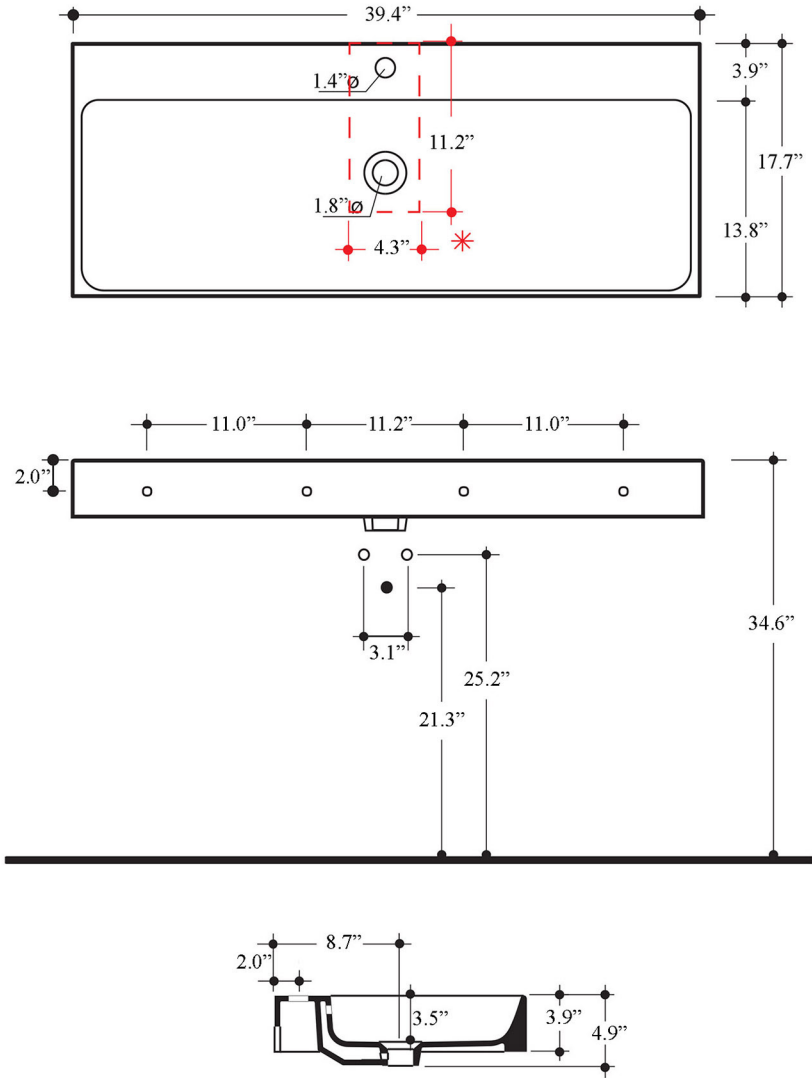

### Codes & Standards:

- ADA Compliant

\* WS Bath Collections reserves the right to revise dimensions or information on this sheet without notice

<b>Collection  </b> Cento	<b>Model  </b> Cento 3583+9251	<b>Dimensions Metric</b> <i>1 inch = 2.54 cm</i> <i>1 inch = 25.4 mm</i>	 1051 Lea Drive - Collegeville, PA 19426 Tel. 215 513 9400 - Fax 610 831 0215 <a href="http://www.ws bathcollections.com">www.ws bathcollections.com</a> - <a href="mailto:info@ws bathcollections.com">info@ws bathcollections.com</a>
------------------------------	-----------------------------------	--	---

**Collection |**  
Cento

**Model |**  
Cento 3583

Dimensions Metric  
 1 inch = 2.54 cm  
 1 inch = 25.4 mm

1051 Lea Drive - Collegeville, PA 19426  
 Tel. 215 513 9400 - Fax 610 831 0215  
[www.ws bathcollections.com](http://www.ws bathcollections.com) - [info@ws bathcollections.com](mailto:info@ws bathcollections.com)

**Collection |**  
Cento

**Model |**  
Cento 9251

Dimensions Metric  
*1 inch = 2.54 cm*  
*1 inch = 25.4 mm*

1051 Lea Drive - Collegeville, PA 19426  
Tel. 215 513 9400 - Fax 610 831 0215  
[www.ws bathcollections.com](http://www.ws bathcollections.com) - [info@ws bathcollections.com](mailto:info@ws bathcollections.com)

### Vessel/ countertop installation

Bolts

Silicone (optional)

Collection  
Cento

Model |  
Cento 3583+9251

Dimensions Metric  
*1 inch = 2.54 cm*  
*1 inch = 25.4 mm*

**WS**<sup>®</sup>  
**BATH**  
**COLLECTIONS**