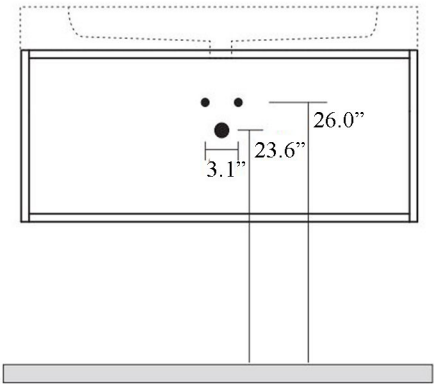

### Codes & Standards:

- ADA Compliant

\* WS Bath Collections reserves the right to revise dimensions or information on this sheet without notice

<b>Collection  </b> Cento	<b>Model  </b> Cento 3583+9251	<b>Dimensions Metric</b> <i>1 inch = 2.54 cm</i> <i>1 inch = 25.4 mm</i>	 1051 Lea Drive - Collegeville, PA 19426 Tel. 215 513 9400 - Fax 610 831 0215 <a href="http://www.ws bathcollections.com">www.ws bathcollections.com</a> - <a href="mailto:info@ws bathcollections.com">info@ws bathcollections.com</a>
------------------------------	-----------------------------------	--	---

**Collection |**  
Cento

**Model |**  
Cento 3583

Dimensions Metric  
 1 inch = 2.54 cm  
 1 inch = 25.4 mm

1051 Lea Drive - Collegeville, PA 19426  
 Tel. 215 513 9400 - Fax 610 831 0215  
[www.ws bathcollections.com](http://www.ws bathcollections.com) - [info@ws bathcollections.com](mailto:info@ws bathcollections.com)

**Collection |**  
Cento

**Model |**  
Cento 9251

Dimensions Metric  
*1 inch = 2.54 cm*  
*1 inch = 25.4 mm*

1051 Lea Drive - Collegeville, PA 19426  
Tel. 215 513 9400 - Fax 610 831 0215  
[www.ws bathcollections.com](http://www.ws bathcollections.com) - [info@ws bathcollections.com](mailto:info@ws bathcollections.com)

### Vessel/ countertop installation

Bolts

Silicone (optional)

Collection  
Cento

Model |  
Cento 3583+9251

Dimensions Metric  
*1 inch = 2.54 cm*  
*1 inch = 25.4 mm*

**WS**<sup>®</sup>  
**BATH**  
**COLLECTIONS**