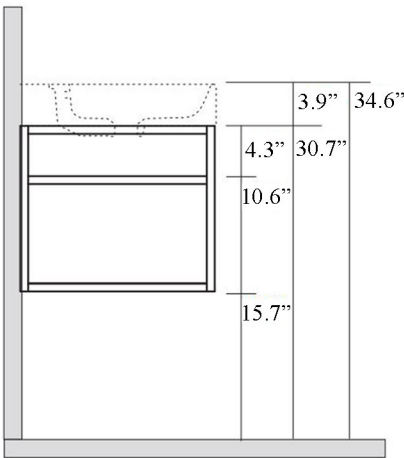

### Codes & Standards:

- ADA Compliant

\* WS Bath Collections reserves the right to revise dimensions or information on this sheet without notice

<b>Collection  </b> Cento	<b>Model  </b> Cento 3583+9251	<b>Dimensions Metric</b> <i>1 inch = 2.54 cm</i> <i>1 inch = 25.4 mm</i>	 1051 Lea Drive - Collegeville, PA 19426 Tel. 215 513 9400 - Fax 610 831 0215 <a href="http://www.ws bathcollections.com">www.ws bathcollections.com</a> - <a href="mailto:info@ws bathcollections.com">info@ws bathcollections.com</a>
------------------------------	-----------------------------------	--	---

**Collection |**  
Cento

**Model |**  
Cento 3583

Dimensions Metric  
 1 inch = 2.54 cm  
 1 inch = 25.4 mm

1051 Lea Drive - Collegeville, PA 19426  
 Tel. 215 513 9400 - Fax 610 831 0215  
[www.ws bathcollections.com](http://www.ws bathcollections.com) - [info@ws bathcollections.com](mailto:info@ws bathcollections.com)

**Collection |**  
Cento

**Model |**  
Cento 9251

Dimensions Metric  
*1 inch = 2.54 cm*  
*1 inch = 25.4 mm*

1051 Lea Drive - Collegeville, PA 19426  
Tel. 215 513 9400 - Fax 610 831 0215  
[www.ws bathcollections.com](http://www.ws bathcollections.com) - [info@ws bathcollections.com](mailto:info@ws bathcollections.com)

### Vessel/ countertop installation

Bolts

Silicone (optional)

Collection  
Cento

Model |  
Cento 3583+9251

Dimensions Metric  
*1 inch = 2.54 cm*  
*1 inch = 25.4 mm*

**WS**<sup>®</sup>  
**BATH**  
**COLLECTIONS**