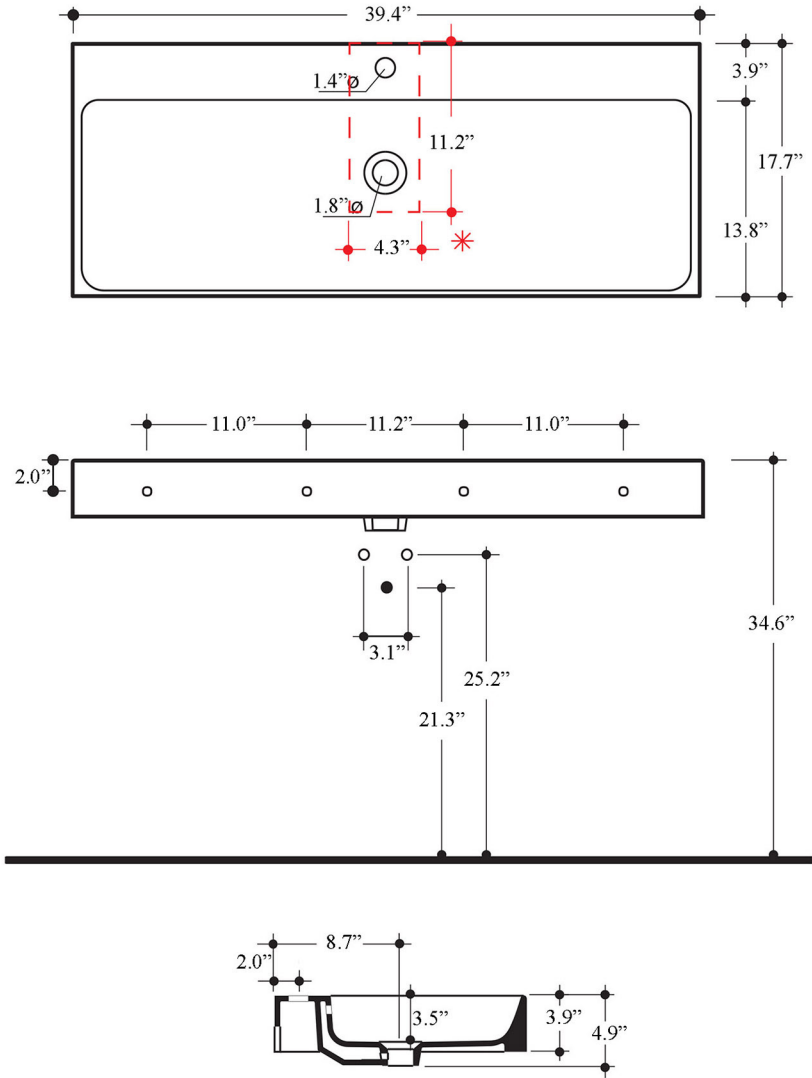

### Codes & Standards:

- ADA Compliant

\* WS Bath Collections reserves the right to revise dimensions or information on this sheet without notice

**Collection |**  
Cento

**Model |**  
Cento 3583+9244

Dimensions Metric

*1 inch = 2.54 cm*

*1 inch = 25.4 mm*

 WS<sup>®</sup> BATH  
COLLECTIONS

1051 Lea Drive - Collegeville, PA 19426  
Tel. 215 513 9400 - Fax 610 831 0215

[www.ws bathcollections.com](http://www.ws bathcollections.com) - [info@ws bathcollections.com](mailto:info@ws bathcollections.com)

**Collection |**  
Cento

**Model |**  
Cento 3583

Dimensions Metric  
 1 inch = 2.54 cm  
 1 inch = 25.4 mm

1051 Lea Drive - Collegeville, PA 19426  
 Tel. 215 513 9400 - Fax 610 831 0215  
[www.ws bathcollections.com](http://www.ws bathcollections.com) - [info@ws bathcollections.com](mailto:info@ws bathcollections.com)

**Collection |**  
Cento

**Model |**  
Cento 9244

Dimensions Metric  
 1 inch = 2.54 cm  
 1 inch = 25.4 mm

1051 Lea Drive - Collegeville, PA 19426  
 Tel. 215 513 9400 - Fax 610 831 0215  
[www.ws bathcollections.com](http://www.ws bathcollections.com) - [info@ws bathcollections.com](mailto:info@ws bathcollections.com)