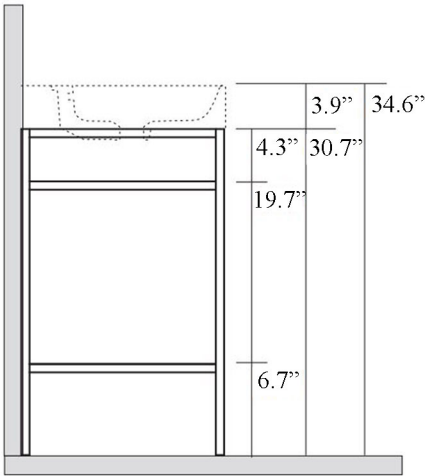

### Codes & Standards:

- ADA Compliant

\* WS Bath Collections reserves the right to revise dimensions or information on this sheet without notice

**Collection |**  
Cento

**Model |**  
Cento 3583+9244

Dimensions Metric

*1 inch = 2.54 cm*

*1 inch = 25.4 mm*

 WS<sup>®</sup> BATH  
COLLECTIONS

1051 Lea Drive - Collegeville, PA 19426  
Tel. 215 513 9400 - Fax 610 831 0215

[www.ws bathcollections.com](http://www.ws bathcollections.com) - [info@ws bathcollections.com](mailto:info@ws bathcollections.com)

**Collection |**  
Cento

**Model |**  
Cento 3583

Dimensions Metric  
 1 inch = 2.54 cm  
 1 inch = 25.4 mm

1051 Lea Drive - Collegeville, PA 19426  
 Tel. 215 513 9400 - Fax 610 831 0215  
[www.ws bathcollections.com](http://www.ws bathcollections.com) - [info@ws bathcollections.com](mailto:info@ws bathcollections.com)

**Collection |**  
Cento

**Model |**  
Cento 9244

Dimensions Metric  
 1 inch = 2.54 cm  
 1 inch = 25.4 mm

1051 Lea Drive - Collegeville, PA 19426  
 Tel. 215 513 9400 - Fax 610 831 0215  
[www.ws bathcollections.com](http://www.ws bathcollections.com) - [info@ws bathcollections.com](mailto:info@ws bathcollections.com)