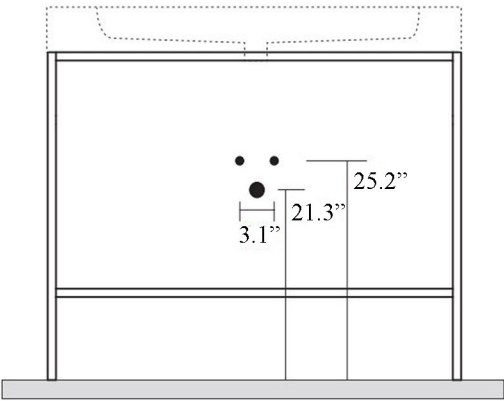

### Codes & Standards:

- ADA Compliant

\* WS Bath Collections reserves the right to revise dimensions or information on this sheet without notice

**Collection |**  
Cento

**Model |**  
Cento 3583+9244

Dimensions Metric

*1 inch = 2.54 cm*

*1 inch = 25.4 mm*

 WS<sup>®</sup> BATH  
COLLECTIONS

1051 Lea Drive - Collegeville, PA 19426  
Tel. 215 513 9400 - Fax 610 831 0215

[www.ws bathcollections.com](http://www.ws bathcollections.com) - [info@ws bathcollections.com](mailto:info@ws bathcollections.com)

**Collection |**  
Cento

**Model |**  
Cento 3583

Dimensions Metric  
 1 inch = 2.54 cm  
 1 inch = 25.4 mm

1051 Lea Drive - Collegeville, PA 19426  
 Tel. 215 513 9400 - Fax 610 831 0215  
[www.ws bathcollections.com](http://www.ws bathcollections.com) - [info@ws bathcollections.com](mailto:info@ws bathcollections.com)

**Collection |**  
Cento

**Model |**  
Cento 9244

Dimensions Metric  
 1 inch = 2.54 cm  
 1 inch = 25.4 mm

1051 Lea Drive - Collegeville, PA 19426  
 Tel. 215 513 9400 - Fax 610 831 0215  
[www.ws bathcollections.com](http://www.ws bathcollections.com) - [info@ws bathcollections.com](mailto:info@ws bathcollections.com)