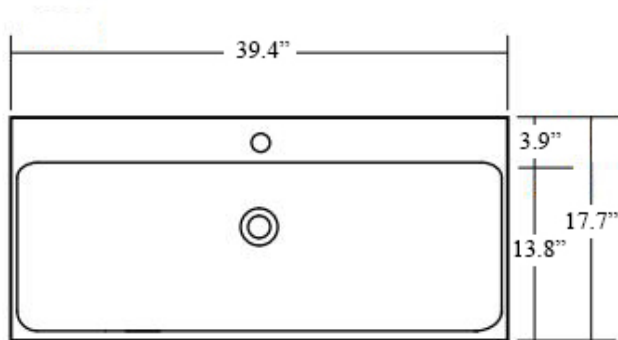

Related Items:

- WSBC 00076 | Push Waste Drain
- WSBC 53922 | Decorative Trap

Finishes:

-  Sink: Glossy White
-  Console: Polished Chrome

SKU# | Options:

- Cento 3583+8152K1 | 39.4" L x 17.7" W x 35.4" H

* WS Bath Collections reserves the right to revise dimensions or information on this sheet without notice

Collection |
Cento

Model |
Cento 3583+8152K1

Dimensions Metric
1 inch = 2.54 cm
1 inch = 25.4 mm

WS[®]
BATH
COLLECTIONS

1051 Lea Drive - Collegeville, PA 19426
Tel. 215 513 9400 - Fax 610 831 0215
www.ws bathcollections.com - info@ws bathcollections.com

Collection
Cento

Model |
Cento 3550

Dimensions Metric
1 inch = 2.54 cm
1 inch = 25.4 mm

WS[®]
BATH
COLLECTIONS

1051 Lea Drive - Collegeville, PA 19426
Tel. 215 513 9400 - Fax 610 831 0215
www.ws bathcollections.com - info@ws bathcollections.com

Collection
Cento

Model |
Cento 9152K1

Dimensions Metric
1 inch = 2.54 cm
1 inch = 25.4 mm

WS®
BATH
COLLECTIONS

1051 Lea Drive - Collegeville, PA 19426
Tel. 215 513 9400 - Fax 610 831 0215
www.ws bathcollections.com - info@ws bathcollections.com