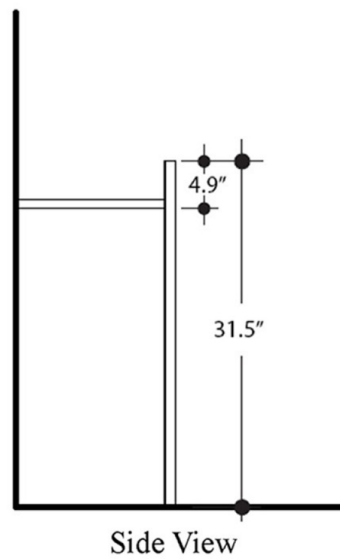

Related Items:

- WSBC 00076 | Push Waste Drain
- WSBC 53922 | Decorative Trap

Finishes:

-  Sink: Glossy White
-  Console: Polished Chrome

SKU# | Options:

- Cento 3583+8152K1 | 39.4" L x 17.7" W x 35.4" H

* WS Bath Collections reserves the right to revise dimensions or information on this sheet without notice

Collection |
Cento

Model |
Cento 3583+8152K1

Dimensions Metric
1 inch = 2.54 cm
1 inch = 25.4 mm

WS[®]
BATH
COLLECTIONS

1051 Lea Drive - Collegeville, PA 19426
Tel. 215 513 9400 - Fax 610 831 0215
www.ws bathcollections.com - info@ws bathcollections.com

Collection
Cento

Model |
Cento 3550

Dimensions Metric
1 inch = 2.54 cm
1 inch = 25.4 mm

WS[®]
BATH
COLLECTIONS

1051 Lea Drive - Collegeville, PA 19426
Tel. 215 513 9400 - Fax 610 831 0215
www.ws bathcollections.com - info@ws bathcollections.com

Collection
Cento

Model |
Cento 9152K1

Dimensions Metric
1 inch = 2.54 cm
1 inch = 25.4 mm

WS®
BATH
COLLECTIONS

1051 Lea Drive - Collegeville, PA 19426
Tel. 215 513 9400 - Fax 610 831 0215
www.ws bathcollections.com - info@ws bathcollections.com