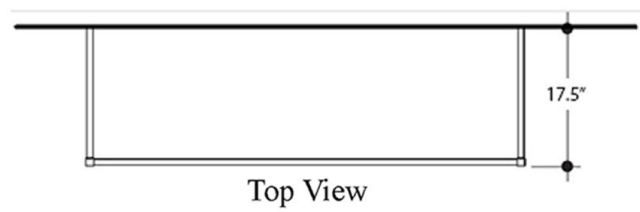

Collection |
Cento

Model |
Cento 3583+8152K1

Dimensions Metric
1 inch = 2.54 cm
1 inch = 25.4 mm

WS[®]
BATH
COLLECTIONS

1051 Lea Drive - Collegeville, PA 19426
Tel. 215 513 9400 - Fax 610 831 0215
www.ws bathcollections.com - info@ws bathcollections.com

Collection
Cento

Model |
Cento 3550

Dimensions Metric
1 inch = 2.54 cm
1 inch = 25.4 mm

WS[®]
BATH
COLLECTIONS

1051 Lea Drive - Collegeville, PA 19426
Tel. 215 513 9400 - Fax 610 831 0215
www.ws bathcollections.com - info@ws bathcollections.com

Collection
Cento

Model |
Cento 9152K1

Dimensions Metric
1 inch = 2.54 cm
1 inch = 25.4 mm

WS®
BATH
COLLECTIONS

1051 Lea Drive - Collegeville, PA 19426
Tel. 215 513 9400 - Fax 610 831 0215
www.ws bathcollections.com - info@ws bathcollections.com