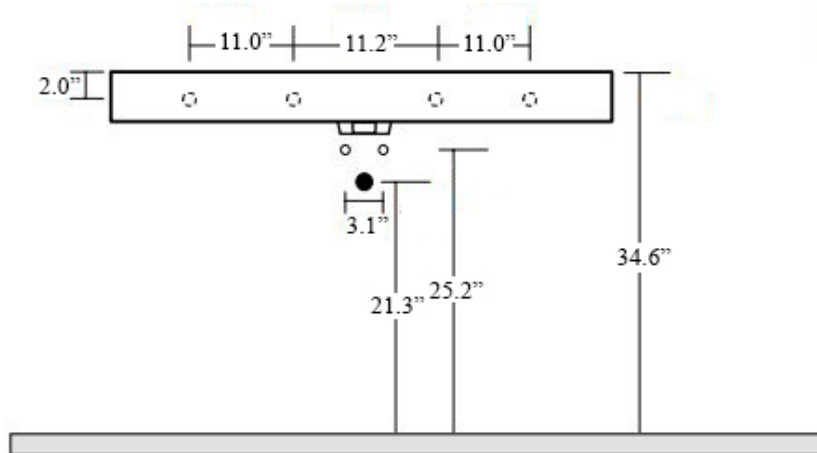

Collection |
Cento

Model |
Cento 3583+8152K1

Dimensions Metric
1 inch = 2.54 cm
1 inch = 25.4 mm

WS[®]
BATH
COLLECTIONS

1051 Lea Drive - Collegeville, PA 19426
Tel. 215 513 9400 - Fax 610 831 0215
www.ws bathcollections.com - info@ws bathcollections.com

Collection
Cento

Model |
Cento 3550

Dimensions Metric
1 inch = 2.54 cm
1 inch = 25.4 mm

WS[®]
BATH
COLLECTIONS

1051 Lea Drive - Collegeville, PA 19426
Tel. 215 513 9400 - Fax 610 831 0215
www.ws bathcollections.com - info@ws bathcollections.com

Collection
Cento

Model |
Cento 9152K1

Dimensions Metric
1 inch = 2.54 cm
1 inch = 25.4 mm

WS®
BATH
COLLECTIONS

1051 Lea Drive - Collegeville, PA 19426
Tel. 215 513 9400 - Fax 610 831 0215
www.ws bathcollections.com - info@ws bathcollections.com

Dimensions Metric
1 inch = 2.54 cm
1 inch = 25.4 mm

WS[®]
BATH
COLLECTIONS

1051 Lea Drive - Collegeville, PA 19426
Tel. 215 513 9400 - Fax 610 831 0215
www.ws bathcollections.com - info@ws bathcollections.com