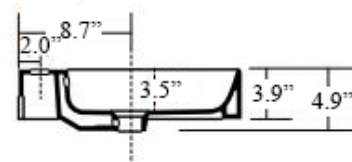

Related Items:

- WSBC 00076 | Push Waste Drain
- WSBC 53922 | Decorative Trap

Finishes:

-  Sink: Glossy White
-  Console: Polished Chrome

SKU# | Options:

- Cento 3583+8152K1 | 39.4" L x 17.7" W x 35.4" H

* WS Bath Collections reserves the right to revise dimensions or information on this sheet without notice

Collection |
Cento

Model |
Cento 3583+8152K1

Dimensions Metric
1 inch = 2.54 cm
1 inch = 25.4 mm

WS[®]
BATH
COLLECTIONS

1051 Lea Drive - Collegeville, PA 19426
Tel. 215 513 9400 - Fax 610 831 0215
www.ws bathcollections.com - info@ws bathcollections.com

Collection
Cento

Model |
Cento 3550

Dimensions Metric
1 inch = 2.54 cm
1 inch = 25.4 mm

WS[®]
BATH
COLLECTIONS

1051 Lea Drive - Collegeville, PA 19426
Tel. 215 513 9400 - Fax 610 831 0215
www.ws bathcollections.com - info@ws bathcollections.com

Collection
Cento

Model |
Cento 9152K1

Dimensions Metric
1 inch = 2.54 cm
1 inch = 25.4 mm

WS®
BATH
COLLECTIONS

1051 Lea Drive - Collegeville, PA 19426
Tel. 215 513 9400 - Fax 610 831 0215
www.ws bathcollections.com - info@ws bathcollections.com