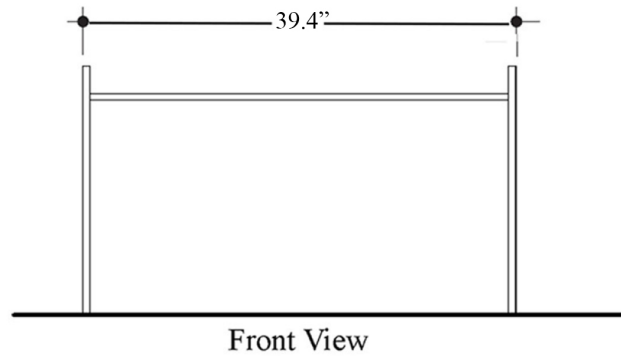

Related Items:

- WSBC 00076 | Push Waste Drain
- WSBC 53922 | Decorative Trap

Finishes:

-  Sink: Glossy White
-  Console: Polished Chrome

SKU# | Options:

- Cento 3583+8152K1 | 39.4" L x 17.7" W x 35.4" H

* WS Bath Collections reserves the right to revise dimensions or information on this sheet without notice

Collection |
Cento

Model |
Cento 3583+8152K1

Dimensions Metric
1 inch = 2.54 cm
1 inch = 25.4 mm

WS[®]
BATH
COLLECTIONS

1051 Lea Drive - Collegeville, PA 19426
Tel. 215 513 9400 - Fax 610 831 0215
www.ws bathcollections.com - info@ws bathcollections.com

Collection
Cento

Model |
Cento 3550

Dimensions Metric
1 inch = 2.54 cm
1 inch = 25.4 mm

WS[®]
BATH
COLLECTIONS

1051 Lea Drive - Collegeville, PA 19426
Tel. 215 513 9400 - Fax 610 831 0215
www.ws bathcollections.com - info@ws bathcollections.com

Collection
Cento

Model |
Cento 9152K1

Dimensions Metric
1 inch = 2.54 cm
1 inch = 25.4 mm

WS®
BATH
COLLECTIONS

1051 Lea Drive - Collegeville, PA 19426
Tel. 215 513 9400 - Fax 610 831 0215
www.ws bathcollections.com - info@ws bathcollections.com