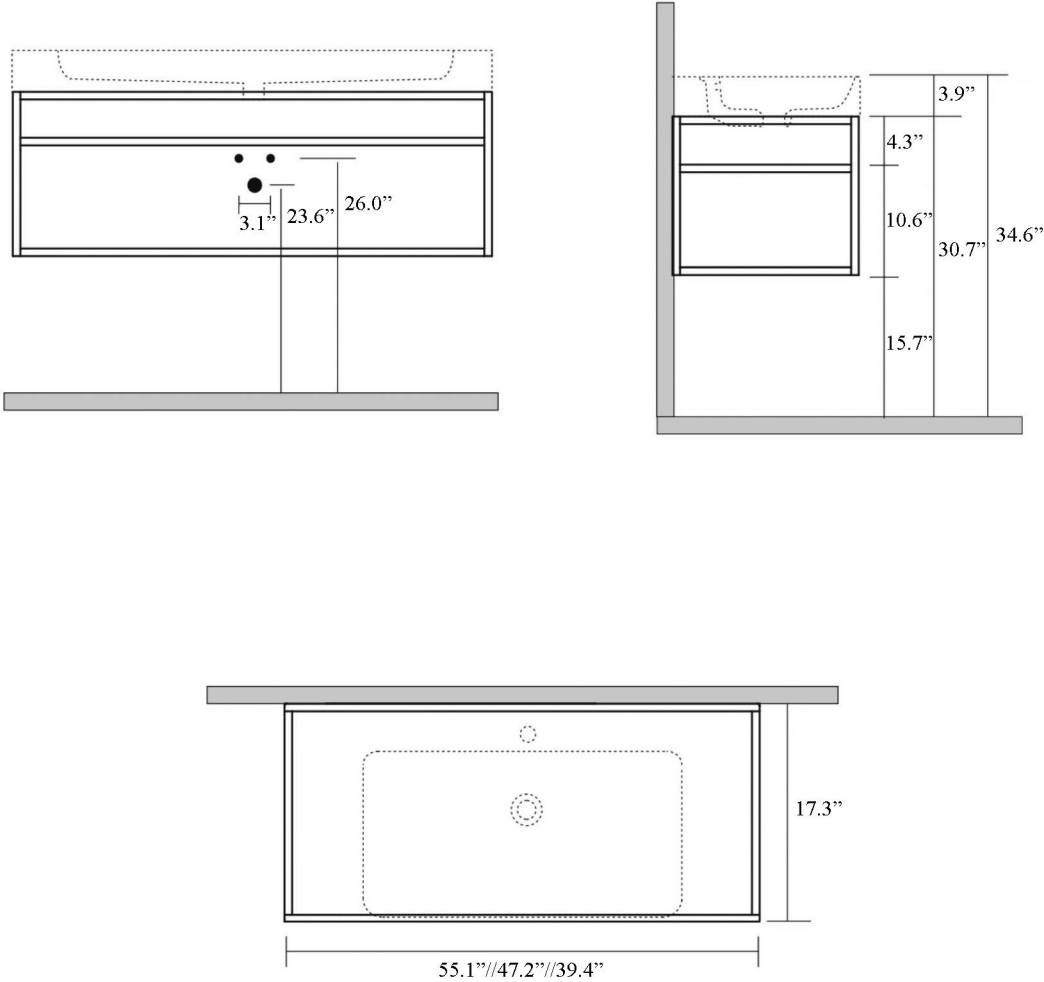

Cento 3550+9251

Features

- Wall Mount Bathroom Vanity Unit (Sink + Structure)
- Sink: Cento 3550
- Structure: Cento 9251
- Sink in Glossy White
- Wall Mounted Structure in Matte Black
- With Faucet Hole
- With Overflow
- Designed by Marc Sadler of Italy
- Made in Italy

Related Items:

- WSBC 53991 | Push Waste Drain
- WSBC 53922 | Decorative Trap

Finishes:

-  Sink: Glossy White
-  Stand: Matte Black

SKU# | Options:

- Cento 3550+9251 | Bathroom Sink and Structure

* WS Bath Collections reserves the right to revise dimensions or information on this sheet without notice

Collection Cento	Model Cento 3550+9251	Dimensions Metric <i>1 inch = 2.54 cm</i> <i>1 inch = 25.4 mm</i>	 1051 Lea Drive - Collegeville, PA 19426 Tel. 215 513 9400 - Fax 610 831 0215 www.ws bathcollections.com - info@ws bathcollections.com
------------------------------	-----------------------------------	--	---

Collection
Cento

Model |
Cento 3550+9251

Dimensions Metric
1 inch = 2.54 cm
1 inch = 25.4 mm

1051 Lea Drive - Collegeville, PA 19426
Tel. 215 513 9400 - Fax 610 831 0215
www.ws bathcollections.com - info@ws bathcollections.com