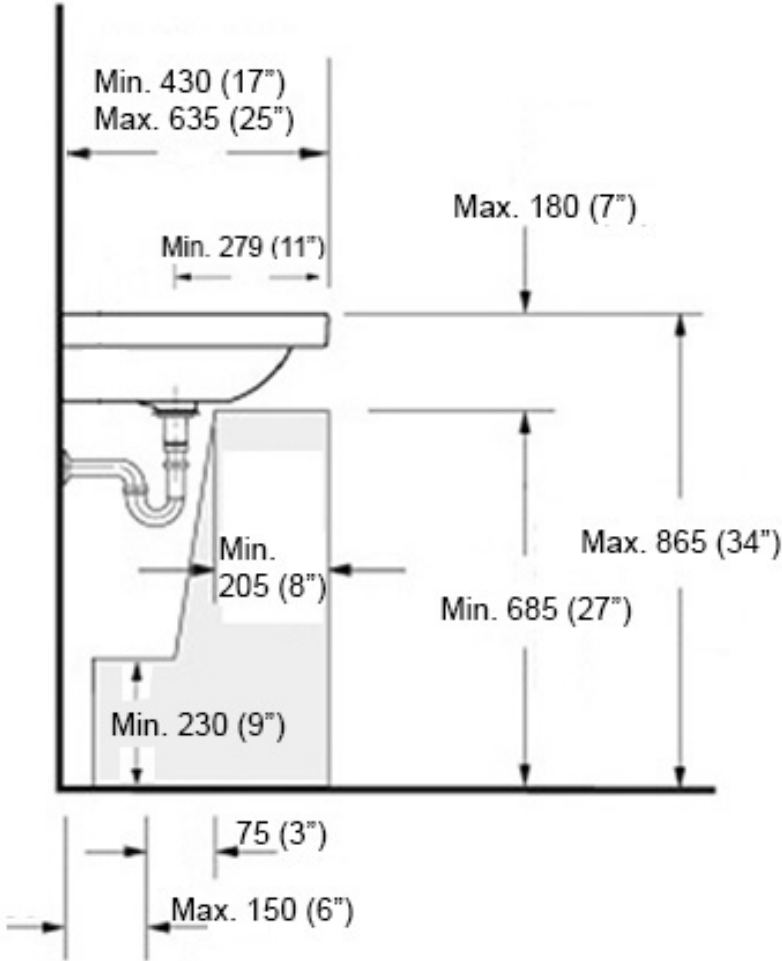

Recommended ADA Installation

Note: ADA Compliant when installed in accordance with ADA guidelines

Collection Cento	Model | Cento 3550	Dimensions Metric 1 inch = 2.54 cm 1 inch = 25.4 mm	1051 Lea Drive - Collegeville, PA 19426 Tel. 215 513 9400 - Fax 610 831 0215 www.ws bathcollections.com - info@ws bathcollections.com