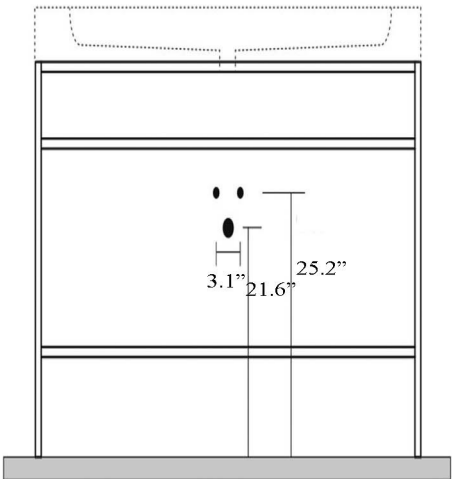

Collection Cento	Model Cento 3550+9244	Dimensions Metric <i>1 inch = 2.54 cm</i> <i>1 inch = 25.4 mm</i>	 1051 Lea Drive - Collegeville, PA 19426 Tel. 215 513 9400 - Fax 610 831 0215 www.ws bathcollections.com - info@ws bathcollections.com
------------------------------	-----------------------------------	--	---

Collection
Cento

Model |
Cento 3550+9244

Dimensions Metric
1 inch = 2.54 cm
1 inch = 25.4 mm

1051 Lea Drive - Collegeville, PA 19426
Tel. 215 513 9400 - Fax 610 831 0215
www.ws bathcollections.com - info@ws bathcollections.com

MOUNTING HARDWARE

Wall-mount installation

Vessel/ countertop installation

Bolts

Silicone (optional)

Collection
Cento

Model |
Cento 3550+9244

Dimensions Metric
1 inch = 2.54 cm
1 inch = 25.4 mm

<p>Collection Cento</p>	<p>Model Cento 3550</p>	<p>Dimensions Metric 1 inch = 2.54 cm 1 inch = 25.4 mm</p>	 <p>1051 Lea Drive - Collegeville, PA 19426 Tel. 215 513 9400 - Fax 610 831 0215 www.ws bathcollections.com - info@ws bathcollections.com</p>
------------------------------------	--------------------------------------	--	---