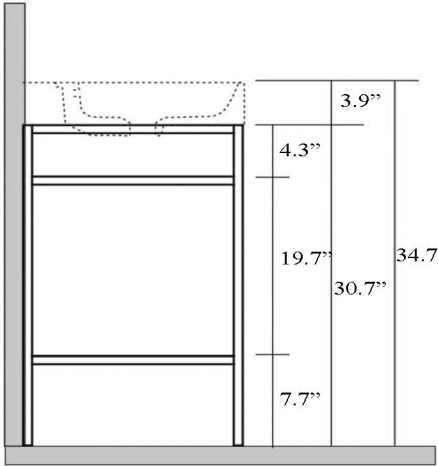

Collection Cento	Model Cento 3550+9244	Dimensions Metric <i>1 inch = 2.54 cm</i> <i>1 inch = 25.4 mm</i>	 1051 Lea Drive - Collegeville, PA 19426 Tel. 215 513 9400 - Fax 610 831 0215 www.ws bathcollections.com - info@ws bathcollections.com
------------------------------	-----------------------------------	--	---

Collection
Cento

Model |
Cento 3550+9244

Dimensions Metric
1 inch = 2.54 cm
1 inch = 25.4 mm

1051 Lea Drive - Collegeville, PA 19426
Tel. 215 513 9400 - Fax 610 831 0215
www.ws bathcollections.com - info@ws bathcollections.com

MOUNTING HARDWARE

Wall-mount installation

Vessel/ countertop installation

Bolts

Silicone (optional)

Collection
Cento

Model |
Cento 3550+9244

Dimensions Metric
1 inch = 2.54 cm
1 inch = 25.4 mm

<p>Collection Cento</p>	<p>Model Cento 3550</p>	<p>Dimensions Metric 1 inch = 2.54 cm 1 inch = 25.4 mm</p>	 <p>1051 Lea Drive - Collegeville, PA 19426 Tel. 215 513 9400 - Fax 610 831 0215 www.ws bathcollections.com - info@ws bathcollections.com</p>
------------------------------------	--------------------------------------	--	---