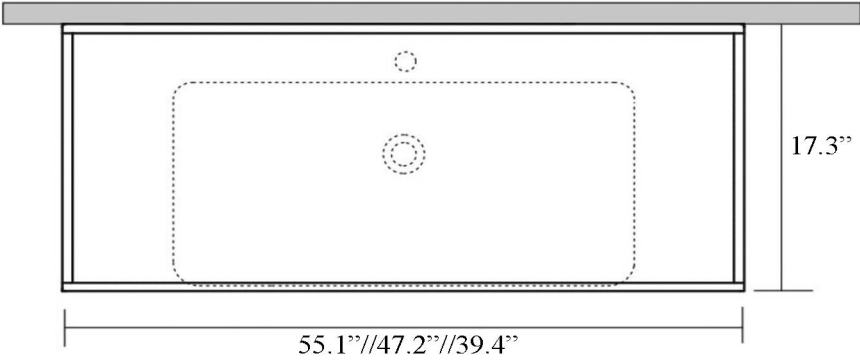

Collection Cento	Model Cento 3550+9244	Dimensions Metric <i>1 inch = 2.54 cm</i> <i>1 inch = 25.4 mm</i>	 1051 Lea Drive - Collegeville, PA 19426 Tel. 215 513 9400 - Fax 610 831 0215 www.ws bathcollections.com - info@ws bathcollections.com
------------------------------	-----------------------------------	--	---

Collection
Cento

Model |
Cento 3550+9244

Dimensions Metric
1 inch = 2.54 cm
1 inch = 25.4 mm

1051 Lea Drive - Collegeville, PA 19426
Tel. 215 513 9400 - Fax 610 831 0215
www.ws bathcollections.com - info@ws bathcollections.com

MOUNTING HARDWARE

Wall-mount installation

Vessel/ countertop installation

Bolts

Silicone (optional)

Collection
Cento

Model |
Cento 3550+9244

Dimensions Metric
1 inch = 2.54 cm
1 inch = 25.4 mm