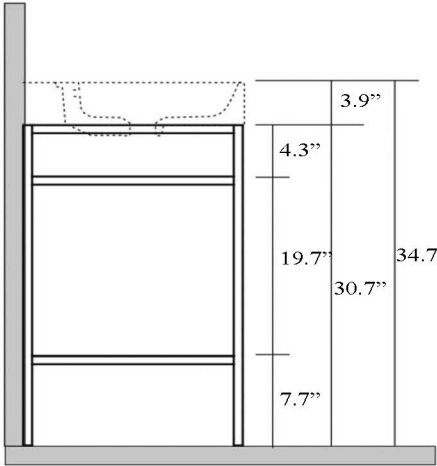

Collection Cento	Model Cento 3536+9246	Dimensions Metric <i>1 inch = 2.54 cm</i> <i>1 inch = 25.4 mm</i>	 1051 Lea Drive - Collegeville, PA 19426 Tel. 215 513 9400 - Fax 610 831 0215 www.ws bathcollections.com - info@ws bathcollections.com
------------------------------	-----------------------------------	---	---

Collection
Cento

Model |
Cento 3536+9246

Dimensions Metric
1 inch = 2.54 cm
1 inch = 25.4 mm

1051 Lea Drive - Collegeville, PA 19426
Tel. 215 513 9400 - Fax 610 831 0215
www.ws bathcollections.com - info@ws bathcollections.com

MOUNTING HARDWARE

Wall-mount installation

Vessel/ countertop installation

Bolts

Silicone (optional)

Collection
Cento

Model |
Cento 3536+9246

Dimensions Metric
1 inch = 2.54 cm
1 inch = 25.4 mm

<p>Collection Cento</p>	<p>Model Cento 3536</p>	<p>Dimensions Metric 1 inch = 2.54 cm 1 inch = 25.4 mm</p>	 <p>1051 Lea Drive - Collegeville, PA 19426 Tel. 215 513 9400 - Fax 610 831 0215 www.ws bathcollections.com - info@ws bathcollections.com</p>
------------------------------------	--------------------------------------	--	---