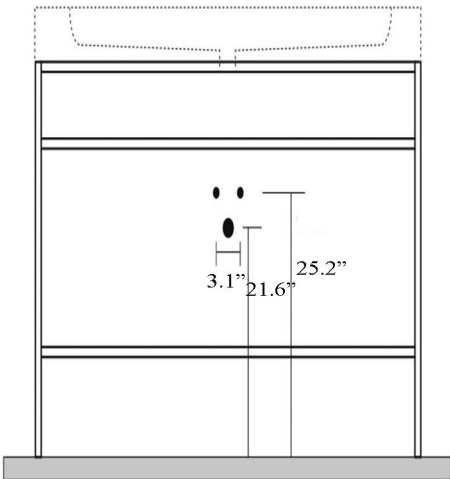

Collection Cento	Model Cento 3536+9246	Dimensions Metric <i>1 inch = 2.54 cm</i> <i>1 inch = 25.4 mm</i>	 1051 Lea Drive - Collegeville, PA 19426 Tel. 215 513 9400 - Fax 610 831 0215 www.ws bathcollections.com - info@ws bathcollections.com
------------------------------	-----------------------------------	---	---

Collection
Cento

Model |
Cento 3536+9246

Dimensions Metric
1 inch = 2.54 cm
1 inch = 25.4 mm

1051 Lea Drive - Collegeville, PA 19426
Tel. 215 513 9400 - Fax 610 831 0215
www.ws bathcollections.com - info@ws bathcollections.com

MOUNTING HARDWARE

Wall-mount installation

Vessel/ countertop installation

Bolts

Silicone (optional)

Collection
Cento

Model |
Cento 3536+9246

Dimensions Metric
1 inch = 2.54 cm
1 inch = 25.4 mm

<p>Collection Cento</p>	<p>Model Cento 3536</p>	<p>Dimensions Metric 1 inch = 2.54 cm 1 inch = 25.4 mm</p>	 <p>1051 Lea Drive - Collegeville, PA 19426 Tel. 215 513 9400 - Fax 610 831 0215 www.ws bathcollections.com - info@ws bathcollections.com</p>
------------------------------------	--------------------------------------	--	---