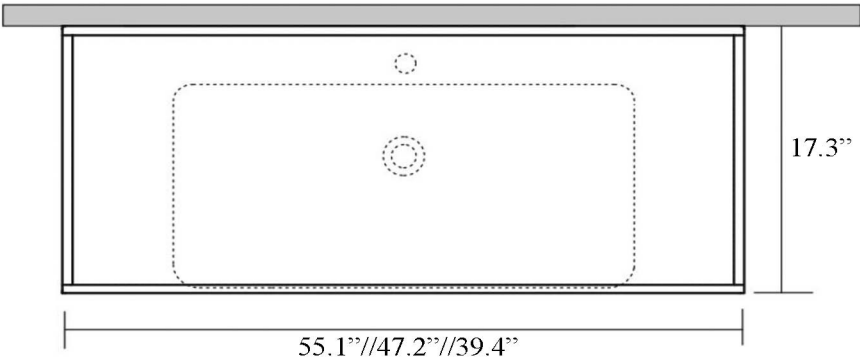

Collection Cento	Model Cento 3536+9246	Dimensions Metric <i>1 inch = 2.54 cm</i> <i>1 inch = 25.4 mm</i>	 1051 Lea Drive - Collegeville, PA 19426 Tel. 215 513 9400 - Fax 610 831 0215 www.ws bathcollections.com - info@ws bathcollections.com
------------------------------	-----------------------------------	---	---

Collection
Cento

Model |
Cento 3536+9246

Dimensions Metric
1 inch = 2.54 cm
1 inch = 25.4 mm

1051 Lea Drive - Collegeville, PA 19426
Tel. 215 513 9400 - Fax 610 831 0215
www.ws bathcollections.com - info@ws bathcollections.com