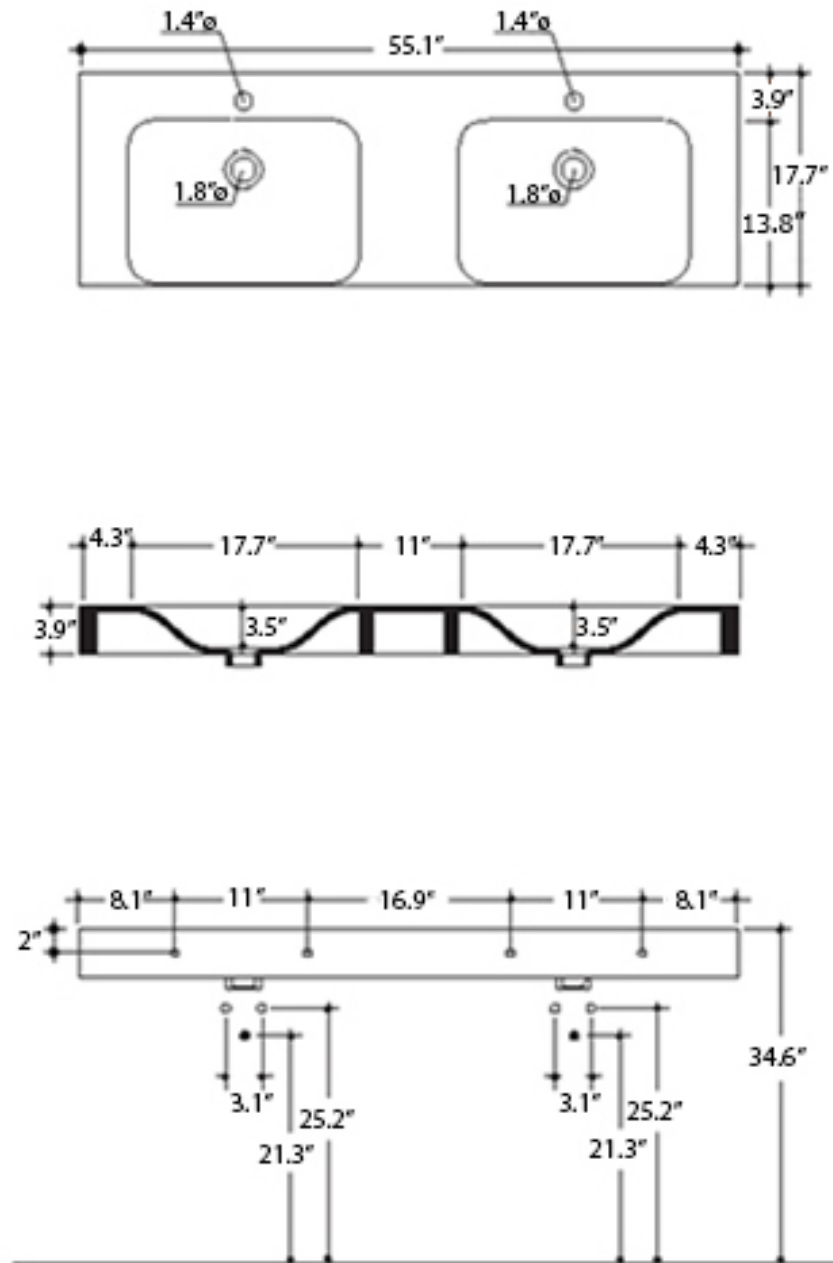

Related Items:

- WSBC 00076 | Push Waste Drain
- WSBC 53922 | Decorative Trap

Finishes:

-  Sink: Glossy White
-  Console: Polished Chrome

SKU# | Options:

- Cento 3536+9128K1 | 55.1" L x 17.7" W x 19.3" H

* WS Bath Collections reserves the right to revise dimensions or information on this sheet without notice

Collection Cento	Model Cento 3536+9128K1	Dimensions Metric <i>1 inch = 2.54 cm</i> <i>1 inch = 25.4 mm</i>	 1051 Lea Drive - Collegeville, PA 19426 Tel. 215 513 9400 - Fax 610 831 0215 www.ws bathcollections.com - info@ws bathcollections.com
------------------------------	-------------------------------------	--	---

Collection
Cento

Model |
Cento 3536

Dimensions Metric
1 inch = 2.54 cm
1 inch = 25.4 mm

WS[®]
BATH
COLLECTIONS

1051 Lea Drive - Collegeville, PA 19426
Tel. 215 513 9400 - Fax 610 831 0215
www.ws bathcollections.com - info@ws bathcollections.com

Collection
Cento

Model |
Cento 9128K1

Dimensions Metric
1 inch = 2.54 cm
1 inch = 25.4 mm

WS[®]
BATH
COLLECTIONS

1051 Lea Drive - Collegeville, PA 19426
Tel. 215 513 9400 - Fax 610 831 0215
www.ws bathcollections.com - info@ws bathcollections.com