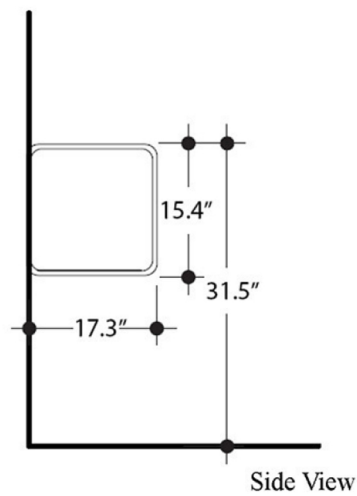

Collection Cento	Model Cento 3536+9128K1	Dimensions Metric <i>1 inch = 2.54 cm</i> <i>1 inch = 25.4 mm</i>	 1051 Lea Drive - Collegeville, PA 19426 Tel. 215 513 9400 - Fax 610 831 0215 www.ws bathcollections.com - info@ws bathcollections.com
------------------------------	-------------------------------------	--	---

Collection
Cento

Model |
Cento 3536

Dimensions Metric
1 inch = 2.54 cm
1 inch = 25.4 mm

WS[®]
BATH
COLLECTIONS

1051 Lea Drive - Collegeville, PA 19426
Tel. 215 513 9400 - Fax 610 831 0215
www.ws bathcollections.com - info@ws bathcollections.com

Collection
Cento

Model |
Cento 9128K1

Dimensions Metric
1 inch = 2.54 cm
1 inch = 25.4 mm

WS[®]
BATH
COLLECTIONS

1051 Lea Drive - Collegeville, PA 19426
Tel. 215 513 9400 - Fax 610 831 0215
www.ws bathcollections.com - info@ws bathcollections.com

Dimensions Metric
1 inch = 2.54 cm
1 inch = 25.4 mm

WS[®]

BATH
COLLECTIONS

1051 Lea Drive - Collegeville, PA 19426
Tel. 215 513 9400 - Fax 610 831 0215

www.ws bathcollections.com - info@ws bathcollections.com