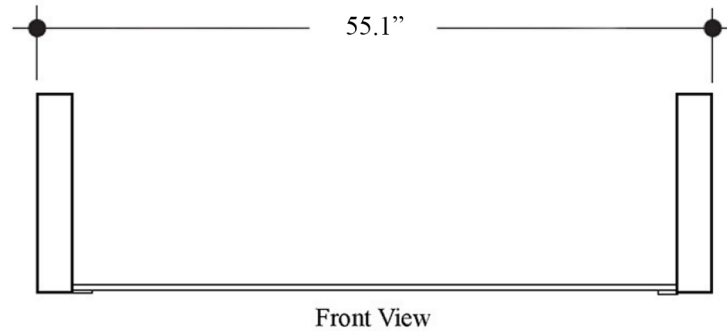

Related Items:

- WSBC 00076 | Push Waste Drain
- WSBC 53922 | Decorative Trap

Finishes:

-  Sink: Glossy White
-  Console: Polished Chrome

SKU# | Options:

- Cento 3536+9128K1 | 55.1" L x 17.7" W x 19.3" H

* WS Bath Collections reserves the right to revise dimensions or information on this sheet without notice

Collection Cento	Model Cento 3536+9128K1	Dimensions Metric <i>1 inch = 2.54 cm</i> <i>1 inch = 25.4 mm</i>	 1051 Lea Drive - Collegeville, PA 19426 Tel. 215 513 9400 - Fax 610 831 0215 www.ws bathcollections.com - info@ws bathcollections.com
------------------------------	-------------------------------------	--	---

Collection
Cento

Model |
Cento 3536

Dimensions Metric
1 inch = 2.54 cm
1 inch = 25.4 mm

WS[®]
BATH
COLLECTIONS

1051 Lea Drive - Collegeville, PA 19426
Tel. 215 513 9400 - Fax 610 831 0215
www.ws bathcollections.com - info@ws bathcollections.com

Collection
Cento

Model |
Cento 9128K1

Dimensions Metric
1 inch = 2.54 cm
1 inch = 25.4 mm

WS[®]
BATH
COLLECTIONS

1051 Lea Drive - Collegeville, PA 19426
Tel. 215 513 9400 - Fax 610 831 0215
www.ws bathcollections.com - info@ws bathcollections.com