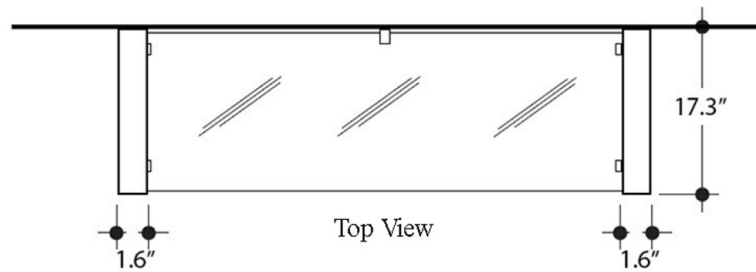

Collection Cento	Model Cento 3536+9128K1	Dimensions Metric <i>1 inch = 2.54 cm</i> <i>1 inch = 25.4 mm</i>	 1051 Lea Drive - Collegeville, PA 19426 Tel. 215 513 9400 - Fax 610 831 0215 www.ws bathcollections.com - info@ws bathcollections.com
------------------------------	-------------------------------------	--	---

Collection
Cento

Model |
Cento 3536

Dimensions Metric
1 inch = 2.54 cm
1 inch = 25.4 mm

WS[®]
BATH
COLLECTIONS

1051 Lea Drive - Collegeville, PA 19426
Tel. 215 513 9400 - Fax 610 831 0215
www.ws bathcollections.com - info@ws bathcollections.com

Collection
Cento

Model |
Cento 9128K1

Dimensions Metric
1 inch = 2.54 cm
1 inch = 25.4 mm

WS[®]
BATH
COLLECTIONS

1051 Lea Drive - Collegeville, PA 19426
Tel. 215 513 9400 - Fax 610 831 0215
www.ws bathcollections.com - info@ws bathcollections.com