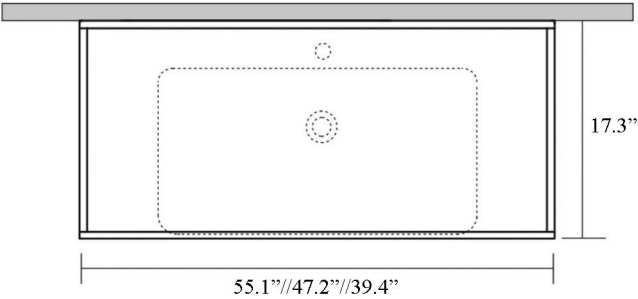

Related Items:

- WSBC 53991 | Push Waste Drain
- WSBC 53922 | Decorative Trap

Finishes:

-  Sink: Glossy White
-  Stand: Matte Black

SKU# | Options:

- Cento 3535+9253 | Bathroom Sink and Structure

* WS Bath Collections reserves the right to revise dimensions or information on this sheet without notice

Collection Cento	Model Cento 3535+9253	Dimensions Metric <i>1 inch = 2.54 cm</i> <i>1 inch = 25.4 mm</i>	 1051 Lea Drive - Collegeville, PA 19426 Tel. 215 513 9400 - Fax 610 831 0215 www.ws bathcollections.com - info@ws bathcollections.com
------------------------------	-----------------------------------	--	---

Collection
Cento

Model |
Cento 3535+9253

Dimensions Metric
1 inch = 2.54 cm
1 inch = 25.4 mm

1051 Lea Drive - Collegeville, PA 19426
Tel. 215 513 9400 - Fax 610 831 0215
www.ws bathcollections.com - info@ws bathcollections.com

MOUNTING HARDWARE

Wall-mount installation

Vessel/ countertop installation

Bolts

Silicone (optional)

Collection
Cento

Model |
Cento 3535+9253

Dimensions Metric
1 inch = 2.54 cm
1 inch = 25.4 mm