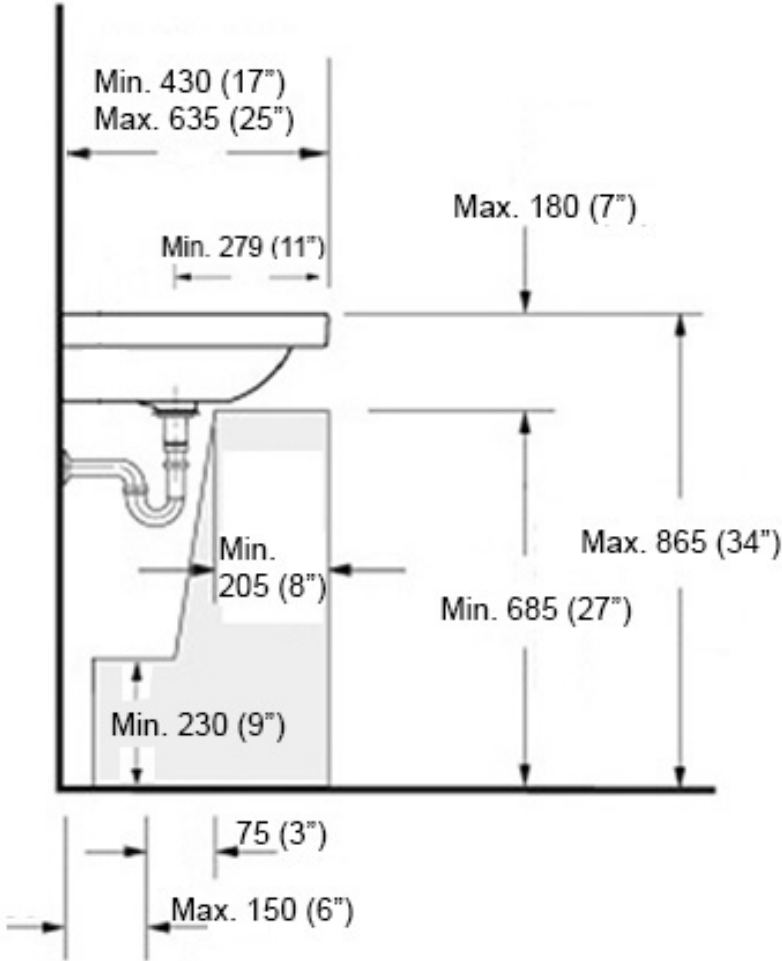

Recommended ADA Installation

Note: ADA Compliant when installed in accordance with ADA guidelines

Collection Cento	Model | Cento 3535	Dimensions Metric 1 inch = 2.54 cm 1 inch = 25.4 mm	WS® BATH COLLECTIONS 1051 Lea Drive - Collegeville, PA 19426 Tel. 215 513 9400 - Fax 610 831 0215 www.ws bathcollections.com - info@ws bathcollections.com