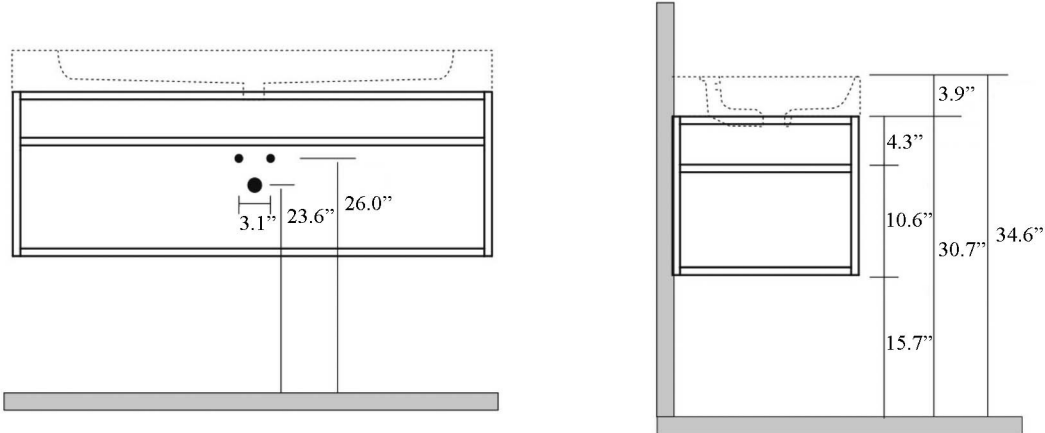

Related Items:

- WSBC 53991 | Push Waste Drain
- WSBC 53922 | Decorative Trap

Finishes:

-  Sink: Glossy White
-  Stand: Matte Black

SKU# | Options:

- Cento 3535+9253 | Bathroom Sink and Structure

* WS Bath Collections reserves the right to revise dimensions or information on this sheet without notice

Collection Cento	Model Cento 3535+9253	Dimensions Metric <i>1 inch = 2.54 cm</i> <i>1 inch = 25.4 mm</i>	 1051 Lea Drive - Collegeville, PA 19426 Tel. 215 513 9400 - Fax 610 831 0215 www.ws bathcollections.com - info@ws bathcollections.com
------------------------------	-----------------------------------	--	---

Collection
Cento

Model |
Cento 3535+9253

Dimensions Metric
1 inch = 2.54 cm
1 inch = 25.4 mm

1051 Lea Drive - Collegeville, PA 19426
Tel. 215 513 9400 - Fax 610 831 0215
www.ws bathcollections.com - info@ws bathcollections.com

MOUNTING HARDWARE

Wall-mount installation

Vessel/ countertop installation

Bolts

Silicone (optional)

Collection
Cento

Model |
Cento 3535+9253

Dimensions Metric
1 inch = 2.54 cm
1 inch = 25.4 mm