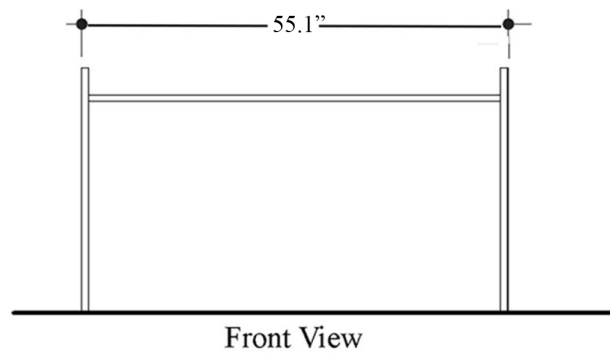

Related Items:

- WSBC 00076 | Push Waste Drain
- WSBC 53922 | Decorative Trap

Finishes:

Sink: Glossy White

Console: Polished Chrome

SKU# | Options:

- Cento 3535+9124K1 | 55.1" L x 17.7" W x 35.4" H

* WS Bath Collections reserves the right to revise dimensions or information on this sheet without notice

Collection |
Cento

Model |
Cento 3535+9124K1

Dimensions Metric

1 inch = 2.54 cm

1 inch = 25.4 mm

WS®
BATH
COLLECTIONS

1051 Lea Drive - Collegeville, PA 19426
Tel. 215 513 9400 - Fax 610 831 0215

www.ws bathcollections.com - info@ws bathcollections.com

Collection
Cento

Model |
Cento 3535

Dimensions Metric
1 inch = 2.54 cm
1 inch = 25.4 mm

WS®
BATH
COLLECTIONS

1051 Lea Drive - Collegeville, PA 19426
Tel. 215 513 9400 - Fax 610 831 0215
www.ws bathcollections.com - info@ws bathcollections.com

Collection
Cento

Model |
Cento 9124K1

Dimensions Metric
1 inch = 2.54 cm
1 inch = 25.4 mm

WS[®]
BATH
COLLECTIONS
1051 Lea Drive - Collegeville, PA 19426
Tel. 215 513 9400 - Fax 610 831 0215
www.ws bathcollections.com - info@ws bathcollections.com