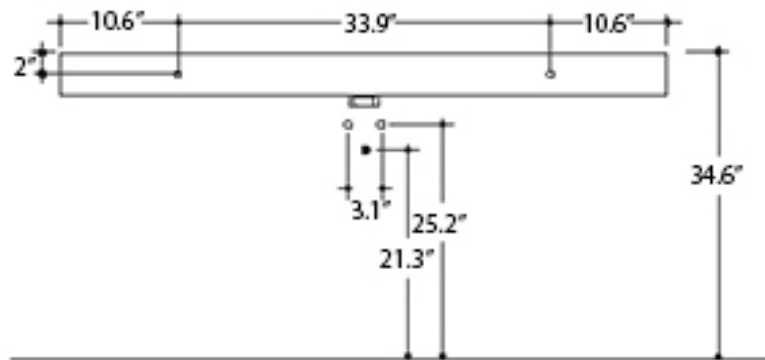

Collection |
Cento

Model |
Cento 3535+9124K1

Dimensions Metric

1 inch = 2.54 cm

1 inch = 25.4 mm

WS®
BATH
COLLECTIONS

1051 Lea Drive - Collegeville, PA 19426
Tel. 215 513 9400 - Fax 610 831 0215

www.ws bathcollections.com - info@ws bathcollections.com

Collection
Cento

Model |
Cento 3535

Dimensions Metric
1 inch = 2.54 cm
1 inch = 25.4 mm

WS®
BATH
COLLECTIONS

1051 Lea Drive - Collegeville, PA 19426
Tel. 215 513 9400 - Fax 610 831 0215
www.ws bathcollections.com - info@ws bathcollections.com

Collection
Cento

Model |
Cento 9124K1

Dimensions Metric
1 inch = 2.54 cm
1 inch = 25.4 mm

WS[®]
BATH
COLLECTIONS
1051 Lea Drive - Collegeville, PA 19426
Tel. 215 513 9400 - Fax 610 831 0215
www.ws bathcollections.com - info@ws bathcollections.com

Dimensions Metric
1 inch = 2.54 cm
1 inch = 25.4 mm

WS[®]

BATH
COLLECTIONS

1051 Lea Drive - Collegeville, PA 19426
Tel. 215 513 9400 - Fax 610 831 0215

www.ws bathcollections.com - info@ws bathcollections.com