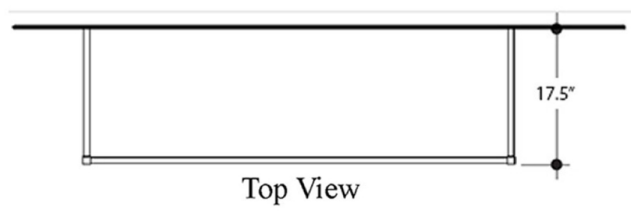

Collection |
Cento

Model |
Cento 3535+9124K1

Dimensions Metric

1 inch = 2.54 cm

1 inch = 25.4 mm

WS®
BATH
COLLECTIONS

1051 Lea Drive - Collegeville, PA 19426
Tel. 215 513 9400 - Fax 610 831 0215

www.ws bathcollections.com - info@ws bathcollections.com

Collection
Cento

Model |
Cento 3535

Dimensions Metric
1 inch = 2.54 cm
1 inch = 25.4 mm

WS®
BATH
COLLECTIONS

1051 Lea Drive - Collegeville, PA 19426
Tel. 215 513 9400 - Fax 610 831 0215
www.ws bathcollections.com - info@ws bathcollections.com

Collection
Cento

Model |
Cento 9124K1

Dimensions Metric
1 inch = 2.54 cm
1 inch = 25.4 mm

WS[®]
BATH
COLLECTIONS
1051 Lea Drive - Collegeville, PA 19426
Tel. 215 513 9400 - Fax 610 831 0215
www.ws bathcollections.com - info@ws bathcollections.com