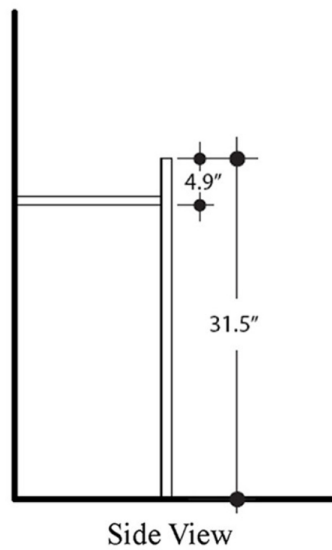

Related Items:

- WSBC 00076 | Push Waste Drain
- WSBC 53922 | Decorative Trap

Finishes:

Sink: Glossy White

Console: Polished Chrome

SKU# | Options:

- Cento 3535+9124K1 | 55.1" L x 17.7" W x 35.4" H

* WS Bath Collections reserves the right to revise dimensions or information on this sheet without notice

Collection |
Cento

Model |
Cento 3535+9124K1

Dimensions Metric

1 inch = 2.54 cm

1 inch = 25.4 mm

WS®
BATH
COLLECTIONS

1051 Lea Drive - Collegeville, PA 19426
Tel. 215 513 9400 - Fax 610 831 0215

www.ws bathcollections.com - info@ws bathcollections.com

Collection
Cento

Model |
Cento 3535

Dimensions Metric
1 inch = 2.54 cm
1 inch = 25.4 mm

WS®
BATH
COLLECTIONS

1051 Lea Drive - Collegeville, PA 19426
Tel. 215 513 9400 - Fax 610 831 0215
www.ws bathcollections.com - info@ws bathcollections.com

Collection
Cento

Model |
Cento 9124K1

Dimensions Metric
1 inch = 2.54 cm
1 inch = 25.4 mm

WS[®]
BATH
COLLECTIONS
1051 Lea Drive - Collegeville, PA 19426
Tel. 215 513 9400 - Fax 610 831 0215
www.ws bathcollections.com - info@ws bathcollections.com