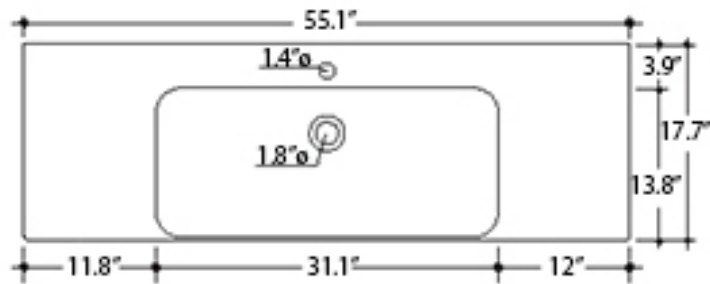

Related Items:

- WSBC 00076 | Push Waste Drain
- WSBC 53922 | Decorative Trap

Finishes:

Sink: Glossy White

Console: Polished Chrome

SKU# | Options:

- Cento 3535+9124K1 | 55.1" L x 17.7" W x 35.4" H

* WS Bath Collections reserves the right to revise dimensions or information on this sheet without notice

Collection |
Cento

Model |
Cento 3535+9124K1

Dimensions Metric

1 inch = 2.54 cm

1 inch = 25.4 mm

WS®
BATH
COLLECTIONS

1051 Lea Drive - Collegeville, PA 19426
Tel. 215 513 9400 - Fax 610 831 0215

www.ws bathcollections.com - info@ws bathcollections.com

Collection
Cento

Model |
Cento 3535

Dimensions Metric
1 inch = 2.54 cm
1 inch = 25.4 mm

WS®
BATH
COLLECTIONS

1051 Lea Drive - Collegeville, PA 19426
Tel. 215 513 9400 - Fax 610 831 0215
www.ws bathcollections.com - info@ws bathcollections.com

Collection
Cento

Model |
Cento 9124K1

Dimensions Metric
1 inch = 2.54 cm
1 inch = 25.4 mm

WS[®]
BATH
COLLECTIONS
1051 Lea Drive - Collegeville, PA 19426
Tel. 215 513 9400 - Fax 610 831 0215
www.ws bathcollections.com - info@ws bathcollections.com