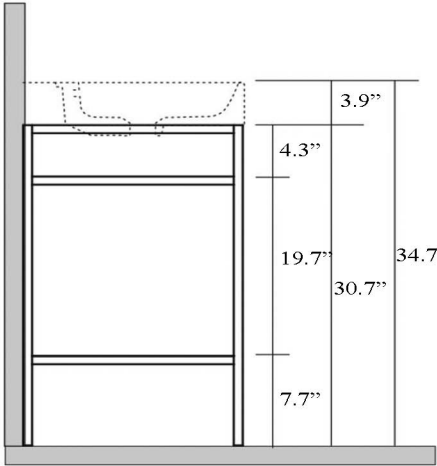

### SKU# | Options:

- Cento 3534+9245 | Bathroom Sink and Console

\* WS Bath Collections reserves the right to revise dimensions or information on this sheet without notice

<b>Collection  </b> Cento	<b>Model  </b> Cento 3534+9245	<b>Dimensions Metric</b> <i>1 inch = 2.54 cm</i> <i>1 inch = 25.4 mm</i>	 1051 Lea Drive - Collegeville, PA 19426 Tel. 215 513 9400 - Fax 610 831 0215 <a href="http://www.ws bathcollections.com">www.ws bathcollections.com</a> - <a href="mailto:info@ws bathcollections.com">info@ws bathcollections.com</a>
------------------------------	-----------------------------------	--	---

**Collection**  
Cento

**Model** |  
Cento 3534+9245

Dimensions Metric  
1 inch = 2.54 cm  
1 inch = 25.4 mm

1051 Lea Drive - Collegeville, PA 19426  
Tel. 215 513 9400 - Fax 610 831 0215  
[www.ws bathcollections.com](http://www.ws bathcollections.com) - [info@ws bathcollections.com](mailto:info@ws bathcollections.com)