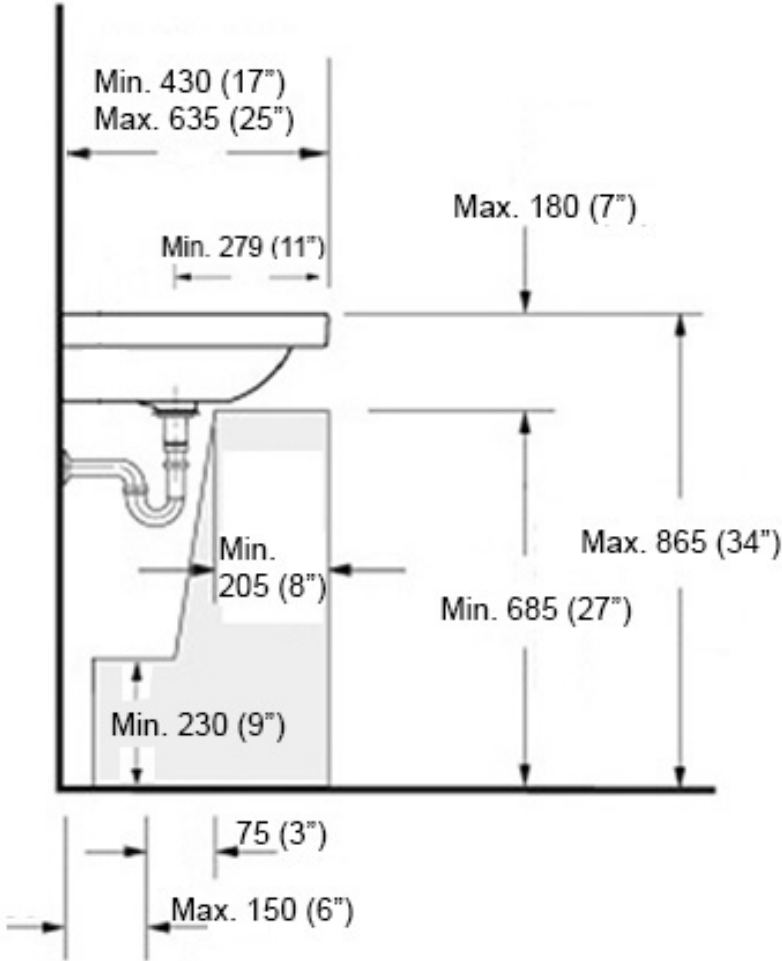

## MOUNTING HARDWARE

### Wall-mount installation

### Vessel/ countertop installation

Bolts

Silicone (optional)

Collection  
Cento

Model |  
Cento 3534+9245

Dimensions Metric  
*1 inch = 2.54 cm*  
*1 inch = 25.4 mm*

WS<sup>®</sup>

BATH  
COLLECTIONS

**Recommended ADA Installation**

Note: ADA Compliant when installed in accordance with ADA guidelines

<p><b>Collection</b> Cento</p>	<p><b>Model</b>   Cento 3534</p>	<p>Dimensions Metric 1 inch = 2.54 cm 1 inch = 25.4 mm</p>	<p><b>WS<sup>®</sup></b> BATH COLLECTIONS 1051 Lea Drive - Collegeville, PA 19426 Tel. 215 513 9400 - Fax 610 831 0215 <a href="http://www.ws bathcollections.com">www.ws bathcollections.com</a> - <a href="mailto:info@ws bathcollections.com">info@ws bathcollections.com</a></p>
------------------------------------	--------------------------------------	--	--