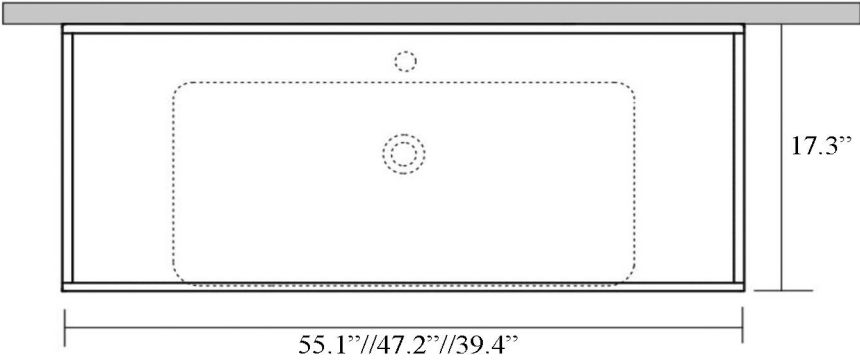

### SKU# | Options:

- Cento 3534+9245 | Bathroom Sink and Console

\* WS Bath Collections reserves the right to revise dimensions or information on this sheet without notice

<b>Collection  </b> Cento	<b>Model  </b> Cento 3534+9245	<b>Dimensions Metric</b> <i>1 inch = 2.54 cm</i> <i>1 inch = 25.4 mm</i>	 1051 Lea Drive - Collegeville, PA 19426 Tel. 215 513 9400 - Fax 610 831 0215 <a href="http://www.ws bathcollections.com">www.ws bathcollections.com</a> - <a href="mailto:info@ws bathcollections.com">info@ws bathcollections.com</a>
------------------------------	-----------------------------------	--	---

**Collection**  
Cento

**Model** |  
Cento 3534+9245

Dimensions Metric  
1 inch = 2.54 cm  
1 inch = 25.4 mm

1051 Lea Drive - Collegeville, PA 19426  
Tel. 215 513 9400 - Fax 610 831 0215  
[www.ws bathcollections.com](http://www.ws bathcollections.com) - [info@ws bathcollections.com](mailto:info@ws bathcollections.com)