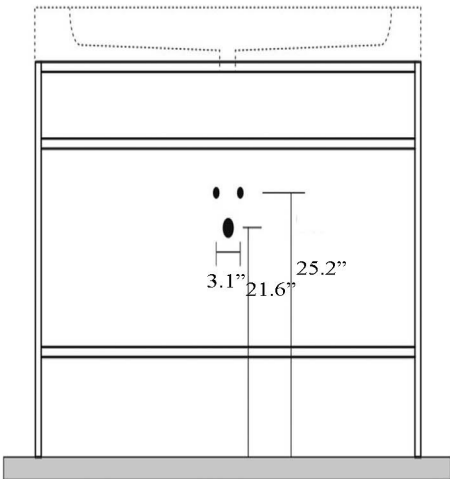

### SKU# | Options:

- Cento 3534+9245 | Bathroom Sink and Console

\* WS Bath Collections reserves the right to revise dimensions or information on this sheet without notice

<b>Collection  </b> Cento	<b>Model  </b> Cento 3534+9245	<b>Dimensions Metric</b> <i>1 inch = 2.54 cm</i> <i>1 inch = 25.4 mm</i>	 1051 Lea Drive - Collegeville, PA 19426 Tel. 215 513 9400 - Fax 610 831 0215 <a href="http://www.ws bathcollections.com">www.ws bathcollections.com</a> - <a href="mailto:info@ws bathcollections.com">info@ws bathcollections.com</a>
------------------------------	-----------------------------------	--	---

**Collection**  
Cento

**Model** |  
Cento 3534+9245

Dimensions Metric  
1 inch = 2.54 cm  
1 inch = 25.4 mm

1051 Lea Drive - Collegeville, PA 19426  
Tel. 215 513 9400 - Fax 610 831 0215  
[www.ws bathcollections.com](http://www.ws bathcollections.com) - [info@ws bathcollections.com](mailto:info@ws bathcollections.com)