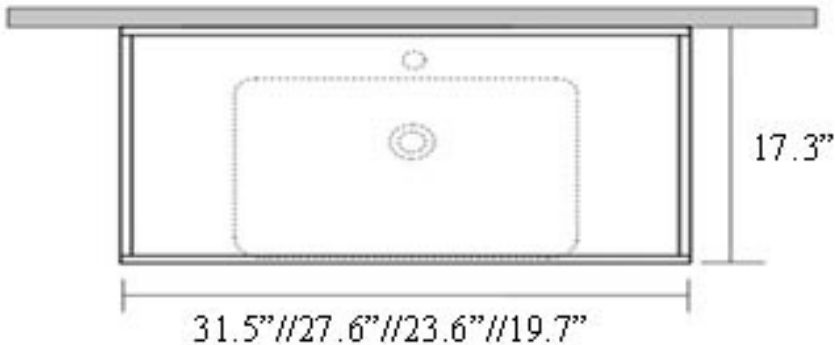

Collection Cento	Model Cento 3533+9243	Dimensions Metric <i>1 inch = 2.54 cm</i> <i>1 inch = 25.4 mm</i>	 1051 Lea Drive - Collegeville, PA 19426 Tel. 215 513 9400 - Fax 610 831 0215 www.ws bathcollections.com - info@ws bathcollections.com
------------------------------	-----------------------------------	--	---

Collection
Cento

Model |
Cento 3533+9243

Dimensions Metric
1 inch = 2.54 cm
1 inch = 25.4 mm

1051 Lea Drive - Collegeville, PA 19426
Tel. 215 513 9400 - Fax 610 831 0215
www.ws bathcollections.com - info@ws bathcollections.com

MOUNTING HARDWARE

Wall-mount installation

Vessel/ countertop installation

Bolts

Silicone (optional)

Collection
Cento

Model |
Cento 3533+9243

Dimensions Metric
1 inch = 2.54 cm
1 inch = 25.4 mm