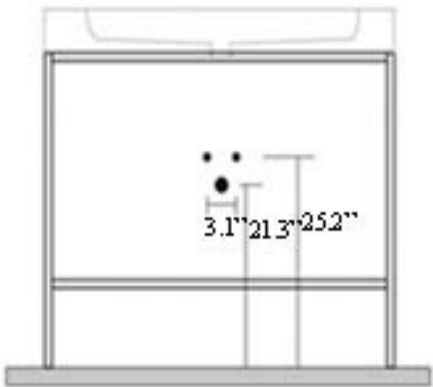

Collection Cento	Model Cento 3533+9243	Dimensions Metric <i>1 inch = 2.54 cm</i> <i>1 inch = 25.4 mm</i>	 1051 Lea Drive - Collegeville, PA 19426 Tel. 215 513 9400 - Fax 610 831 0215 www.ws bathcollections.com - info@ws bathcollections.com
------------------------------	-----------------------------------	--	---

Collection
Cento

Model |
Cento 3533+9243

Dimensions Metric
1 inch = 2.54 cm
1 inch = 25.4 mm

1051 Lea Drive - Collegeville, PA 19426
Tel. 215 513 9400 - Fax 610 831 0215
www.ws bathcollections.com - info@ws bathcollections.com

MOUNTING HARDWARE

Wall-mount installation

Vessel/ countertop installation

Bolts

Silicone (optional)

Collection
Cento

Model |
Cento 3533+9243

Dimensions Metric
1 inch = 2.54 cm
1 inch = 25.4 mm

<p>Collection Cento</p>	<p>Model Cento 3533</p>	<p>Dimensions Metric 1 inch = 2.54 cm 1 inch = 25.4 mm</p>	 <p>1051 Lea Drive - Collegeville, PA 19426 Tel. 215 513 9400 - Fax 610 831 0215 www.ws bathcollections.com - info@ws bathcollections.com</p>
------------------------------------	--------------------------------------	--	---