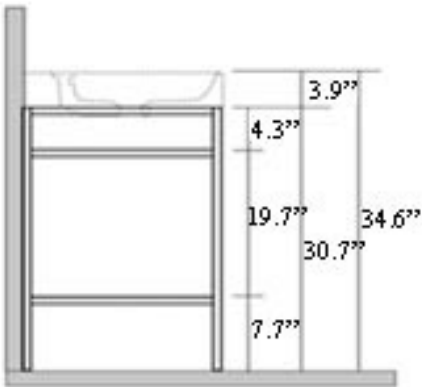

Collection Cento	Model Cento 3533+9243	Dimensions Metric <i>1 inch = 2.54 cm</i> <i>1 inch = 25.4 mm</i>	 1051 Lea Drive - Collegeville, PA 19426 Tel. 215 513 9400 - Fax 610 831 0215 www.ws bathcollections.com - info@ws bathcollections.com
------------------------------	-----------------------------------	--	---

Collection
Cento

Model |
Cento 3533+9243

Dimensions Metric
1 inch = 2.54 cm
1 inch = 25.4 mm

1051 Lea Drive - Collegeville, PA 19426
Tel. 215 513 9400 - Fax 610 831 0215
www.ws bathcollections.com - info@ws bathcollections.com