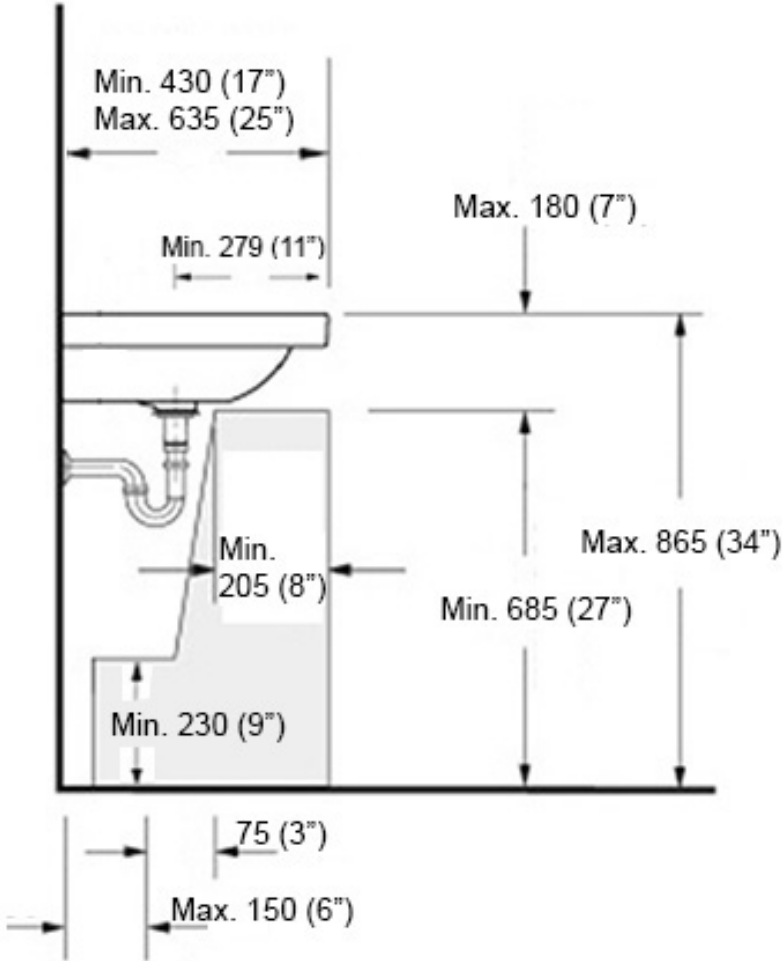

Recommended ADA Installation

Note: ADA Compliant when installed in accordance with ADA guidelines

Collection Cento	Model | Cento 3533	Dimensions Metric 1 inch = 2.54 cm 1 inch = 25.4 mm	1051 Lea Drive - Collegeville, PA 19426 Tel. 215 513 9400 - Fax 610 831 0215 www.ws bathcollections.com - info@ws bathcollections.com