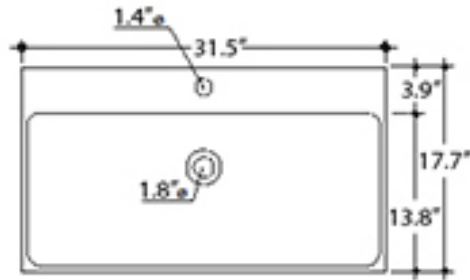

Collection |
Cento

Model |
Cento 3533+9122K1

Dimensions Metric

1 inch = 2.54 cm

1 inch = 25.4 mm

WS®
BATH
COLLECTIONS

1051 Lea Drive - Collegeville, PA 19426
Tel. 215 513 9400 - Fax 610 831 0215

www.ws bathcollections.com - info@ws bathcollections.com

Collection
Cento

Model |
Cento 3533

Dimensions Metric

1 inch = 2.54 cm
1 inch = 25.4 mm

WS[®]
BATH
COLLECTIONS

1051 Lea Drive - Collegeville, PA 19426
Tel. 215 513 9400 - Fax 610 831 0215

www.ws bathcollections.com - info@ws bathcollections.com

Collection
Cento

Model |
Cento 9122K1

Dimensions Metric
1 inch = 2.54 cm
1 inch = 25.4 mm

WS[®]
BATH
COLLECTIONS

1051 Lea Drive - Collegeville, PA 19426
Tel. 215 513 9400 - Fax 610 831 0215
www.ws bathcollections.com - info@ws bathcollections.com

Dimensions Metric
1 inch = 2.54 cm
1 inch = 25.4 mm

WS[®]
BATH
COLLECTIONS

1051 Lea Drive - Collegeville, PA 19426
Tel. 215 513 9400 - Fax 610 831 0215
www.ws bathcollections.com - info@ws bathcollections.com