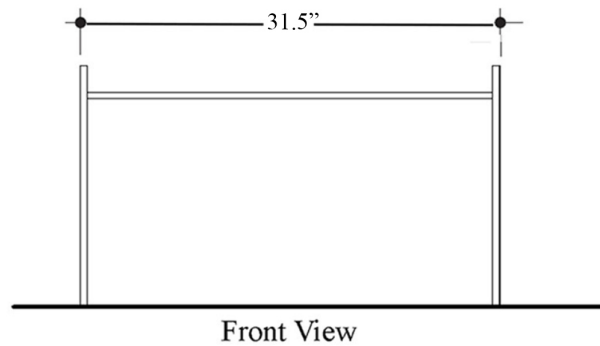

Collection |
Cento

Model |
Cento 3533+9122K1

Dimensions Metric

1 inch = 2.54 cm

1 inch = 25.4 mm

WS®
BATH
COLLECTIONS

1051 Lea Drive - Collegeville, PA 19426
Tel. 215 513 9400 - Fax 610 831 0215

www.ws bathcollections.com - info@ws bathcollections.com

Collection
Cento

Model |
Cento 3533

Dimensions Metric

1 inch = 2.54 cm
1 inch = 25.4 mm

WS[®]
BATH
COLLECTIONS

1051 Lea Drive - Collegeville, PA 19426
Tel. 215 513 9400 - Fax 610 831 0215

www.ws bathcollections.com - info@ws bathcollections.com

Collection
Cento

Model |
Cento 9122K1

Dimensions Metric
1 inch = 2.54 cm
1 inch = 25.4 mm

WS[®]
BATH
COLLECTIONS

1051 Lea Drive - Collegeville, PA 19426
Tel. 215 513 9400 - Fax 610 831 0215
www.ws bathcollections.com - info@ws bathcollections.com