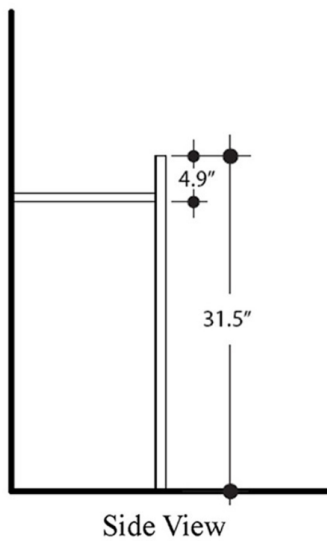

Collection |
Cento

Model |
Cento 3533+9122K1

Dimensions Metric

1 inch = 2.54 cm

1 inch = 25.4 mm

WS®
BATH
COLLECTIONS

1051 Lea Drive - Collegeville, PA 19426
Tel. 215 513 9400 - Fax 610 831 0215

www.ws bathcollections.com - info@ws bathcollections.com

Collection
Cento

Model |
Cento 3533

Dimensions Metric

1 inch = 2.54 cm
1 inch = 25.4 mm

WS[®]
BATH
COLLECTIONS

1051 Lea Drive - Collegeville, PA 19426
Tel. 215 513 9400 - Fax 610 831 0215

www.ws bathcollections.com - info@ws bathcollections.com

Collection
Cento

Model |
Cento 9122K1

Dimensions Metric
1 inch = 2.54 cm
1 inch = 25.4 mm

WS[®]
BATH
COLLECTIONS

1051 Lea Drive - Collegeville, PA 19426
Tel. 215 513 9400 - Fax 610 831 0215
www.ws bathcollections.com - info@ws bathcollections.com

Dimensions Metric
1 inch = 2.54 cm
1 inch = 25.4 mm

WS[®]
BATH
COLLECTIONS

1051 Lea Drive - Collegeville, PA 19426
Tel. 215 513 9400 - Fax 610 831 0215
www.ws bathcollections.com - info@ws bathcollections.com