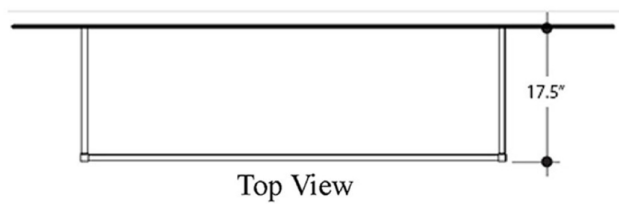

Collection |
Cento

Model |
Cento 3533+9122K1

Dimensions Metric

1 inch = 2.54 cm

1 inch = 25.4 mm

WS®
BATH
COLLECTIONS

1051 Lea Drive - Collegeville, PA 19426
Tel. 215 513 9400 - Fax 610 831 0215

www.ws bathcollections.com - info@ws bathcollections.com

Collection
Cento

Model |
Cento 3533

Dimensions Metric

1 inch = 2.54 cm
1 inch = 25.4 mm

WS[®]
BATH
COLLECTIONS

1051 Lea Drive - Collegeville, PA 19426
Tel. 215 513 9400 - Fax 610 831 0215

www.ws bathcollections.com - info@ws bathcollections.com

Collection
Cento

Model |
Cento 9122K1

Dimensions Metric
1 inch = 2.54 cm
1 inch = 25.4 mm

WS[®]
BATH
COLLECTIONS

1051 Lea Drive - Collegeville, PA 19426
Tel. 215 513 9400 - Fax 610 831 0215
www.ws bathcollections.com - info@ws bathcollections.com