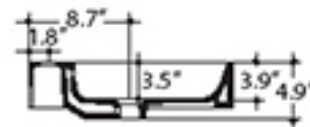

Collection |
Cento

Model |
Cento 3533+9122K1

Dimensions Metric

1 inch = 2.54 cm

1 inch = 25.4 mm

WS®
BATH
COLLECTIONS

1051 Lea Drive - Collegeville, PA 19426
Tel. 215 513 9400 - Fax 610 831 0215

www.ws bathcollections.com - info@ws bathcollections.com

Collection
Cento

Model |
Cento 3533

Dimensions Metric

1 inch = 2.54 cm
1 inch = 25.4 mm

WS[®]
BATH
COLLECTIONS

1051 Lea Drive - Collegeville, PA 19426
Tel. 215 513 9400 - Fax 610 831 0215

www.ws bathcollections.com - info@ws bathcollections.com

Collection
Cento

Model |
Cento 9122K1

Dimensions Metric
1 inch = 2.54 cm
1 inch = 25.4 mm

WS[®]
BATH
COLLECTIONS

1051 Lea Drive - Collegeville, PA 19426
Tel. 215 513 9400 - Fax 610 831 0215
www.ws bathcollections.com - info@ws bathcollections.com