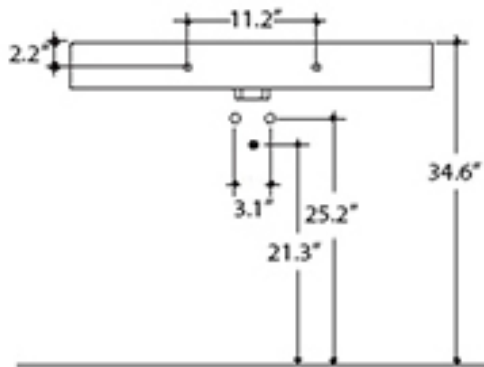

Collection |
Cento

Model |
Cento 3533+9122K1

Dimensions Metric

1 inch = 2.54 cm

1 inch = 25.4 mm

WS®
BATH
COLLECTIONS

1051 Lea Drive - Collegeville, PA 19426
Tel. 215 513 9400 - Fax 610 831 0215

www.ws bathcollections.com - info@ws bathcollections.com

Collection
Cento

Model |
Cento 3533

Dimensions Metric

1 inch = 2.54 cm
1 inch = 25.4 mm

WS[®]
BATH
COLLECTIONS

1051 Lea Drive - Collegeville, PA 19426
Tel. 215 513 9400 - Fax 610 831 0215

www.ws bathcollections.com - info@ws bathcollections.com

Collection
Cento

Model |
Cento 9122K1

Dimensions Metric
1 inch = 2.54 cm
1 inch = 25.4 mm

WS[®]
BATH
COLLECTIONS

1051 Lea Drive - Collegeville, PA 19426
Tel. 215 513 9400 - Fax 610 831 0215
www.ws bathcollections.com - info@ws bathcollections.com

Dimensions Metric
1 inch = 2.54 cm
1 inch = 25.4 mm

WS[®]
BATH
COLLECTIONS

1051 Lea Drive - Collegeville, PA 19426
Tel. 215 513 9400 - Fax 610 831 0215
www.ws bathcollections.com - info@ws bathcollections.com