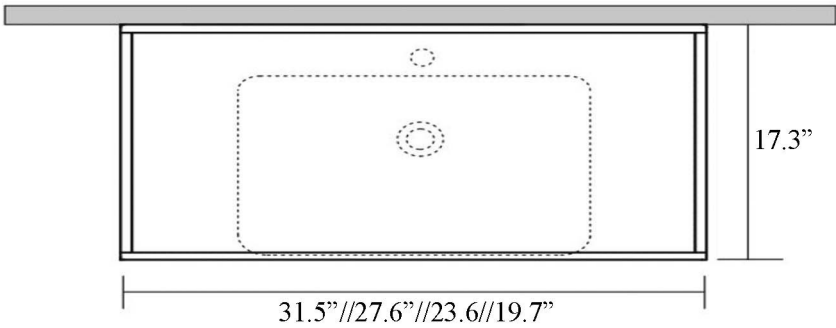

Related Items:

- WSBC 53991 | Push Waste Drain
- WSBC 53922 | Decorative Trap

Finishes:

-  Sink: Glossy White
-  Stand: Matte Black

SKU# | Options:

- Cento 3531+9248 | Bathroom Sink and Structure

* WS Bath Collections reserves the right to revise dimensions or information on this sheet without notice

Collection Cento	Model Cento 3531+9248	Dimensions Metric <i>1 inch = 2.54 cm</i> <i>1 inch = 25.4 mm</i>	 1051 Lea Drive - Collegeville, PA 19426 Tel. 215 513 9400 - Fax 610 831 0215 www.ws bathcollections.com - info@ws bathcollections.com
------------------------------	-----------------------------------	---	---

Collection
Cento

Model |
Cento 3531+9248

Dimensions Metric
1 inch = 2.54 cm
1 inch = 25.4 mm

1051 Lea Drive - Collegeville, PA 19426
Tel. 215 513 9400 - Fax 610 831 0215
www.ws bathcollections.com - info@ws bathcollections.com

MOUNTING HARDWARE

Wall-mount installation

Vessel/ countertop installation

Bolts

Silicone (optional)

Collection
Cento

Model |
Cento 3531+9248

Dimensions Metric
1 inch = 2.54 cm
1 inch = 25.4 mm