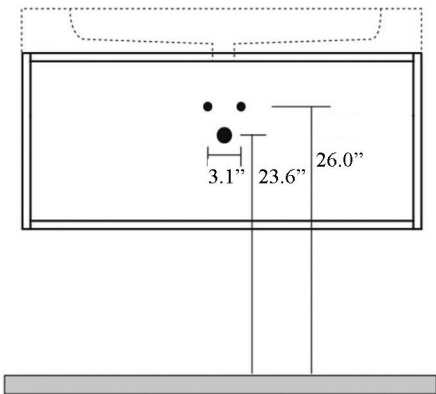

Collection Cento	Model Cento 3531+9248	Dimensions Metric <i>1 inch = 2.54 cm</i> <i>1 inch = 25.4 mm</i>	 1051 Lea Drive - Collegeville, PA 19426 Tel. 215 513 9400 - Fax 610 831 0215 www.ws bathcollections.com - info@ws bathcollections.com
------------------------------	-----------------------------------	---	---

Collection
Cento

Model |
Cento 3531+9248

Dimensions Metric
1 inch = 2.54 cm
1 inch = 25.4 mm

1051 Lea Drive - Collegeville, PA 19426
Tel. 215 513 9400 - Fax 610 831 0215
www.ws bathcollections.com - info@ws bathcollections.com

MOUNTING HARDWARE

Wall-mount installation

Vessel/ countertop installation

Bolts

Silicone (optional)

Collection
Cento

Model |
Cento 3531+9248

Dimensions Metric
1 inch = 2.54 cm
1 inch = 25.4 mm

<p>Collection Cento</p>	<p>Model Cento 3531</p>	<p>Dimensions Metric 1 inch = 2.54 cm 1 inch = 25.4 mm</p>	 <p>1051 Lea Drive - Collegeville, PA 19426 Tel. 215 513 9400 - Fax 610 831 0215 www.ws bathcollections.com - info@ws bathcollections.com</p>
------------------------------------	--------------------------------------	--	---