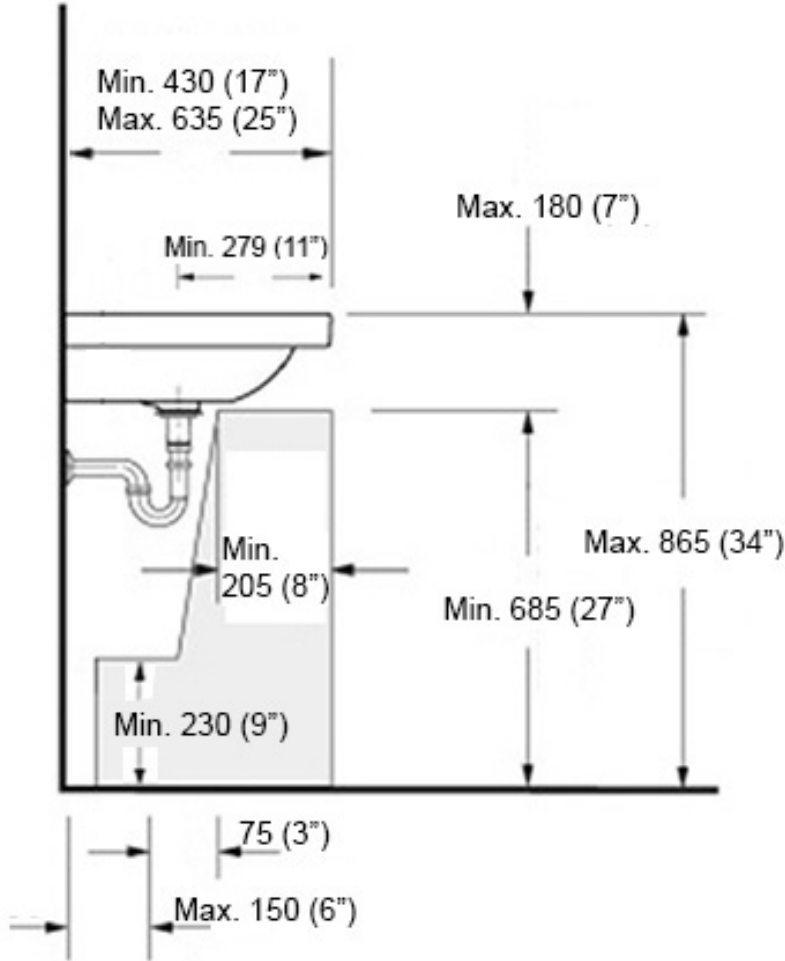

Recommended ADA Installation

Note: ADA Compliant when installed in accordance with ADA guidelines

Collection Cento	Model | Cento 3531	Dimensions Metric 1 inch = 2.54 cm 1 inch = 25.4 mm	1051 Lea Drive - Collegeville, PA 19426 Tel. 215 513 9400 - Fax 610 831 0215 www.ws bathcollections.com - info@ws bathcollections.com