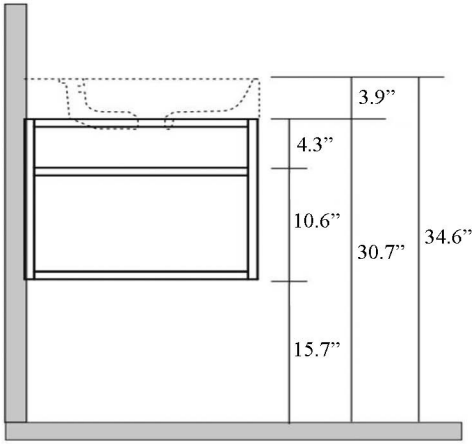

Related Items:

- WSBC 53991 | Push Waste Drain
- WSBC 53922 | Decorative Trap

Finishes:

-  Sink: Glossy White
-  Stand: Matte Black

SKU# | Options:

- Cento 3531+9248 | Bathroom Sink and Structure

* WS Bath Collections reserves the right to revise dimensions or information on this sheet without notice

Collection Cento	Model Cento 3531+9248	Dimensions Metric <i>1 inch = 2.54 cm</i> <i>1 inch = 25.4 mm</i>	 1051 Lea Drive - Collegeville, PA 19426 Tel. 215 513 9400 - Fax 610 831 0215 www.ws bathcollections.com - info@ws bathcollections.com
------------------------------	-----------------------------------	---	---

Collection
Cento

Model |
Cento 3531+9248

Dimensions Metric
1 inch = 2.54 cm
1 inch = 25.4 mm

1051 Lea Drive - Collegeville, PA 19426
Tel. 215 513 9400 - Fax 610 831 0215
www.ws bathcollections.com - info@ws bathcollections.com

MOUNTING HARDWARE

Wall-mount installation

Vessel/ countertop installation

Bolts

Silicone (optional)

Collection
Cento

Model |
Cento 3531+9248

Dimensions Metric
1 inch = 2.54 cm
1 inch = 25.4 mm