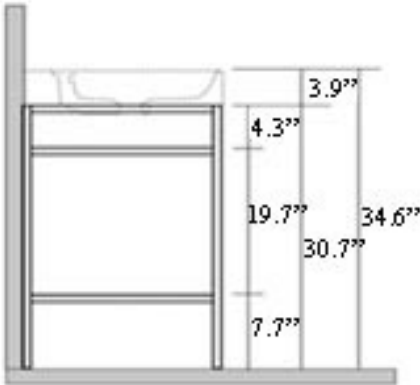

Collection |
Cento

Model |
Cento 3531+9241

Dimensions Metric

1 inch = 2.54 cm

1 inch = 25.4 mm

WS[®]
BATH
COLLECTIONS

1051 Lea Drive - Collegeville, PA 19426
Tel. 215 513 9400 - Fax 610 831 0215

www.ws bathcollections.com - info@ws bathcollections.com

Collection
Cento

Model |
Cento 3531+9241

Dimensions Metric
1 inch = 2.54 cm
1 inch = 25.4 mm

1051 Lea Drive - Collegeville, PA 19426
Tel. 215 513 9400 - Fax 610 831 0215
www.ws bathcollections.com - info@ws bathcollections.com

MOUNTING HARDWARE

Wall-mount installation

Vessel/ countertop installation

Bolts

Silicone (optional)

Collection
Cento

Model |
Cento 3531+9241

Dimensions Metric
1 inch = 2.54 cm
1 inch = 25.4 mm