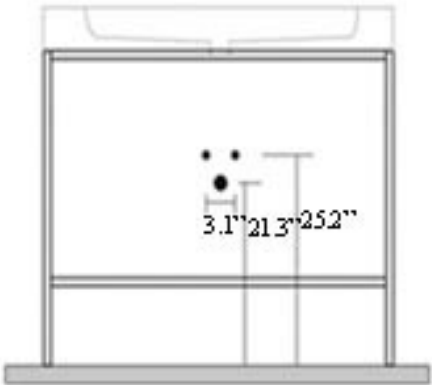

Collection |
Cento

Model |
Cento 3531+9241

Dimensions Metric

1 inch = 2.54 cm

1 inch = 25.4 mm

WS[®]
BATH
COLLECTIONS

1051 Lea Drive - Collegeville, PA 19426
Tel. 215 513 9400 - Fax 610 831 0215

www.ws bathcollections.com - info@ws bathcollections.com

Collection
Cento

Model |
Cento 3531+9241

Dimensions Metric
1 inch = 2.54 cm
1 inch = 25.4 mm

1051 Lea Drive - Collegeville, PA 19426
Tel. 215 513 9400 - Fax 610 831 0215
www.ws bathcollections.com - info@ws bathcollections.com