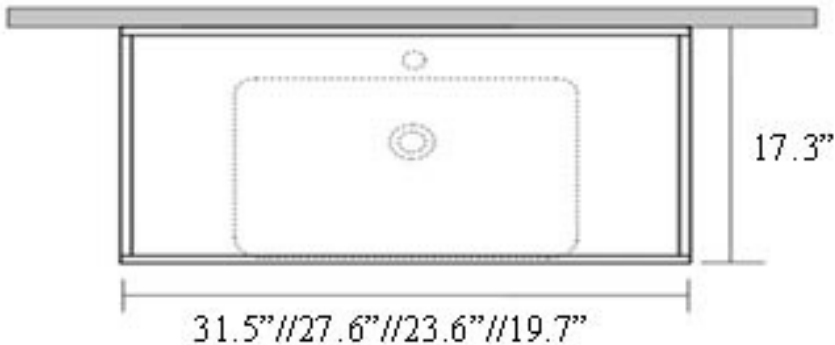

Collection |
Cento

Model |
Cento 3531+9241

Dimensions Metric

1 inch = 2.54 cm

1 inch = 25.4 mm

WS[®]
BATH
COLLECTIONS

1051 Lea Drive - Collegeville, PA 19426
Tel. 215 513 9400 - Fax 610 831 0215

www.ws bathcollections.com - info@ws bathcollections.com

Collection
Cento

Model |
Cento 3531+9241

Dimensions Metric
1 inch = 2.54 cm
1 inch = 25.4 mm

1051 Lea Drive - Collegeville, PA 19426
Tel. 215 513 9400 - Fax 610 831 0215
www.ws bathcollections.com - info@ws bathcollections.com

MOUNTING HARDWARE

Wall-mount installation

Vessel/ countertop installation

Bolts

Silicone (optional)

Collection
Cento

Model |
Cento 3531+9241

Dimensions Metric
1 inch = 2.54 cm
1 inch = 25.4 mm