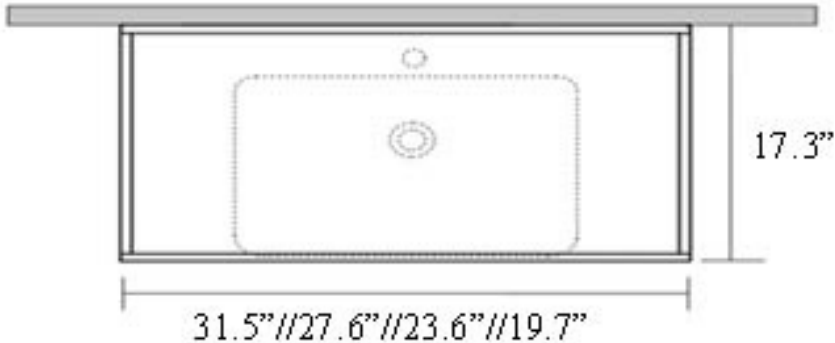

Collection Cento	Model Cento 3530+9240	Dimensions Metric <i>1 inch = 2.54 cm</i> <i>1 inch = 25.4 mm</i>	 1051 Lea Drive - Collegeville, PA 19426 Tel. 215 513 9400 - Fax 610 831 0215 www.ws bathcollections.com - info@ws bathcollections.com
------------------------------	-----------------------------------	---	---

Collection
Cento

Model |
Cento 3530+9240

Dimensions Metric
1 inch = 2.54 cm
1 inch = 25.4 mm

1051 Lea Drive - Collegeville, PA 19426
Tel. 215 513 9400 - Fax 610 831 0215
www.ws bathcollections.com - info@ws bathcollections.com

MOUNTING HARDWARE

Wall-mount installation

Vessel/ countertop installation

Bolts

Silicone (*optional*)

Collection
Cento

Model |
Cento 3530+9240

Dimensions Metric
1 inch = 2.54 cm
1 inch = 25.4 mm