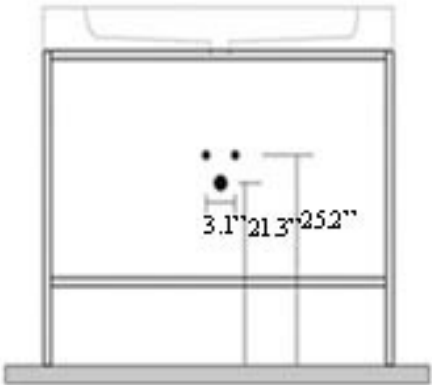

Collection Cento	Model Cento 3530+9240	Dimensions Metric <i>1 inch = 2.54 cm</i> <i>1 inch = 25.4 mm</i>	 1051 Lea Drive - Collegeville, PA 19426 Tel. 215 513 9400 - Fax 610 831 0215 www.ws bathcollections.com - info@ws bathcollections.com
------------------------------	-----------------------------------	---	---

Collection
Cento

Model |
Cento 3530+9240

Dimensions Metric
1 inch = 2.54 cm
1 inch = 25.4 mm

1051 Lea Drive - Collegeville, PA 19426
Tel. 215 513 9400 - Fax 610 831 0215
www.ws bathcollections.com - info@ws bathcollections.com

MOUNTING HARDWARE

Wall-mount installation

Vessel/ countertop installation

Bolts

Silicone (*optional*)

Collection
Cento

Model |
Cento 3530+9240

Dimensions Metric
1 inch = 2.54 cm
1 inch = 25.4 mm

<p>Collection Cento</p>	<p>Model Cento 3530</p>	<p>Dimensions Metric 1 inch = 2.54 cm 1 inch = 25.4 mm</p>	 <p>1051 Lea Drive - Collegeville, PA 19426 Tel. 215 513 9400 - Fax 610 831 0215 www.ws bathcollections.com - info@ws bathcollections.com</p>
------------------------------------	--------------------------------------	--	---