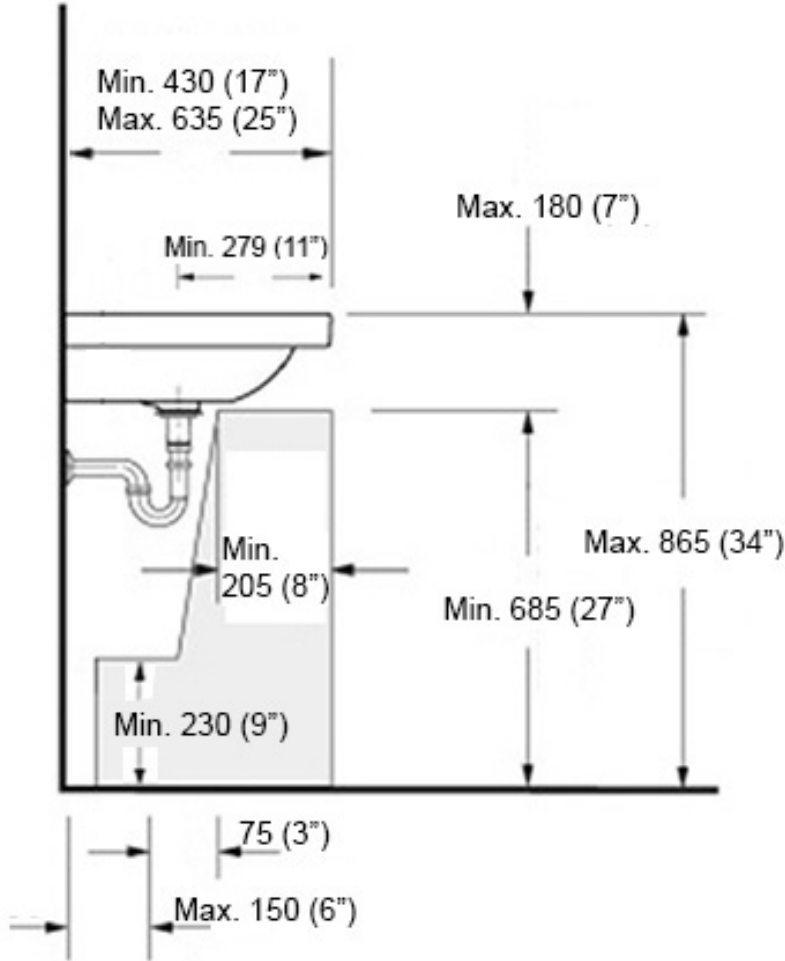

Recommended ADA Installation

Note: ADA Compliant when installed in accordance with ADA guidelines

Collection Cento	Model | Cento 3530	Dimensions Metric 1 inch = 2.54 cm 1 inch = 25.4 mm	1051 Lea Drive - Collegeville, PA 19426 Tel. 215 513 9400 - Fax 610 831 0215 www.ws bathcollections.com - info@ws bathcollections.com