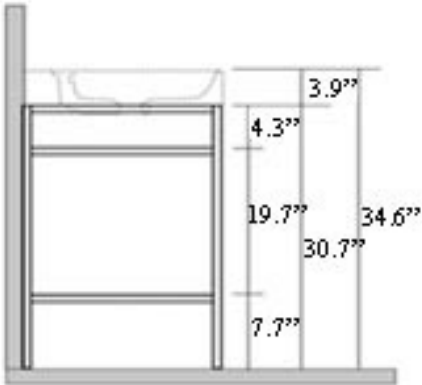

Collection Cento	Model Cento 3530+9240	Dimensions Metric <i>1 inch = 2.54 cm</i> <i>1 inch = 25.4 mm</i>	 1051 Lea Drive - Collegeville, PA 19426 Tel. 215 513 9400 - Fax 610 831 0215 www.ws bathcollections.com - info@ws bathcollections.com
------------------------------	-----------------------------------	---	---

Collection
Cento

Model |
Cento 3530+9240

Dimensions Metric
1 inch = 2.54 cm
1 inch = 25.4 mm

1051 Lea Drive - Collegeville, PA 19426
Tel. 215 513 9400 - Fax 610 831 0215
www.ws bathcollections.com - info@ws bathcollections.com

MOUNTING HARDWARE

Wall-mount installation

Vessel/ countertop installation

Bolts

Silicone (*optional*)

Collection
Cento

Model |
Cento 3530+9240

Dimensions Metric
1 inch = 2.54 cm
1 inch = 25.4 mm