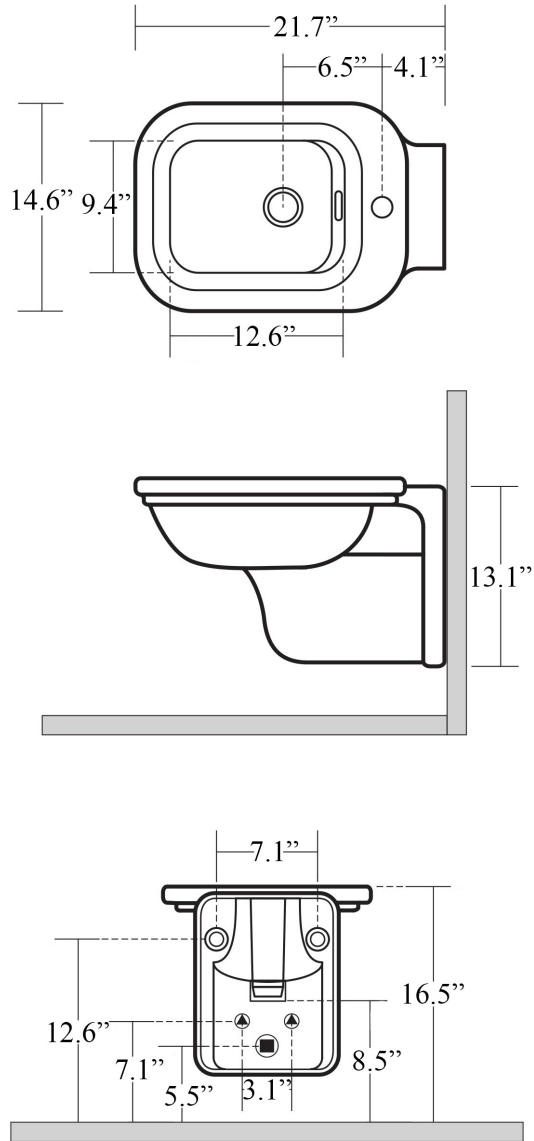

Waldorf 4125 Bidet

Features

- Bidet
- One Piece
- Available in Glossy White and Glossy Black
- Wall Mount Installation
- Elongated Bowl
- Designed by Massimiliano Cicconi
- Made in Italy

SKU# | Options:

- Waldorf 4125K1 | Glossy White
- Waldorf 4125K4 | Glossy Black

Finishes:

-  Glossy White
-  Glossy Black

* WS Bath Collections reserves the right to revise dimensions or information on this sheet without notice

Collection Waldorf	Model Waldorf 4125 Bidet	Dimensions Metric <i>1 inch = 2.54 cm</i> <i>1 inch = 25.4 mm</i>	 1051 Lea Drive - Collegeville, PA 19426 Tel. 215 513 9400 - Fax 610 831 0215 www.ws bathcollections.com - info@ws bathcollections.com
--------------------------------	--------------------------------------	---	---

<p>Collection Waldorf</p>	<p>Model Waldorf 4125 Bidet</p>	<p>Dimensions Metric 1 inch = 2.54 cm 1 inch = 25.4 mm</p>	<p>WS[®] BATH COLLECTIONS 1051 Lea Drive - Collegeville, PA 19426 Tel. 215 513 9400 - Fax 610 831 0215 www.ws bathcollections.com - info@ws bathcollections.com</p>
-------------------------------	--	--	--