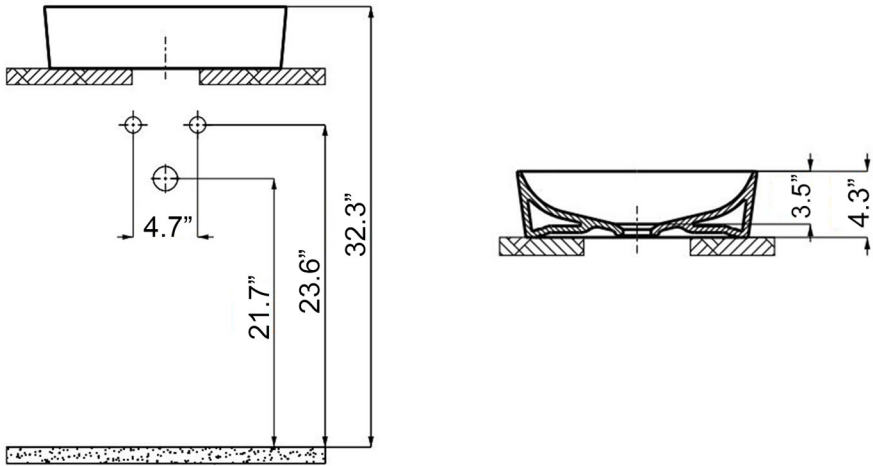

Ultra UL 040

Features

- Bathroom Sink
- Ceramic White Finish
- Countertop (Vessel) Installation
- Thin 5 mm Edge
- Without Overflow
- Made in Europe

Related Items:

- WSBC 53995 | Push Waste Drain
- WSBC 53922 | Decorative Trap

Finishes:

SKU# | Options:

- Ultra UL 040 | Ceramic White

* WS Bath Collections reserves the right to revise dimensions or information on this sheet without notice

<p>Collection Ultra</p>	<p>Model Ultra UL 040</p>	<p>Dimensions Metric <i>1 inch = 2.54 cm</i> <i>1 inch = 25.4 mm</i></p>	 <p>1051 Lea Drive - Collegeville, PA 19426 Tel. 215 513 9400 - Fax 610 831 0215 www.ws bathcollections.com - info@ws bathcollectins.com</p>
------------------------------------	--	--	---

Product Specs Sheets

Collection
Ultra

Model |
Ultra UL 040

Dimensions Metric
1 inch = 2.54 cm
1 inch = 25.4 mm

1051 Lea Drive - Collegeville, PA 19426
Tel. 215 513 9400 - Fax 610 831 0215
www.ws bathcollections.com - info@ws bathcollectins.com

WSBC 53995
Automatic Waste Drain (Click Clack)
without overflow

MOUNTING HARDWARE

Vessel/ countertop installation

Silicone (*optional*)

Collection
Ultra

Model |
Ultra UL 040

Dimensions Metric
1 inch = 2.54 cm
1 inch = 25.4 mm