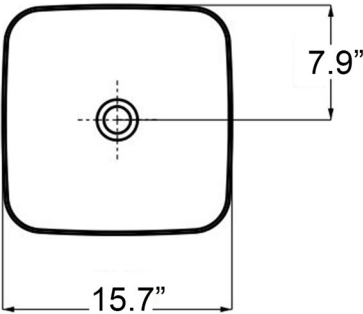

Ultra UL 040

Features

- Bathroom Sink
- Ceramic White Finish
- Countertop (Vessel) Installation
- Thin 5 mm Edge
- Without Overflow
- Made in Europe

Related Items:

- WSBC 53995 | Push Waste Drain
- WSBC 53922 | Decorative Trap

Finishes:

SKU# | Options:

- Ultra UL 040 | Ceramic White

* WS Bath Collections reserves the right to revise dimensions or information on this sheet without notice

<p>Collection Ultra</p>	<p>Model Ultra UL 040</p>	<p>Dimensions Metric <i>1 inch = 2.54 cm</i> <i>1 inch = 25.4 mm</i></p>	 <p>1051 Lea Drive - Collegeville, PA 19426 Tel. 215 513 9400 - Fax 610 831 0215 www.ws bathcollections.com - info@ws bathcollectins.com</p>
------------------------------------	--	--	---

Product Specs Sheets

Collection
Ultra

Model |
Ultra UL 040

Dimensions Metric
1 inch = 2.54 cm
1 inch = 25.4 mm

1051 Lea Drive - Collegeville, PA 19426
Tel. 215 513 9400 - Fax 610 831 0215
www.ws bathcollections.com - info@ws bathcollectins.com

WSBC 53995
Automatic Waste Drain (Click Clack)
without overflow

MOUNTING HARDWARE

Vessel/ countertop installation

Silicone (*optional*)

Collection
Ultra

Model |
Ultra UL 040

Dimensions Metric
1 inch = 2.54 cm
1 inch = 25.4 mm