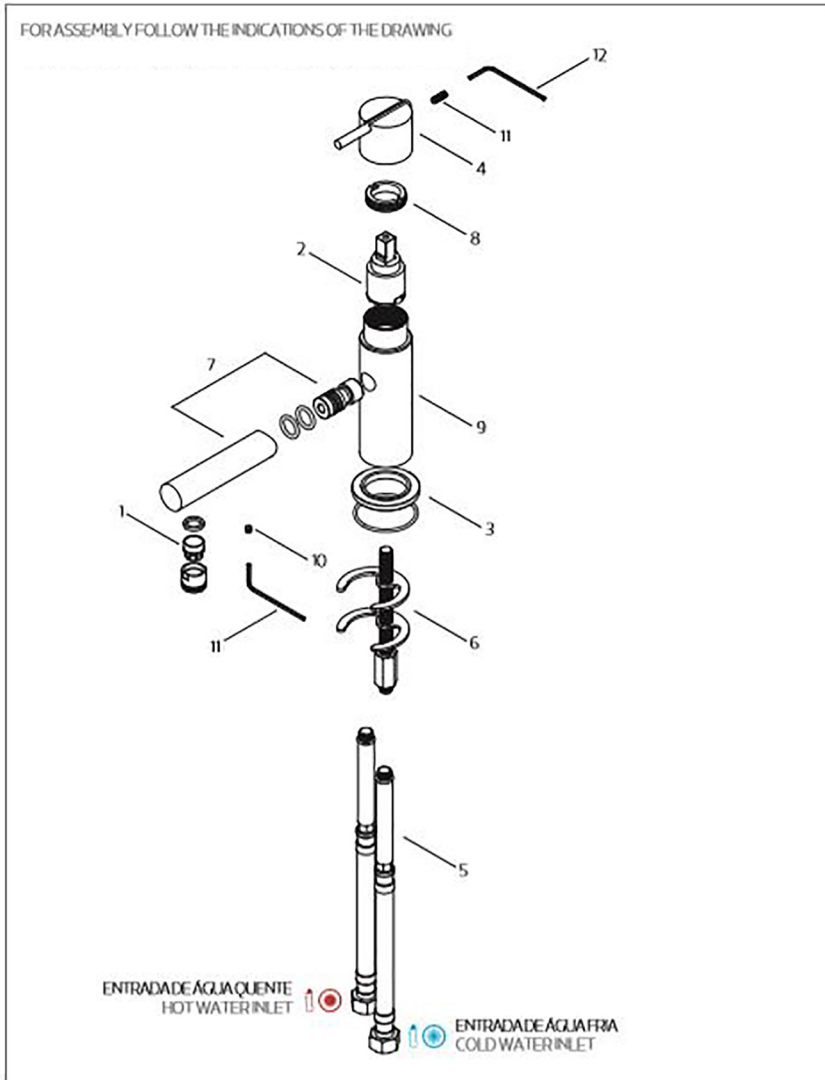

Features

- Modern Deck-Mounted Bathroom Faucet
- Single handle lever controls water flow and temperature
- Brushed Stainless Steel Finish (AISI 316)
- Requires Single-Hole Installation
- Includes Ceramic Disc Cartridge
- Flow Rate: 1.5 GPM
- Spout Reach: 4.1"

Product Specs Sheets

Collection
S22

Model |
S22 T4.10

Dimensions Metric
1 inch = 2.54 cm
1 inch = 25.4 mm

1051 Lea Drive - Collegeville, PA 19426
Tel. 215 513 9400 - Fax 610 831 0215
www.ws bathcollections.com - info@ws bathcollectins.com

Product Specs Sheets / Parts Diagram

Note: Item Fully Assembled

TECHNICAL DATA

Nº	REFERENCE	DESCRIPTION
01	AR4.18 - M18	AERATOR
02	CR4.25 - Ø25MM	CARTRIDGE
03	ES4.45B - Ø45MM	DECK MOUNTED PLATE
04	MA4.35 - Ø35MM	HANDLE
05	—	FLEXIBLE LINK
06	—	FIXING SET
07	—	SPOUT SET
08	—	RETAINING NUT
09	—	MIXER BODY
10	—	UMBRAK SCREW
11	—	UMBRAK KEY