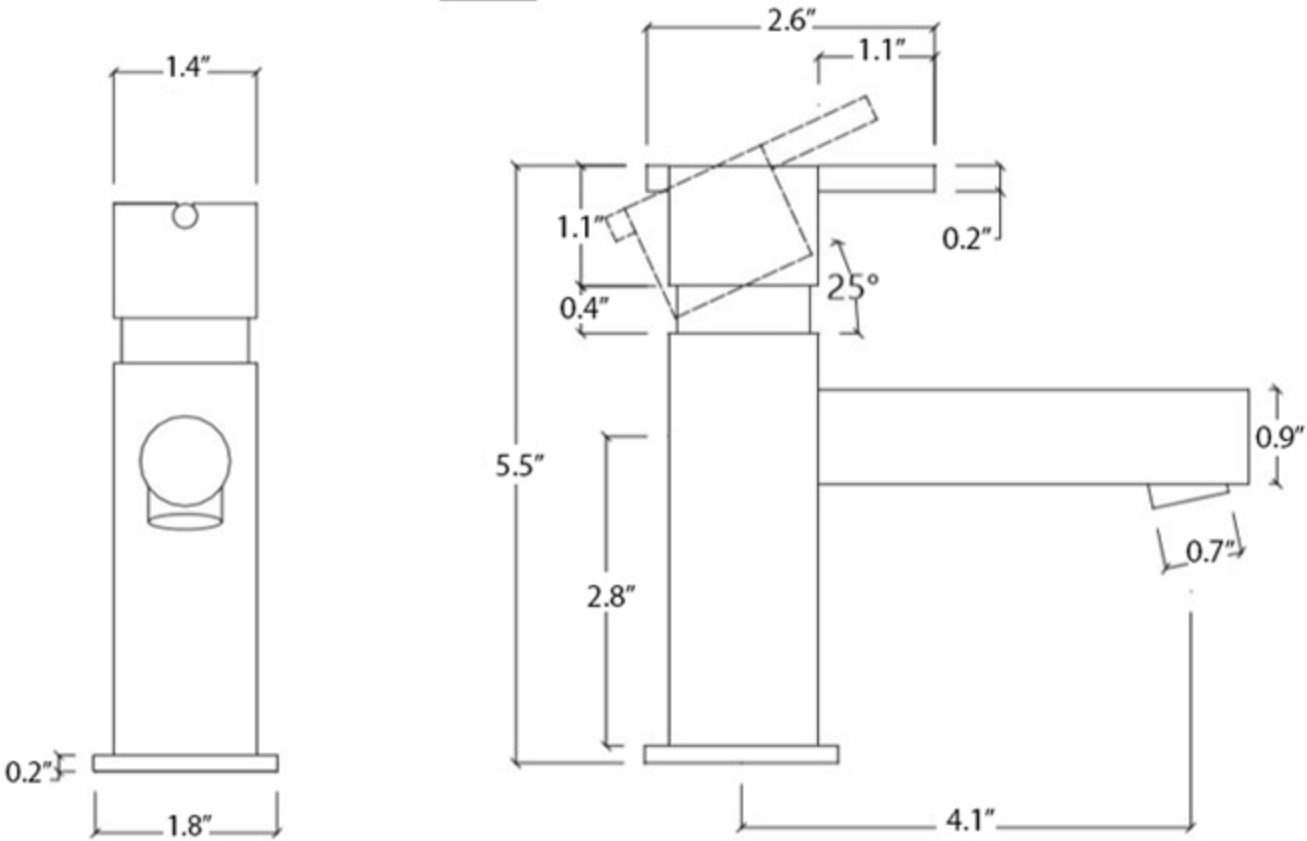

Features

- Modern Deck-Mounted Bathroom Faucet
- Single handle lever controls water flow and temperature
- Brushed Stainless Steel Finish (AISI 316)
- Requires Single-Hole Installation
- Includes Ceramic Disc Cartridge
- Flow Rate: 1.5 GPM
- Spout Reach: 4.1"

S22 T4.10

Finishes

 Brushed Stainless Steel

<p>Collection S22</p>	<p>Model S22 T4.10</p>	<p>Dimensions Metric <i>1 inch = 2.54 cm</i> <i>1 inch = 25.4 mm</i></p>	 <p>1051 Lea Drive - Collegeville, PA 19426 Tel. 215 513 9400 - Fax 610 831 0215 www.ws bathcollections.com - info@ws bathcollectins.com</p>
----------------------------------	-------------------------------------	--	---

Product Specs Sheets

Collection
S22

Model |
S22 T4.10

Dimensions Metric
1 inch = 2.54 cm
1 inch = 25.4 mm

1051 Lea Drive - Collegeville, PA 19426
Tel. 215 513 9400 - Fax 610 831 0215
www.ws bathcollections.com - info@ws bathcollectins.com

Product Specs Sheets / Parts Diagram

Note: Item Fully Assembled

TECHNICAL DATA

Nº	REFERENCE	DESCRIPTION
01	AR4.18 - M18	AERATOR
02	CR4.25 - Ø25MM	CARTRIDGE
03	ES4.45B - Ø45MM	DECK MOUNTED PLATE
04	MA4.35 - Ø35MM	HANDLE
05	—	FLEXIBLE LINK
06	—	FIXING SET
07	—	SPOUT SET
08	—	RETAINING NUT
09	—	MIXER BODY
10	—	UMBRAK SCREW
11	—	UMBRAK KEY