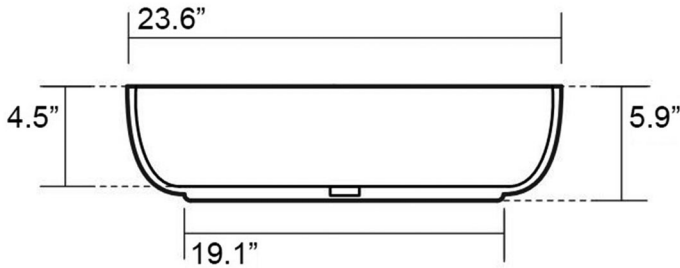

| | | | |
|-----------------------------|-------------------------------|--|---|
| Collection Nolita | Model Nolita 5343 | Dimensions Metric <i>1 inch = 2.54 cm</i> <i>1 inch = 25.4 mm</i> |  1051 Lea Drive - Collegeville, PA 19426 Tel. 215 513 9400 - Fax 610 831 0215 www.ws bathcollections.com - info@ws bathcollectins.com |
|-----------------------------|-------------------------------|--|---|

Product Specs Sheets

Collection
Nolita

Model |
Nolita 5343

Dimensions Metric
1 inch = 2.54 cm
1 inch = 25.4 mm

WS®
BATH
COLLECTIONS

1051 Lea Drive - Collegeville, PA 19426
Tel. 215 513 9400 - Fax 610 831 0215
www.ws bathcollections.com - info@ws bathcollectins.com

MOUNTING HARDWARE

Wall-mount installation

Vessel/ countertop installation

Bolts

Silicone (*optional*)

Collection
Nolita

Model |
Nolita 5343

Dimensions Metric
1 inch = 2.54 cm
1 inch = 25.4 mm