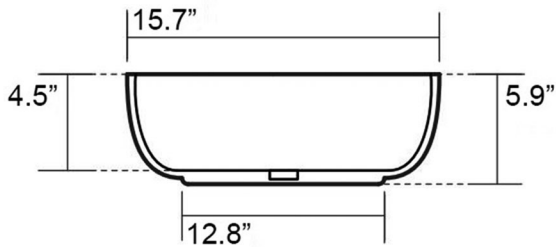

| | | | |
|-----------------------------|-------------------------------|--|---|
| Collection Nolita | Model Nolita 5343 | Dimensions Metric <i>1 inch = 2.54 cm</i> <i>1 inch = 25.4 mm</i> |  1051 Lea Drive - Collegeville, PA 19426 Tel. 215 513 9400 - Fax 610 831 0215 www.ws bathcollections.com - info@ws bathcollectins.com |
|-----------------------------|-------------------------------|--|---|

Product Specs Sheets

Collection
Nolita

Model |
Nolita 5343

Dimensions Metric
1 inch = 2.54 cm
1 inch = 25.4 mm

WS®
BATH
COLLECTIONS

1051 Lea Drive - Collegeville, PA 19426
Tel. 215 513 9400 - Fax 610 831 0215
www.ws bathcollections.com - info@ws bathcollectins.com

MOUNTING HARDWARE

Wall-mount installation

Vessel/ countertop installation

Bolts

Silicone (*optional*)

Collection
Nolita

Model |
Nolita 5343

Dimensions Metric
1 inch = 2.54 cm
1 inch = 25.4 mm