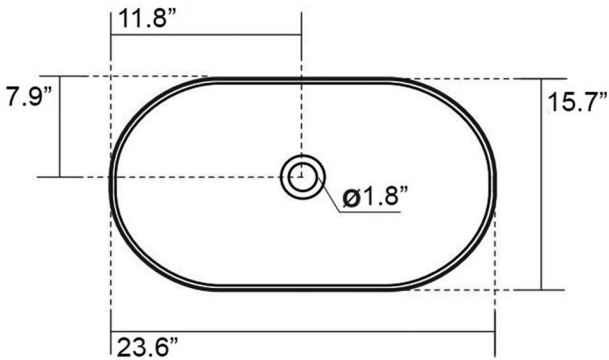

Finishes

-  Glossy White
-  Matte Black

SKU# | Options

- Nolita 5343 WG | Glossy White
- Nolita 5343 BM | Matte Black

* WS Bath Collections reserves the right to revise dimensions or information on this sheet without notice

| | | | |
|-----------------------------|-------------------------------|--|---|
| Collection Nolita | Model Nolita 5343 | Dimensions Metric <i>1 inch = 2.54 cm</i> <i>1 inch = 25.4 mm</i> |  1051 Lea Drive - Collegeville, PA 19426 Tel. 215 513 9400 - Fax 610 831 0215 www.ws bathcollections.com - info@ws bathcollectins.com |
|-----------------------------|-------------------------------|--|---|

Product Specs Sheets

Collection
Nolita

Model |
Nolita 5343

Dimensions Metric
1 inch = 2.54 cm
1 inch = 25.4 mm

WS®
BATH
COLLECTIONS

1051 Lea Drive - Collegeville, PA 19426
Tel. 215 513 9400 - Fax 610 831 0215
www.ws bathcollections.com - info@ws bathcollectins.com

MOUNTING HARDWARE

Wall-mount installation

Vessel/ countertop installation

Bolts

Silicone (*optional*)

Collection
Nolita

Model |
Nolita 5343

Dimensions Metric
1 inch = 2.54 cm
1 inch = 25.4 mm