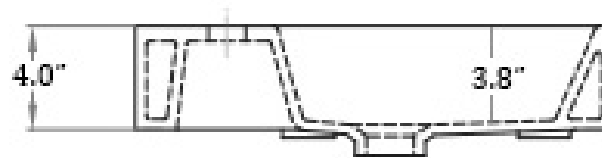

Dimensions Metric

*1 inch = 2.54 cm*

*1 inch = 25.4 mm*

**WS**<sup>®</sup>  
**BATH**  
**COLLECTIONS**

1051 Lea Drive - Collegeville, PA 19426  
Tel. 215 513 9400 - Fax 610 831 0215

[www.ws bathcollections.com](http://www.ws bathcollections.com) - [info@ws bathcollectins.com](mailto:info@ws bathcollectins.com)

**Features**

- 17.9" (455 mm) x 10.2" (260 mm) x 4.0" (102 mm)
- Ceramic
- Wall Mounted or Countertop (Vessel) Installation
- Without Overflow
- Basin to the right of faucet
- Includes Mounting Hardware

Collection  
Minimal

Model |  
Minimal 4757

Dimensions Metric

1 inch = 2.54 cm  
1 inch = 25.4 mm

**WS**<sup>®</sup>  
BATH  
COLLECTIONS

1051 Lea Drive - Collegeville, PA 19426  
Tel. 215 513 9400 - Fax 610 831 0215  
[www.ws bathcollections.com](http://www.ws bathcollections.com) - [info@ws bathcollections.com](mailto:info@ws bathcollections.com)