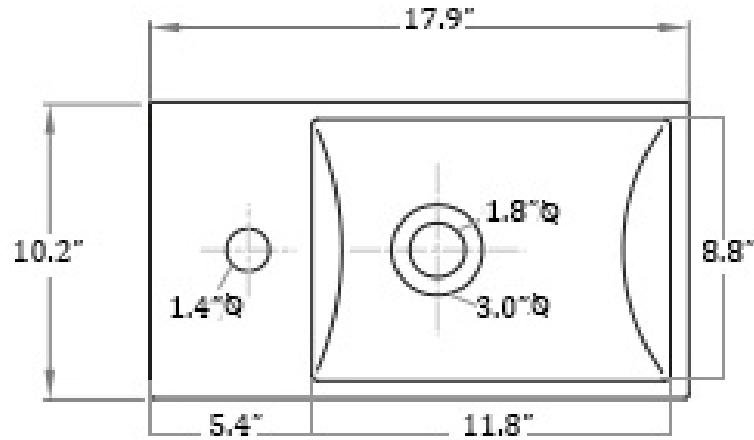

Dimensions Metric

*1 inch = 2.54 cm*

*1 inch = 25.4 mm*

**WS**<sup>®</sup>  
**BATH**  
**COLLECTIONS**

1051 Lea Drive - Collegeville, PA 19426  
Tel. 215 513 9400 - Fax 610 831 0215

[www.ws bathcollections.com](http://www.ws bathcollections.com) - [info@ws bathcollectins.com](mailto:info@ws bathcollectins.com)

**Features**

- 17.9" (455 mm) x 10.2" (260 mm) x 4.0" (102 mm)
- Ceramic
- Wall Mounted or Countertop (Vessel) Installation
- Without Overflow
- Basin to the right of faucet
- Includes Mounting Hardware

Collection  
Minimal

Model |  
Minimal 4757

Dimensions Metric

1 inch = 2.54 cm  
1 inch = 25.4 mm

**WS**<sup>®</sup>  
BATH  
COLLECTIONS

1051 Lea Drive - Collegeville, PA 19426  
Tel. 215 513 9400 - Fax 610 831 0215  
[www.ws bathcollections.com](http://www.ws bathcollections.com) - [info@ws bathcollections.com](mailto:info@ws bathcollections.com)