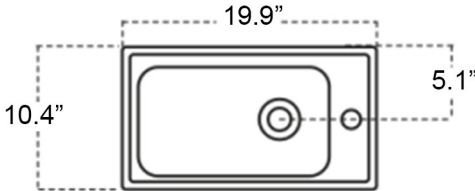

Finishes:

 Glossy White

SKU# | Options:

- Minimal 4050 | Glossy White

* WS Bath Collections reserves the right to revise dimensions or information on this sheet without notice

Collection Minimal	Model Minimal 4050	Dimensions Metric <i>1 inch = 2.54 cm</i> <i>1 inch = 25.4 mm</i>	 1051 Lea Drive - Collegeville, PA 19426 Tel. 215 513 9400 - Fax 610 831 0215 www.ws bathcollections.com - info@ws bathcollectins.com
------------------------------	--------------------------------	--------------------------------------------------------------------------------	-------------------------------------------------------------------------------------------------------------------------------------------------------------------------------------------------------------------------------------------------------------------------------------------------------------------------------------

Product Specs Sheets

Collection
Minimal

Model |
Minimal 4050

Dimensions Metric
1 inch = 2.54 cm
1 inch = 25.4 mm

1051 Lea Drive - Collegeville, PA 19426
Tel. 215 513 9400 - Fax 610 831 0215
www.ws bathcollections.com - info@ws bathcollectins.com

MOUNTING HARDWARE

Wall-mount installation

Vessel/ countertop installation

Bolts

Silicone (*optional*)

Collection
Minimal

Model |
Minimal 4050

Dimensions Metric
1 inch = 2.54 cm
1 inch = 25.4 mm