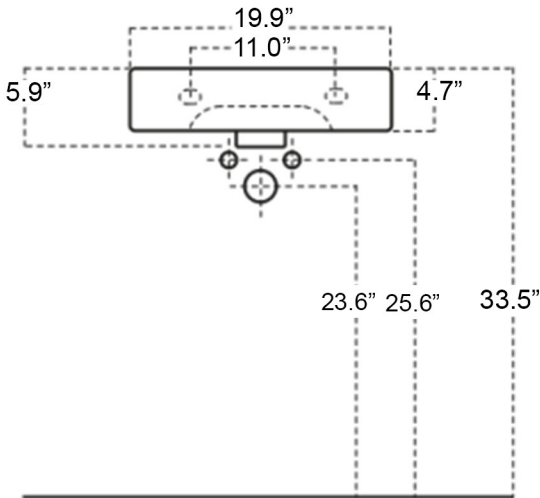

Minimal 4050

Features

- Bathroom Sink
- Glossy White Finish
- Wall Mount or Countertop (Vessel) Installation
- With Single Faucet Hole
- Without Overflow

Related Items:

- WSBC 00076 | Push Waste Drain
- WSBC 53922 | Decorative Trap

Finishes:

 Glossy White

SKU# | Options:

- Minimal 4050 | Glossy White

* WS Bath Collections reserves the right to revise dimensions or information on this sheet without notice

Collection Minimal	Model Minimal 4050	Dimensions Metric <i>1 inch = 2.54 cm</i> <i>1 inch = 25.4 mm</i>	 1051 Lea Drive - Collegeville, PA 19426 Tel. 215 513 9400 - Fax 610 831 0215 www.ws bathcollections.com - info@ws bathcollectins.com
------------------------------	--------------------------------	--------------------------------------------------------------------------------	-------------------------------------------------------------------------------------------------------------------------------------------------------------------------------------------------------------------------------------------------------------------------------------------------------------------------------------

Product Specs Sheets

Collection
Minimal

Model |
Minimal 4050

Dimensions Metric
1 inch = 2.54 cm
1 inch = 25.4 mm

1051 Lea Drive - Collegeville, PA 19426
Tel. 215 513 9400 - Fax 610 831 0215
www.ws bathcollections.com - info@ws bathcollectins.com

MOUNTING HARDWARE

Wall-mount installation

Vessel/ countertop installation

Bolts

Silicone (*optional*)

Collection
Minimal

Model |
Minimal 4050

Dimensions Metric
1 inch = 2.54 cm
1 inch = 25.4 mm