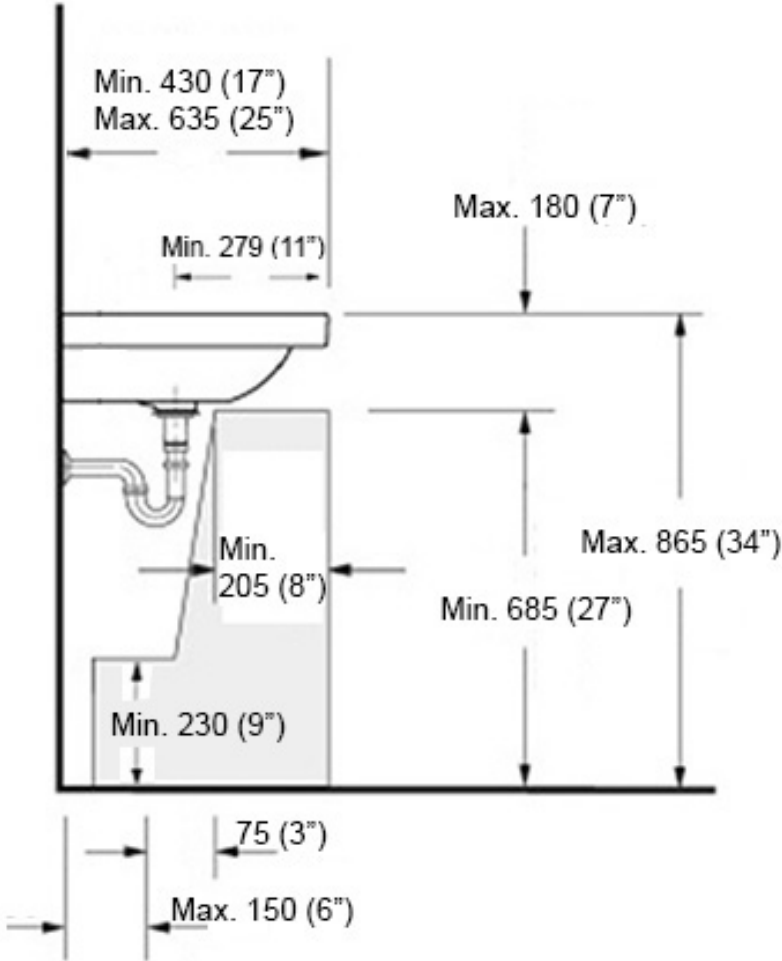

Codes & Standards:

- ADA Compliant

* WS Bath Collections reserves the right to revise dimensions or information on this sheet without notice

Collection Luxury	Model Luxury 80	Dimensions Metric <i>1 inch = 2.54 cm</i> <i>1 inch = 25.4 mm</i>	 1051 Lea Drive - Collegeville, PA 19426 Tel. 215 513 9400 - Fax 610 831 0215 www.ws bathcollections.com - info@ws bathcollections.com
-------------------------------	-----------------------------	---	---

Collection
Luxury

Model |
Luxury 80

Dimensions Metric
1 inch = 2.54 cm
1 inch = 25.4 mm

1051 Lea Drive - Collegeville, PA 19426
Tel. 215 513 9400 - Fax 610 831 0215
www.ws bathcollections.com - info@ws bathcollections.com

Silicone (optional)

Collection
Luxury

Model |
Luxury 80

Dimensions Metric
1 inch = 2.54 cm
1 inch = 25.4 mm

WS®
BATH
COLLECTIONS

1051 Lea Drive - Collegeville, PA 19426
Tel. 215 513 9400 - Fax 610 831 0215

www.ws bathcollections.com - info@ws bathcollections.com

Recommended ADA Installation

Note: ADA Compliant when installed in accordance with ADA guidelines

<p>Collection Luxury</p>	<p>Model Luxury 80</p>	<p>Dimensions Metric 1 inch = 2.54 cm 1 inch = 25.4 mm</p>	<p>WS[®] BATH COLLECTIONS 1051 Lea Drive - Collegeville, PA 19426 Tel. 215 513 9400 - Fax 610 831 0215 www.ws bathcollections.com - info@ws bathcollections.com</p>
-------------------------------------	-------------------------------------	--	--