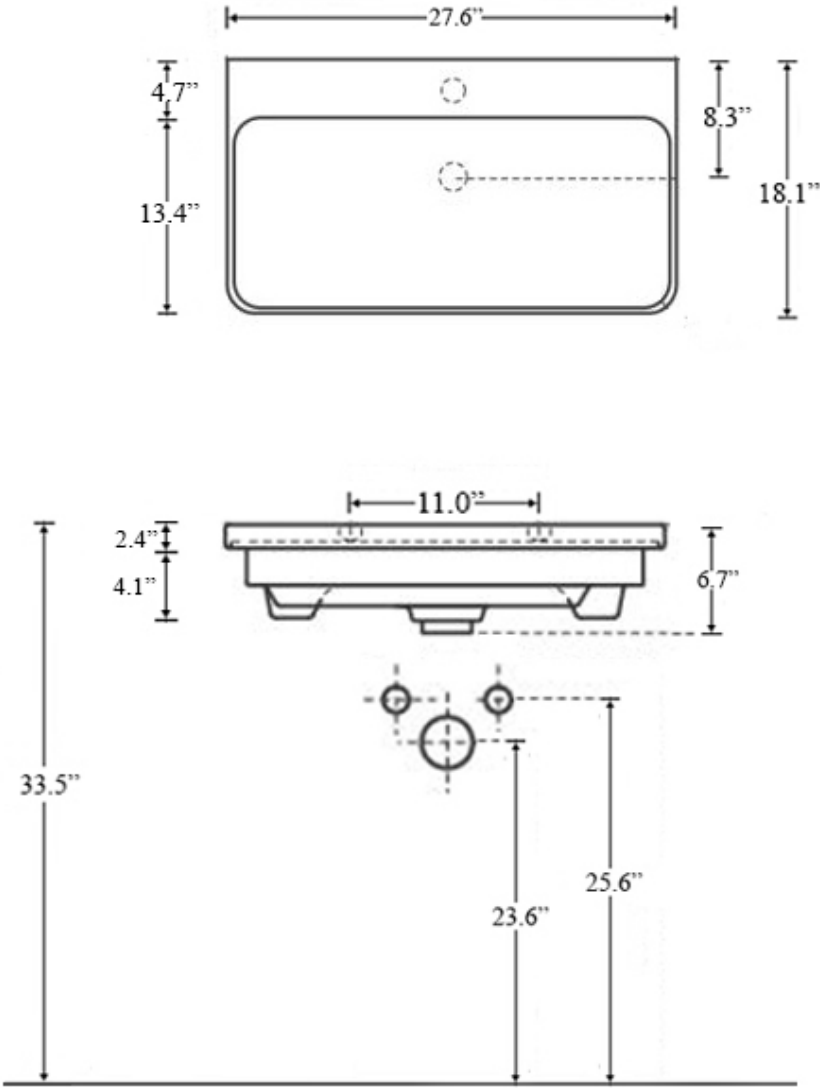

- WSBC 53991 | Push Waste Drain
- WSBC 53922 | Decorative Trap

Finishes:

-  Glossy White
-  Matte Black

SKU# | Options:

- Luxury 80.00 WG | No Faucet Hole, Glossy White
- Luxury 80.01 WG | One Faucet Hole, Glossy White
- Luxury 80.03 WG | Three Faucet Holes, Glossy White
- Luxury 80.00 BM | No Faucet Hole, Matte Black
- Luxury 80.01 BM | One Faucet Hole, Matte Black
- Luxury 80.03 BM | Three Faucet Holes, Matte Black

Codes & Standards:

- ADA Compliant

* WS Bath Collections reserves the right to revise dimensions or information on this sheet without notice

Collection Luxury	Model Luxury 80	Dimensions Metric <i>1 inch = 2.54 cm</i> <i>1 inch = 25.4 mm</i>	 1051 Lea Drive - Collegeville, PA 19426 Tel. 215 513 9400 - Fax 610 831 0215 www.ws bathcollections.com - info@ws bathcollections.com
-------------------------------	-----------------------------	---	---

Collection
Luxury

Model |
Luxury 80

Dimensions Metric
1 inch = 2.54 cm
1 inch = 25.4 mm

1051 Lea Drive - Collegeville, PA 19426
Tel. 215 513 9400 - Fax 610 831 0215
www.ws bathcollections.com - info@ws bathcollections.com

Silicone (optional)

Collection
Luxury

Model |
Luxury 80

Dimensions Metric
1 inch = 2.54 cm
1 inch = 25.4 mm

WS®
BATH
COLLECTIONS

1051 Lea Drive - Collegeville, PA 19426
Tel. 215 513 9400 - Fax 610 831 0215