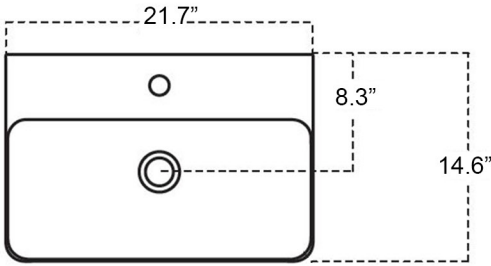

Luxury 55

Features

- Bathroom Sink
- Glossy White Finish
- Wall Mount or Countertop (Vessel) Installation
- Available with One, Three, or No Faucet Hole
- Three Faucet Hole Option is Available in 4" or 8" Spread
- Available with Soap Dispenser Hole Option to the Left or Right of Faucet Hole
- With Overflow

* WS Bath Collections reserves the right to revise dimensions or information on this sheet without notice

Collection Luxury	Model Luxury 55	Dimensions Metric <i>1 inch = 2.54 cm</i> <i>1 inch = 25.4 mm</i>	 1051 Lea Drive - Collegeville, PA 19426 Tel. 215 513 9400 - Fax 610 831 0215 www.ws bathcollections.com - info@ws bathcollectins.com
-----------------------------	-----------------------------	--	---

Product Specs Sheets

Collection
Luxury

Model |
Luxury 55

Dimensions Metric
1 inch = 2.54 cm
1 inch = 25.4 mm

1051 Lea Drive - Collegeville, PA 19426
Tel. 215 513 9400 - Fax 610 831 0215
www.ws bathcollections.com - info@ws bathcollectins.com

MOUNTING HARDWARE

Wall-mount installation

Vessel/ countertop installation

Bolts

Silicone (*optional*)

Collection
Luxury

Model |
Luxury 55

Dimensions Metric
1 inch = 2.54 cm
1 inch = 25.4 mm