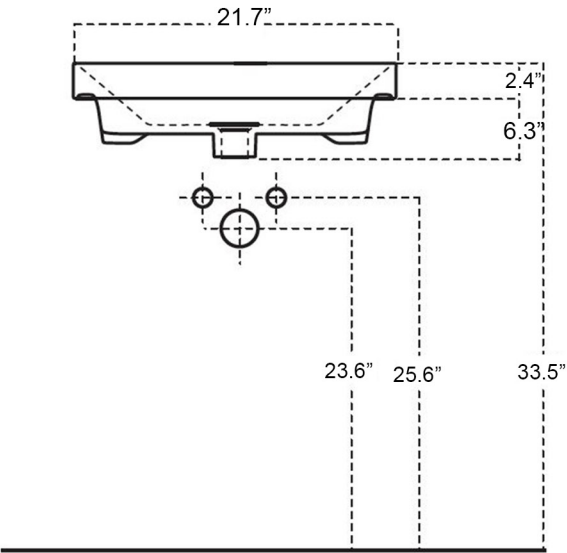

Luxury 55

Features

- Bathroom Sink
- Glossy White Finish
- Wall Mount or Countertop (Vessel) Installation
- Available with One, Three, or No Faucet Hole
- Three Faucet Hole Option is Available in 4" or 8" Spread
- Available with Soap Dispenser Hole Option to the Left or Right of Faucet Hole
- With Overflow

* WS Bath Collections reserves the right to revise dimensions or information on this sheet without notice

Collection Luxury	Model Luxury 55	Dimensions Metric <i>1 inch = 2.54 cm</i> <i>1 inch = 25.4 mm</i>	 1051 Lea Drive - Collegeville, PA 19426 Tel. 215 513 9400 - Fax 610 831 0215 www.ws bathcollections.com - info@ws bathcollectins.com
-----------------------------	-----------------------------	--	---

Product Specs Sheets

Collection
Luxury

Model |
Luxury 55

Dimensions Metric
1 inch = 2.54 cm
1 inch = 25.4 mm

1051 Lea Drive - Collegeville, PA 19426
Tel. 215 513 9400 - Fax 610 831 0215
www.ws bathcollections.com - info@ws bathcollectins.com

MOUNTING HARDWARE

Wall-mount installation

Vessel/ countertop installation

Bolts

Silicone (*optional*)

Collection
Luxury

Model |
Luxury 55

Dimensions Metric
1 inch = 2.54 cm
1 inch = 25.4 mm