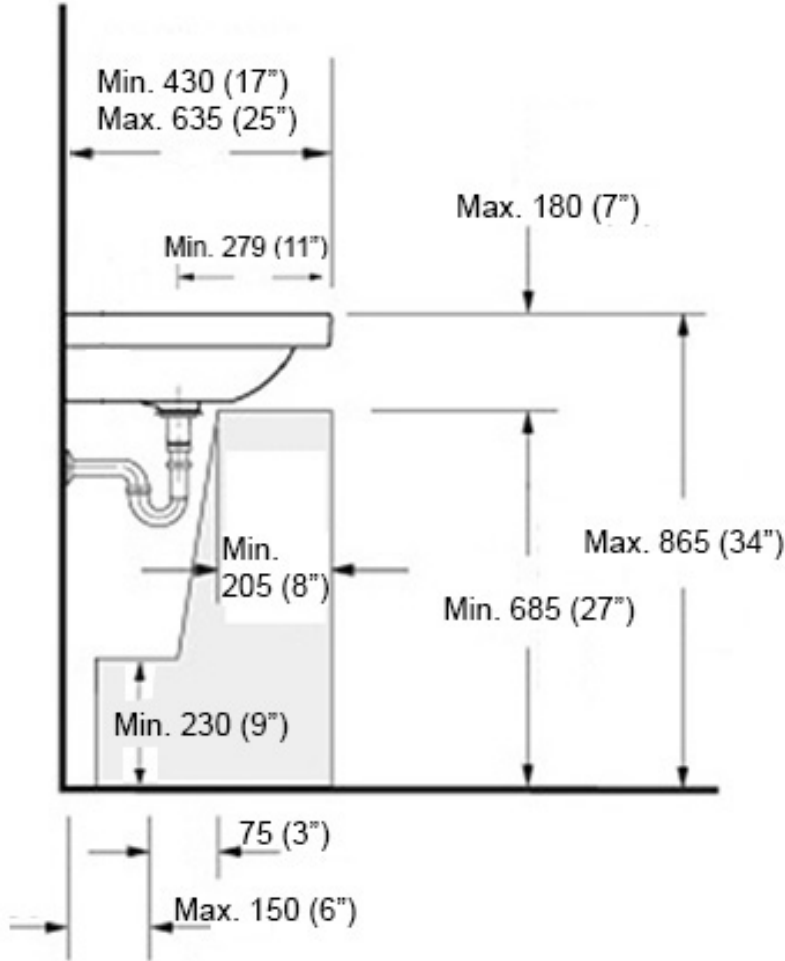

Codes & Standards:

- ADA Compliant

* WS Bath Collections reserves the right to revise dimensions or information on this sheet without notice

Collection Luxury	Model Luxury 50	Dimensions Metric <i>1 inch = 2.54 cm</i> <i>1 inch = 25.4 mm</i>	 1051 Lea Drive - Collegeville, PA 19426 Tel. 215 513 9400 - Fax 610 831 0215 www.ws bathcollections.com - info@ws bathcollections.com
-------------------------------	-----------------------------	---	---

Collection
Luxury

Model |
Luxury 50

Dimensions Metric
1 inch = 2.54 cm
1 inch = 25.4 mm

WS[®]
BATH
COLLECTIONS

1051 Lea Drive - Collegeville, PA 19426
Tel. 215 513 9400 - Fax 610 831 0215
www.ws bathcollections.com - info@ws bathcollections.com

Silicone (optional)

Collection
Luxury

Model |
Luxury 50

Dimensions Metric
1 inch = 2.54 cm
1 inch = 25.4 mm

WS[®]
BATH
COLLECTIONS

1051 Lea Drive - Collegeville, PA 19426
Tel. 215 513 9400 - Fax 610 831 0215
www.ws bathcollections.com - info@ws bathcollections.com

Recommended ADA Installation

Note: ADA Compliant when installed in accordance with ADA guidelines

<p>Collection Luxury</p>	<p>Model Luxury 50</p>	<p>Dimensions Metric 1 inch = 2.54 cm 1 inch = 25.4 mm</p>	<p>WS[®] BATH COLLECTIONS 1051 Lea Drive - Collegeville, PA 19426 Tel. 215 513 9400 - Fax 610 831 0215 www.ws bathcollections.com - info@ws bathcollections.com</p>
-------------------------------------	-------------------------------------	--	--