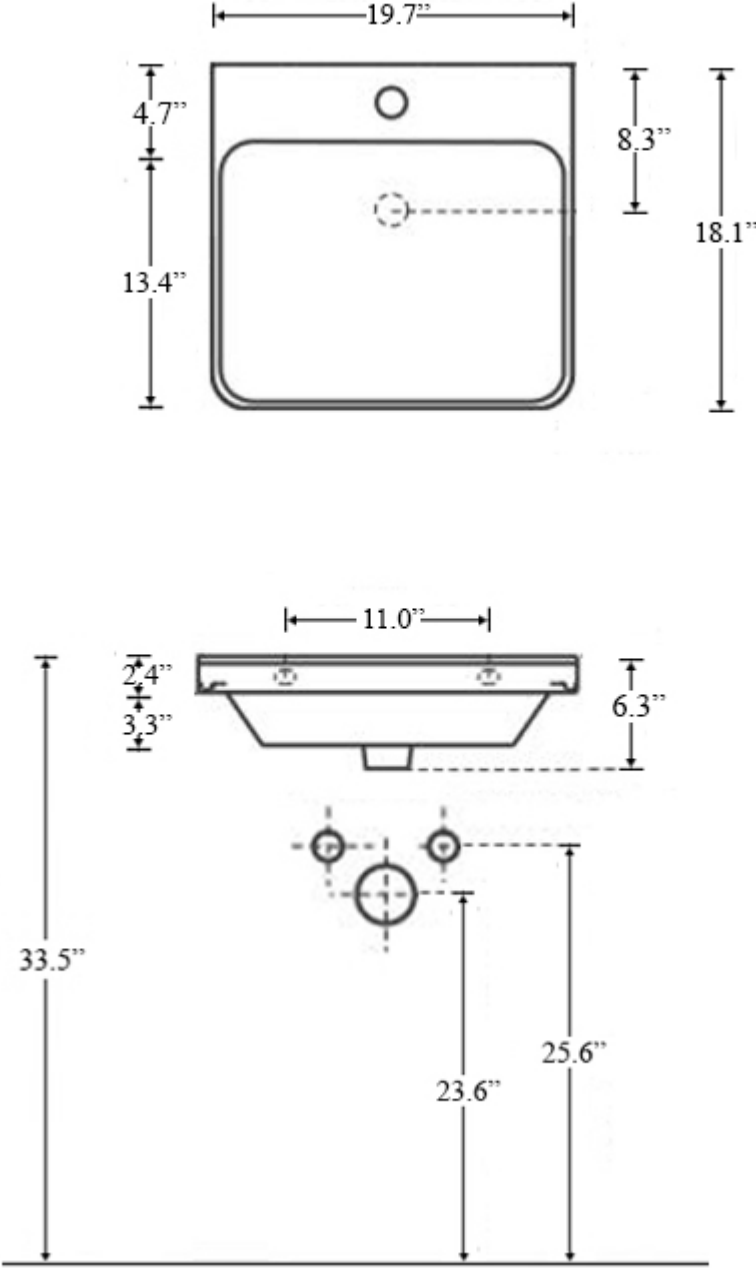

Related Items:

- WSBC 53991 | Push Waste Drain
- WSBC 53922 | Decorative Trap

Finishes:

-  Glossy White
-  Matte Black

SKU# | Options:

- Luxury 50.00 WG | No Faucet Hole, Glossy White
- Luxury 50.01 WG | One Faucet Hole, Glossy White
- Luxury 50.03 WG | Three Faucet Holes, Glossy White
- Luxury 50.00 BM | No Faucet Hole, Matte Black
- Luxury 50.01 BM | One Faucet Hole, Matte Black
- Luxury 50.03 BM | Three Faucet Holes, Matte Black

Codes & Standards:

- ADA Compliant

* WS Bath Collections reserves the right to revise dimensions or information on this sheet without notice

Collection Luxury	Model Luxury 50	Dimensions Metric <i>1 inch = 2.54 cm</i> <i>1 inch = 25.4 mm</i>	 1051 Lea Drive - Collegeville, PA 19426 Tel. 215 513 9400 - Fax 610 831 0215 www.ws bathcollections.com - info@ws bathcollections.com
-------------------------------	-----------------------------	---	---

Collection
Luxury

Model |
Luxury 50

Dimensions Metric
1 inch = 2.54 cm
1 inch = 25.4 mm

WS[®]
BATH
COLLECTIONS

1051 Lea Drive - Collegeville, PA 19426
Tel. 215 513 9400 - Fax 610 831 0215
www.ws bathcollections.com - info@ws bathcollections.com

Silicone (optional)

Collection
Luxury

Model |
Luxury 50

Dimensions Metric
1 inch = 2.54 cm
1 inch = 25.4 mm

WS[®]
BATH
COLLECTIONS

1051 Lea Drive - Collegeville, PA 19426
Tel. 215 513 9400 - Fax 610 831 0215
www.ws bathcollections.com - info@ws bathcollections.com