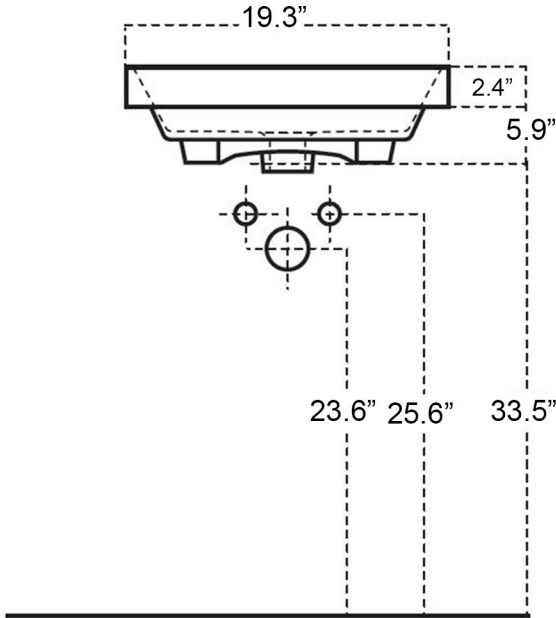

Product Specs Sheets

Cover Page

Luxury 49L

Features

- Bathroom Sink
- Glossy White Finish
- Wall Mount or Drop-In Installation
- With Single Faucet Hole
- Without Overflow

Related Items:

- WSBC 53995 | Push Waste Drain
- WSBC 53922 | Decorative Trap

Finishes:

 Glossy White

SKU# | Options:

- Luxury 49L WG | Glossy White

* WS Bath Collections reserves the right to revise dimensions or information on this sheet without notice

Collection Luxury	Model Luxury 49L	Dimensions Metric <i>1 inch = 2.54 cm</i> <i>1 inch = 25.4 mm</i>	 1051 Lea Drive - Collegeville, PA 19426 Tel. 215 513 9400 - Fax 610 831 0215 www.ws bathcollections.com - info@ws bathcollectins.com
-----------------------------	------------------------------	--	---

Product Specs Sheets

Collection
Luxury

Model |
Luxury 49L

Dimensions Metric
1 inch = 2.54 cm
1 inch = 25.4 mm

WS®
BATH
COLLECTIONS

1051 Lea Drive - Collegeville, PA 19426
Tel. 215 513 9400 - Fax 610 831 0215
www.ws bathcollections.com - info@ws bathcollectins.com

MOUNTING HARDWARE

Wall-mount installation

Vessel/ countertop installation

Bolts

Silicone (*optional*)

Collection
Luxury

Model |
Luxury 49L

Dimensions Metric
1 inch = 2.54 cm
1 inch = 25.4 mm