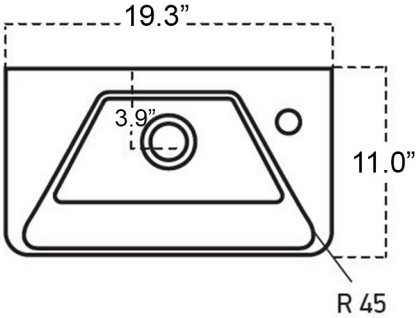

Product Specs Sheets

Cover Page

Luxury 49L

Features

- Bathroom Sink
- Glossy White Finish
- Wall Mount or Drop-In Installation
- With Single Faucet Hole
- Without Overflow

Related Items:

- WSBC 53995 | Push Waste Drain
- WSBC 53922 | Decorative Trap

Finishes:

 Glossy White

SKU# | Options:

- Luxury 49L WG | Glossy White

* WS Bath Collections reserves the right to revise dimensions or information on this sheet without notice

Collection Luxury	Model Luxury 49L	Dimensions Metric <i>1 inch = 2.54 cm</i> <i>1 inch = 25.4 mm</i>	 1051 Lea Drive - Collegeville, PA 19426 Tel. 215 513 9400 - Fax 610 831 0215 www.ws bathcollections.com - info@ws bathcollectins.com
-----------------------------	------------------------------	--	---

Product Specs Sheets

Collection
Luxury

Model |
Luxury 49L

Dimensions Metric
1 inch = 2.54 cm
1 inch = 25.4 mm

WS®
BATH
COLLECTIONS

1051 Lea Drive - Collegeville, PA 19426
Tel. 215 513 9400 - Fax 610 831 0215
www.ws bathcollections.com - info@ws bathcollectins.com

MOUNTING HARDWARE

Wall-mount installation

Vessel/ countertop installation

Bolts

Silicone (*optional*)

Collection
Luxury

Model |
Luxury 49L

Dimensions Metric
1 inch = 2.54 cm
1 inch = 25.4 mm