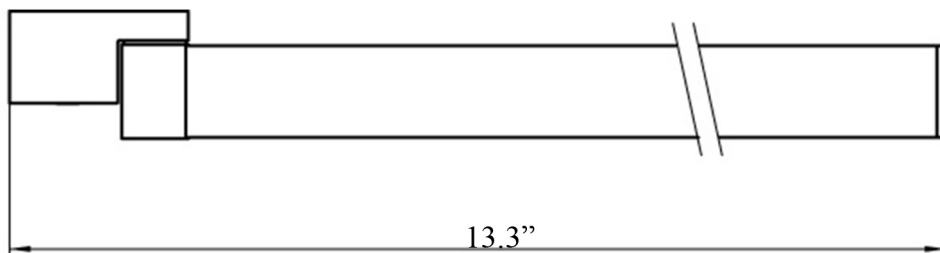

Loft 0550.31

Features

- Double Swiveling Towel Bar
- Available in 3 Finishes: Polished Chrome, Matte Black and Matte White
- Solid Brass Base
- Made in Germany

SKU# | Option:

- Loft 0550.001.31 | Polished Chrome
- Loft 0550.133.31 | Matte Black
- Loft 0550.139.31 | Matte White

Finishes:

 Polished Chrome

 Matte Black

 Matte White

Collection
Loft

Model |
Loft 0550.31

Dimensions Metric

1 inch = 2.54 cm

1 inch = 25.4 mm

1051 Lea Drive - Collegeville, PA 19426
Tel. 215 513 9400 - Fax 610 831 0215

www.ws bathcollections.com - info@ws bathcollectins.com

Product Specs Sheets

Collection
Loft

Model |
Loft 0550.33

Dimensions Metric

1 inch = 2.54 cm
1 inch = 25.4 mm

WS[®]
BATH
COLLECTIONS

1051 Lea Drive - Collegeville, PA 19426
Tel. 215 513 9400 - Fax 610 831 0215

www.ws bathcollections.com - info@ws bathcollections.com