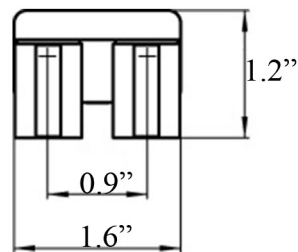

Finishes:

 Polished Chrome

 Matte Black

 Matte White

Collection
Loft

Model |
Loft 0550.31

Dimensions Metric

1 inch = 2.54 cm

1 inch = 25.4 mm

1051 Lea Drive - Collegeville, PA 19426
Tel. 215 513 9400 - Fax 610 831 0215

www.ws bathcollections.com - info@ws bathcollectins.com

Product Specs Sheets

Collection
Loft

Model |
Loft 0550.33

Dimensions Metric

1 inch = 2.54 cm
1 inch = 25.4 mm

WS[®]
BATH
COLLECTIONS

1051 Lea Drive - Collegeville, PA 19426
Tel. 215 513 9400 - Fax 610 831 0215

www.ws bathcollections.com - info@ws bathcollections.com