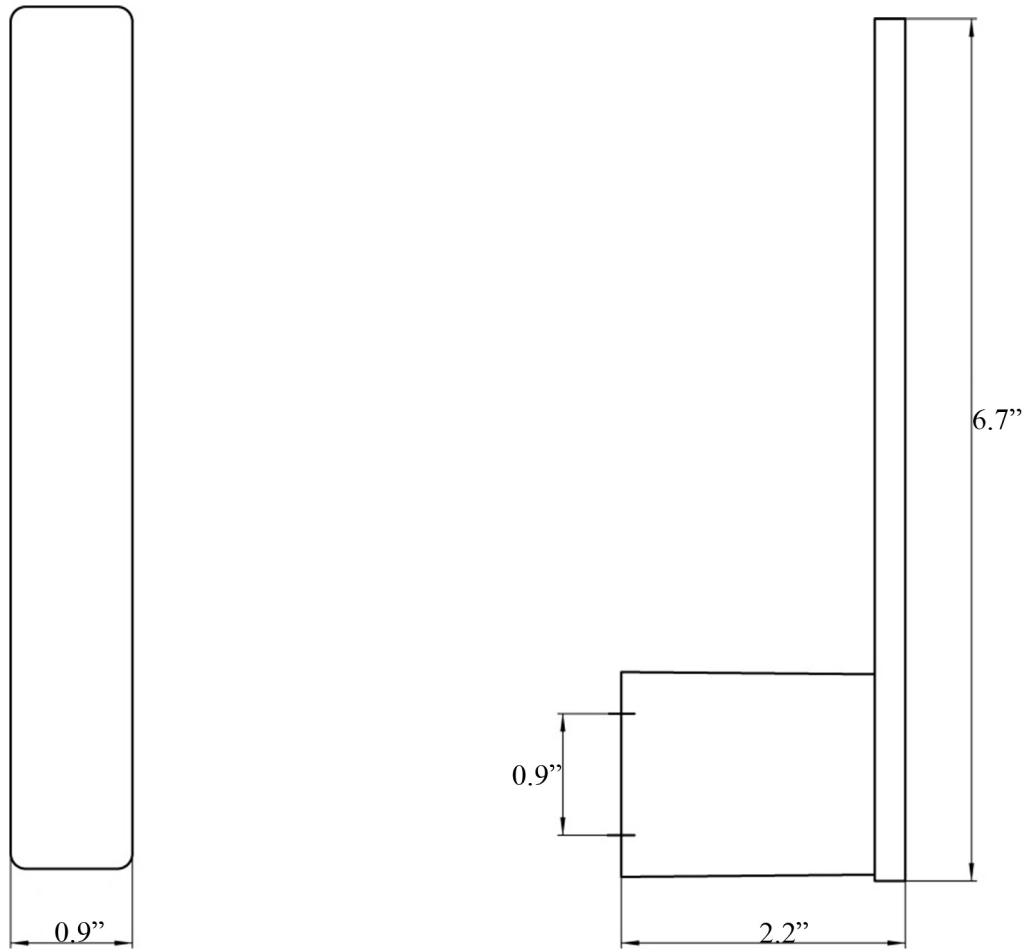

### Finishes:

 Polished Chrome

 Matte Black

 Matte White

**Collection**  
Loft

**Model |**  
Loft 0505.01

Dimensions Metric

*1 inch = 2.54 cm*

# Product Specs Sheets

Collection  
Loft

Model |  
Loft 0505.01

Dimensions Metric

*1 inch = 2.54 cm*  
*1 inch = 25.4 mm*

**WS**<sup>®</sup>  
**BATH**  
**COLLECTIONS**

1051 Lea Drive - Collegeville, PA 19426  
Tel. 215 513 9400 - Fax 610 831 0215  
[www.ws bathcollections.com](http://www.ws bathcollections.com) - [info@ws bathcollections.com](mailto:info@ws bathcollections.com)