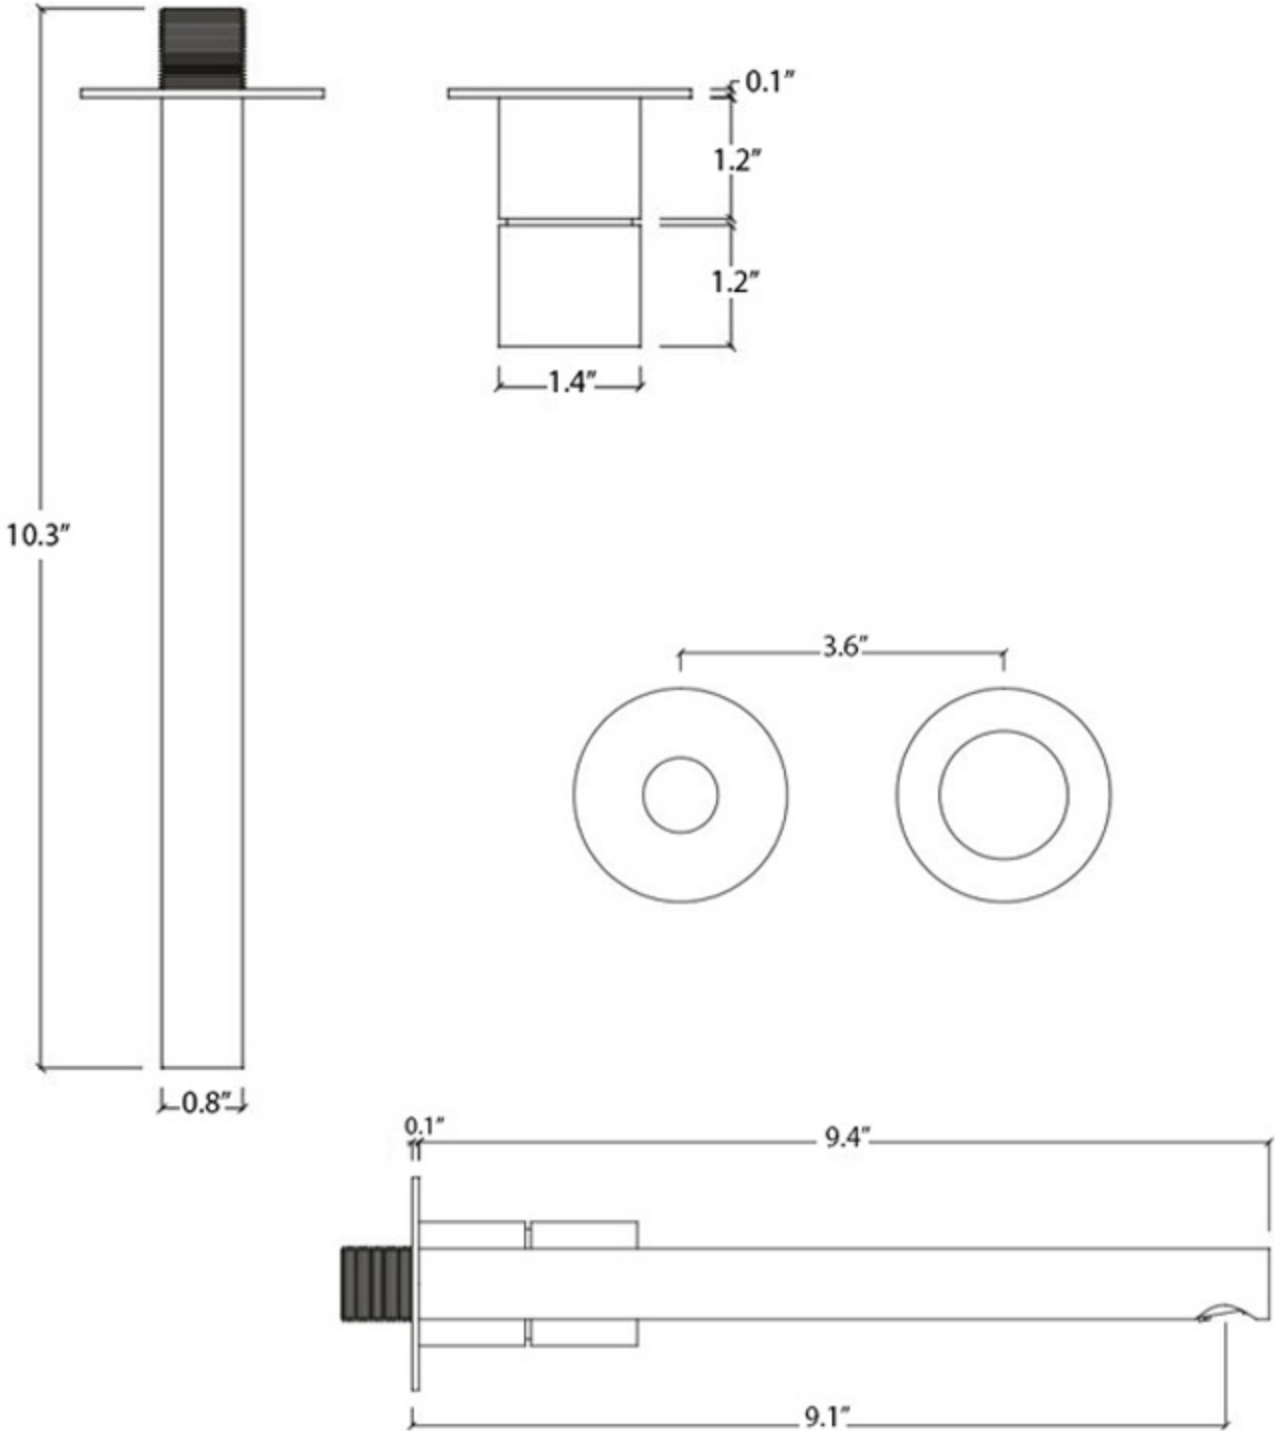

Features

- Modern Wall-Mounted Bathroom Faucet with 1-Handle
- Single handle lever controls water flow and temperature
- Brushed Stainless Steel Finish (AISI 304)
- Requires 2-Hole Installation
- Flow Rate: 1.5 GPM
- Spout Reach: 9.1"

Lapa T7.16

Finishes

 Brushed Stainless Steel

<p><b>Collection</b> Lapa</p>	<p><b>Model  </b> Lapa T7.16</p>	<p>Dimensions Metric <i>1 inch = 2.54 cm</i> <i>1 inch = 25.4 mm</i></p>	 <p>1051 Lea Drive - Collegeville, PA 19426 Tel. 215 513 9400 - Fax 610 831 0215 <a href="http://www.ws bathcollections.com">www.ws bathcollections.com</a> - <a href="mailto:info@ws bathcollectins.com">info@ws bathcollectins.com</a></p>
-----------------------------------	--------------------------------------	--	---

# Product Specs Sheets

**Collection**  
Lapa

**Model** |  
Lapa T7.16

Dimensions Metric  
 1 inch = 2.54 cm  
 1 inch = 25.4 mm

1051 Lea Drive - Collegeville, PA 19426  
 Tel. 215 513 9400 - Fax 610 831 0215  
[www.ws bathcollections.com](http://www.ws bathcollections.com) - [info@ws bathcollectins.com](mailto:info@ws bathcollectins.com)

# Product Specs Sheets / Parts Diagram

Note: Item Fully Assembled

FOR ASSEMBLY FOLLOW THE INDICATIONS OF THE DRAWING