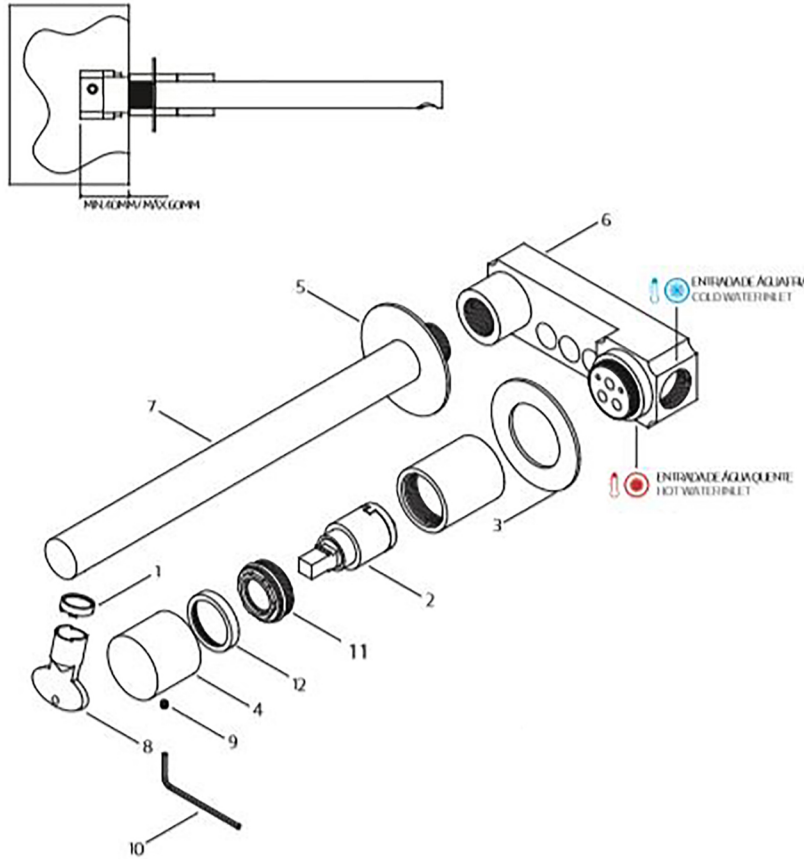

Features

- Modern Wall-Mounted Bathroom Faucet with 1-Handle
- Single handle lever controls water flow and temperature
- Brushed Stainless Steel Finish (AISI 304)
- Requires 2-Hole Installation
- Flow Rate: 1.5 GPM
- Spout Reach: 9.1"

Lapa T7.16

Finishes

 Brushed Stainless Steel

<p><b>Collection</b> Lapa</p>	<p><b>Model  </b> Lapa T7.16</p>	<p>Dimensions Metric <i>1 inch = 2.54 cm</i> <i>1 inch = 25.4 mm</i></p>	 <p>1051 Lea Drive - Collegeville, PA 19426 Tel. 215 513 9400 - Fax 610 831 0215 <a href="http://www.ws bathcollections.com">www.ws bathcollections.com</a> - <a href="mailto:info@ws bathcollectins.com">info@ws bathcollectins.com</a></p>
-----------------------------------	--------------------------------------	--	---

# Product Specs Sheets

**Collection**  
Lapa

**Model** |  
Lapa T7.16

Dimensions Metric  
 1 inch = 2.54 cm  
 1 inch = 25.4 mm

1051 Lea Drive - Collegeville, PA 19426  
 Tel. 215 513 9400 - Fax 610 831 0215  
[www.ws bathcollections.com](http://www.ws bathcollections.com) - [info@ws bathcollectins.com](mailto:info@ws bathcollectins.com)

# Product Specs Sheets / Parts Diagram

Note: Item Fully Assembled

FOR ASSEMBLY FOLLOW THE INDICATIONS OF THE DRAWING