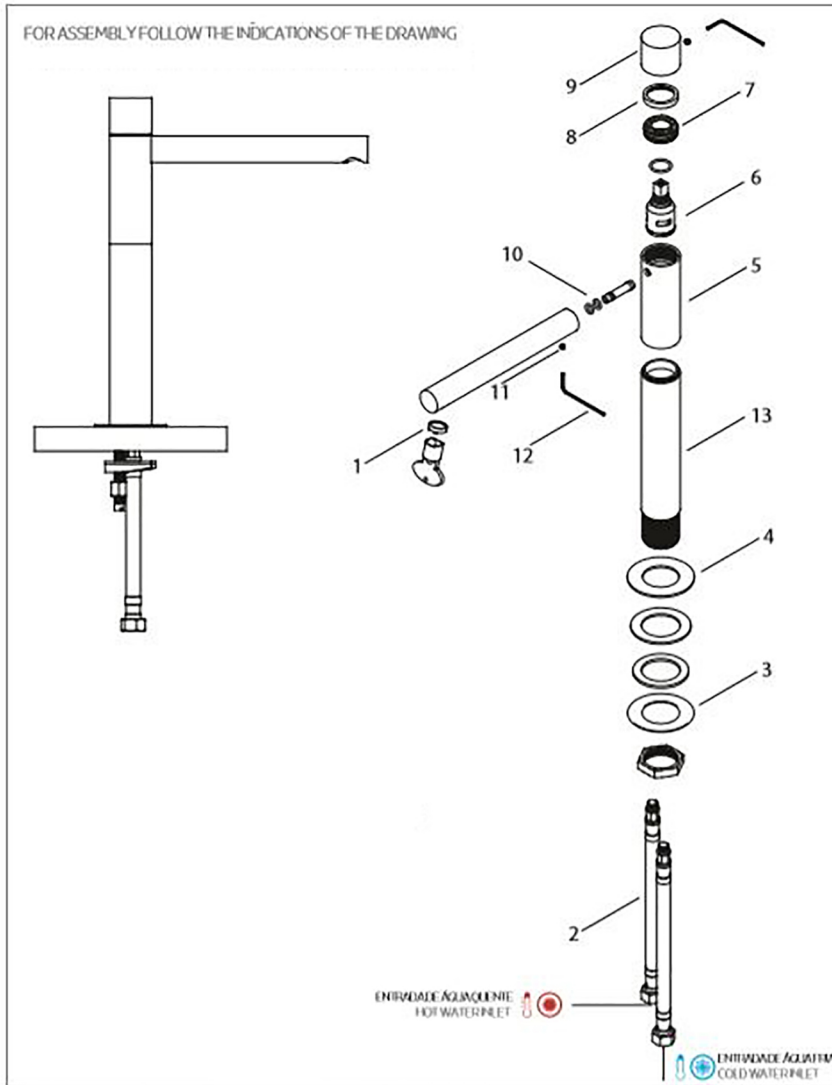

Features

- Modern Deck-Mounted High Bathroom Faucet
- Single handle lever controls water flow and temperature
- Brushed Stainless Steel Finish (AISI 304)
- Requires Single-Hole Installation
- Includes Ceramic Disc Cartridge
- Flow Rate: 1.5 GPM
- Spout Reach: 7.3"

# Product Specs Sheets

**Collection**  
Lapa

**Model** |  
Lapa T7.15

**Dimensions Metric**  
*1 inch = 2.54 cm*  
*1 inch = 25.4 mm*

1051 Lea Drive - Collegeville, PA 19426  
Tel. 215 513 9400 - Fax 610 831 0215  
[www.ws bathcollections.com](http://www.ws bathcollections.com) - [info@ws bathcollectins.com](mailto:info@ws bathcollectins.com)

# Product Specs Sheets / Parts Diagram

Note: Item Fully Assembled

## TECHNICAL DATA

Nº	REFERENCE	DESCRIPTION
01	___	AERATOR
02	___	FLEXIBLE CONNECTION
03	___	FIXING KIT
04	___	PLATE
05	___	TAP BODY
06	___	CARTRIDGE
07	___	LOCKNUT
08	___	CARTRIDGES CONCEALER
09	___	HANDLE
10	___	SPOUT
11	___	UMBRAK SCREW
12	___	UMBRAK KEY
13	___	INCREASE BODY