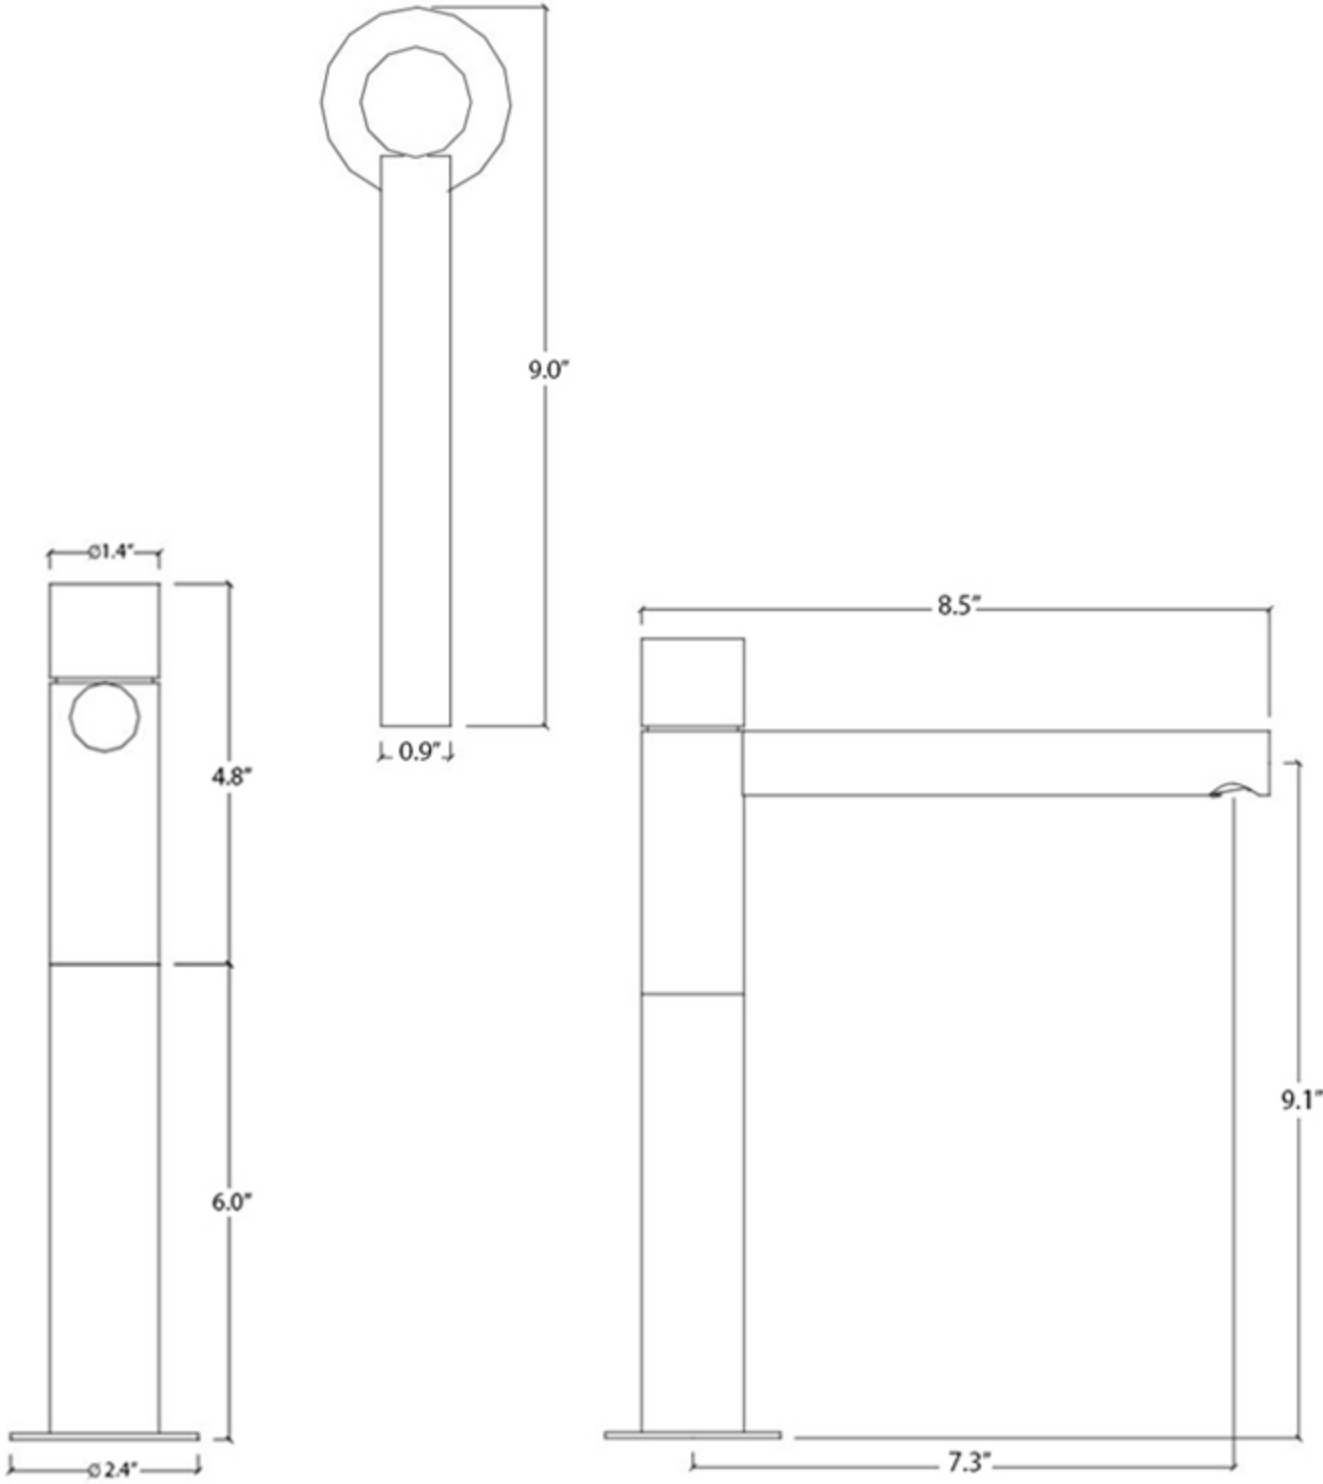

Features

- Modern Deck-Mounted High Bathroom Faucet
- Single handle lever controls water flow and temperature
- Brushed Stainless Steel Finish (AISI 304)
- Requires Single-Hole Installation
- Includes Ceramic Disc Cartridge
- Flow Rate: 1.5 GPM
- Spout Reach: 7.3"

Lapa T7.15

Finishes

 Brushed Stainless Steel

<p><b>Collection</b> Lapa</p>	<p><b>Model  </b> Lapa T7.15</p>	<p>Dimensions Metric  <i>1 inch = 2.54 cm</i>  <i>1 inch = 25.4 mm</i></p>	 <p>1051 Lea Drive - Collegeville, PA 19426          Tel. 215 513 9400 - Fax 610 831 0215  <a href="http://www.ws bathcollections.com">www.ws bathcollections.com</a> - <a href="mailto:info@ws bathcollectins.com">info@ws bathcollectins.com</a></p>
-----------------------------------	--------------------------------------	--	---

# Product Specs Sheets

**Collection**  
Lapa

**Model** |  
Lapa T7.15

**Dimensions Metric**  
*1 inch = 2.54 cm*  
*1 inch = 25.4 mm*

1051 Lea Drive - Collegeville, PA 19426  
Tel. 215 513 9400 - Fax 610 831 0215  
[www.ws bathcollections.com](http://www.ws bathcollections.com) - [info@ws bathcollectins.com](mailto:info@ws bathcollectins.com)

On color finishings, do not use products containing alcohol, acetone and other solvents.

**Collection**  
Lapa

**Model** |  
Lapa T7.15

Dimensions Metric

1 inch = 2.54 cm

1 inch = 25.4 mm

**WS**®  
**BATH**  
**COLLECTIONS**