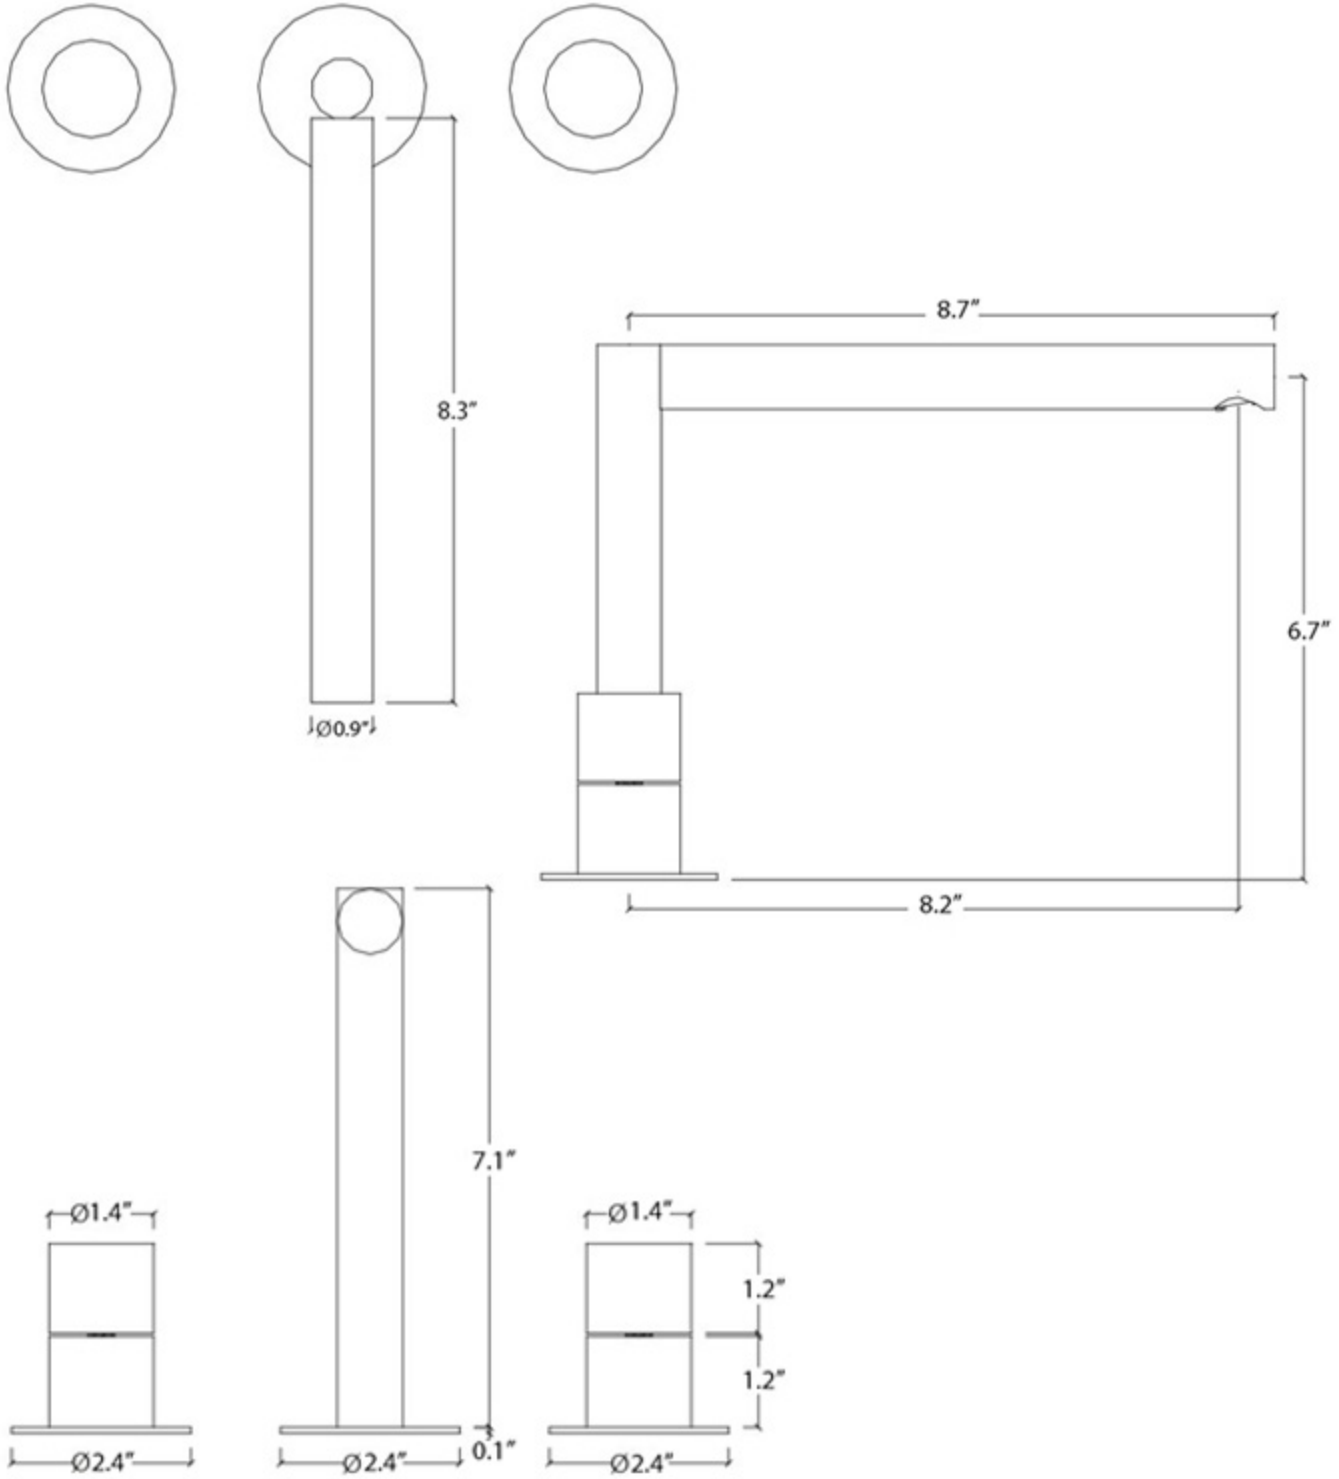

Features

- Modern Deck-Mounted Bathroom Faucet with 2-Handles
- Adjustable Handles Allow for Custom Layout
- Brushed Stainless Steel Finish (AISI 304)
- Requires 3-Hole Installation
- Includes Ceramic Disc Cartridge
- Flow Rate: 1.5 GPM
- Spout Reach: 8.2"

Lapa T7.12.3F

Finishes

 Brushed Stainless Steel

<p>Collection Lapa</p>	<p>Model Lapa T7.12.3F</p>	<p>Dimensions Metric <i>1 inch = 2.54 cm</i> <i>1 inch = 25.4 mm</i></p>	 <p>1051 Lea Drive - Collegeville, PA 19426 Tel. 215 513 9400 - Fax 610 831 0215 www.ws bathcollections.com - info@ws bathcollectins.com</p>
-----------------------------------	---	--	---

Product Specs Sheets

Collection
Lapa

Model |
Lapa T7.12.3F

Dimensions Metric
 1 inch = 2.54 cm
 1 inch = 25.4 mm

WS®
BATH
COLLECTIONS

1051 Lea Drive - Collegeville, PA 19426
 Tel. 215 513 9400 - Fax 610 831 0215
www.ws bathcollections.com - info@ws bathcollectins.com

Product Specs Sheets / Parts Diagram

Note: Item Fully Assembled

TECHNICAL DATA

Nº	REFERENCE	DESCRIPTION
01	___	AERATOR
02	___	FLEXIBLE CONNECTION
03	___	SPOUT FIXING KIT
04	___	SPOUT PLATE
05	___	SPOUT BODY
06	___	HOT WATER BASIN VALVE
07	___	HANDLE FIXING KIT
08	___	HANDLE PLATE
09	___	HANDLE
10	___	SPOUT SET
11	___	UMBRAK SCREW
12	___	UMBRAK KEY
13	___	COLD WATER BASIN VALVE
14	___	O-RING
15	___	HOOD