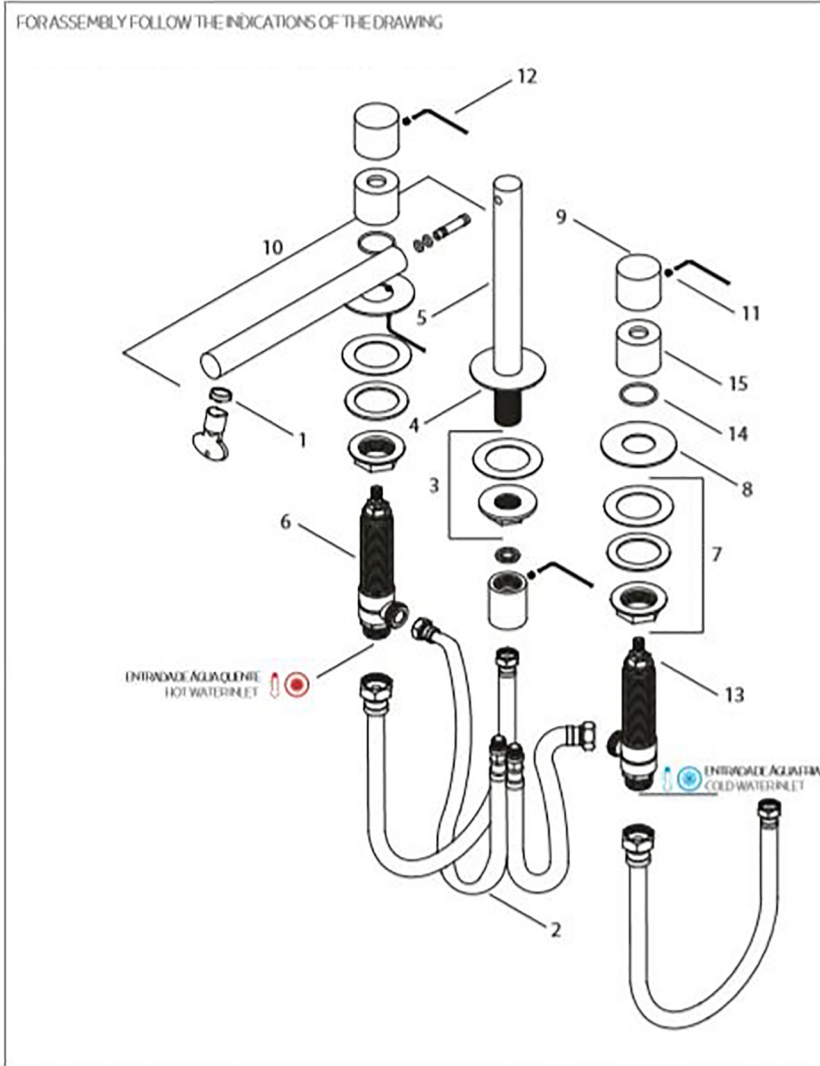

Features

- Modern Deck-Mounted Bathroom Faucet with 2-Handles
- Adjustable Handles Allow for Custom Layout
- Brushed Stainless Steel Finish (AISI 304)
- Requires 3-Hole Installation
- Includes Ceramic Disc Cartridge
- Flow Rate: 1.5 GPM
- Spout Reach: 8.2"

Product Specs Sheets

Collection
Lapa

Model |
Lapa T7.12.3F

Dimensions Metric
 1 inch = 2.54 cm
 1 inch = 25.4 mm

WS®
BATH
COLLECTIONS

1051 Lea Drive - Collegeville, PA 19426
 Tel. 215 513 9400 - Fax 610 831 0215
www.ws bathcollections.com - info@ws bathcollectins.com

Product Specs Sheets / Parts Diagram

Note: Item Fully Assembled

TECHNICAL DATA

Nº	REFERENCE	DESCRIPTION
01	___	AERATOR
02	___	FLEXIBLE CONNECTION
03	___	SPOUT FIXING KIT
04	___	SPOUT PLATE
05	___	SPOUT BODY
06	___	HOT WATER BASIN VALVE
07	___	HANDLE FIXING KIT
08	___	HANDLE PLATE
09	___	HANDLE
10	___	SPOUT SET
11	___	UMBRAK SCREW
12	___	UMBRAK KEY
13	___	COLD WATER BASIN VALVE
14	___	O-RING
15	___	HOOD

On color finishings, do not use products containing alcohol, acetone and other solvents.

Collection
Lapa

Model |
Lapa T7.12.3F

Dimensions Metric

1 inch = 2.54 cm
1 inch = 25.4 mm

WS®
BATH
COLLECTIONS

1051 Lea Drive - Collegeville, PA 19426
Tel. 215 513 9400 - Fax 610 831 0215