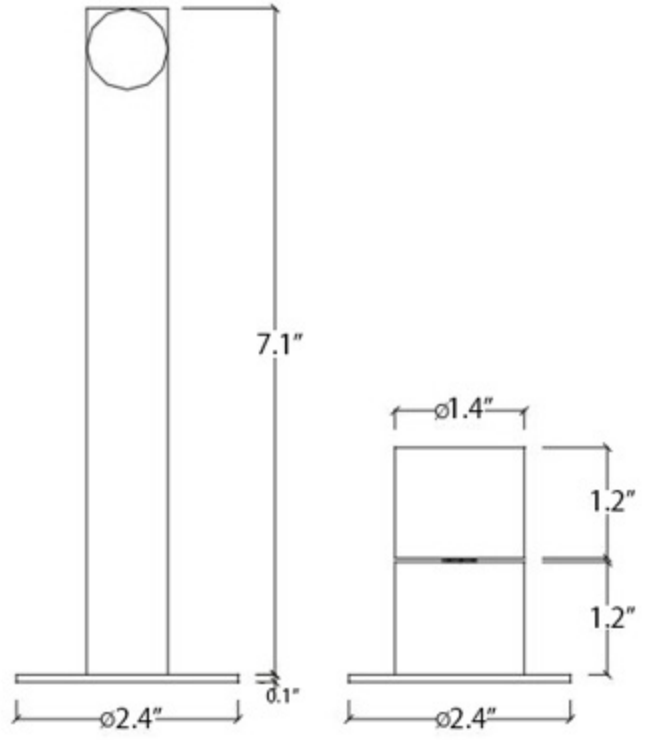

Product Specs Sheets

Collection
Lapa

Model |
Lapa T7.12

Dimensions Metric
1 inch = 2.54 cm
1 inch = 25.4 mm

WS®
BATH
COLLECTIONS

1051 Lea Drive - Collegeville, PA 19426
Tel. 215 513 9400 - Fax 610 831 0215
www.ws bathcollections.com - info@ws bathcollectins.com