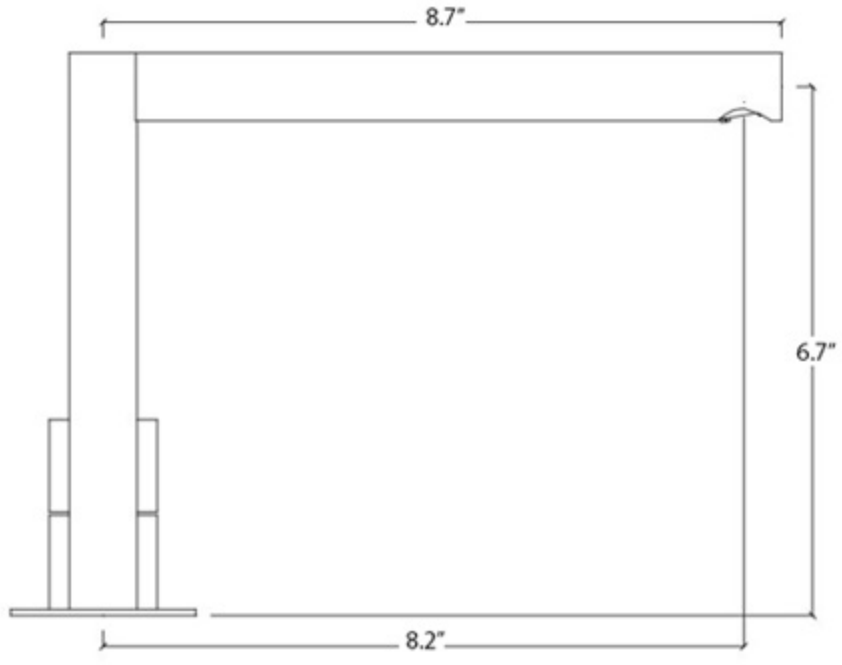

Product Specs Sheets

Collection
Lapa

Model |
Lapa T7.12

Dimensions Metric
1 inch = 2.54 cm
1 inch = 25.4 mm

WS®
BATH
COLLECTIONS

1051 Lea Drive - Collegeville, PA 19426
Tel. 215 513 9400 - Fax 610 831 0215
www.ws bathcollections.com - info@ws bathcollectins.com