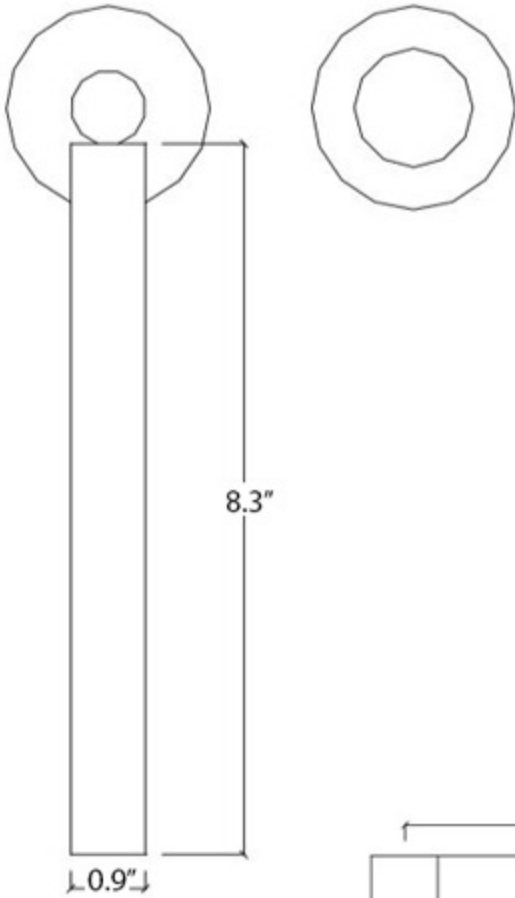

Product Specs Sheets

Collection
Lapa

Model |
Lapa T7.12

Dimensions Metric
1 inch = 2.54 cm
1 inch = 25.4 mm

WS®
BATH
COLLECTIONS

1051 Lea Drive - Collegeville, PA 19426
Tel. 215 513 9400 - Fax 610 831 0215
www.ws bathcollections.com - info@ws bathcollectins.com