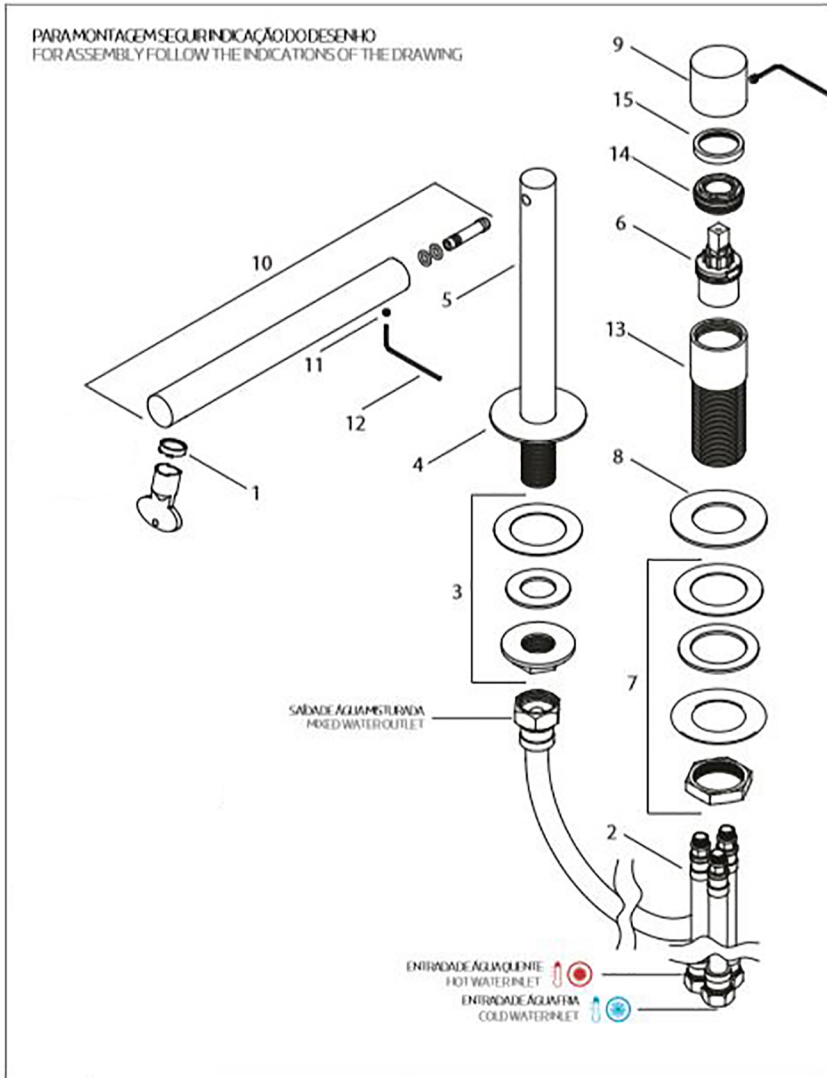

Features

- Modern Deck-Mounted Bathroom Faucet with 1-Handle
- Single handle lever controls water flow and temperature
- Brushed Stainless Steel Finish (AISI 304)
- Requires 2-Hole Installation
- Includes Ceramic Disc Cartridge
- Flow Rate: 1.5 GPM
- Spout Reach: 8.2"

Dimensions Metric
1 inch = 2.54 cm
1 inch = 25.4 mm

WS®
BATH
COLLECTIONS

1051 Lea Drive - Collegeville, PA 19426
Tel. 215 513 9400 - Fax 610 831 0215
www.ws bathcollections.com - info@ws bathcollectins.com

Product Specs Sheets / Parts Diagram

Note: Item Fully Assembled

TECHNICAL DATA

Nº	REFERENCE	DESCRIPTION
01	___	AERATOR
02	___	FLEXIBLE CONNECTION
03	___	SPOUT FIXING KIT
04	___	SPOUT PLATE
05	___	SPOUT BODY
06	___	CARTRIDGE
07	___	HANDLE FIXING KIT
08	___	HANDLE PLATE
09	___	HANDLE
10	___	SPOUT SET
11	___	UMBRAK SCREW
12	___	UMBRAK KEY
13	___	CARTRIDGE SEAT
14	___	LOCKNUT
15	___	CARTRIDGE COVER

On color finishings, do not use products containing alcohol, acetone and other solvents.

Collection
Lapa

Model |
Lapa T7.12

Dimensions Metric

1 inch = 2.54 cm
1 inch = 25.4 mm

WS[®]
BATH
COLLECTIONS

1051 Lea Drive - Collegeville, PA 19426
Tel. 215 513 9400 - Fax 610 831 0215