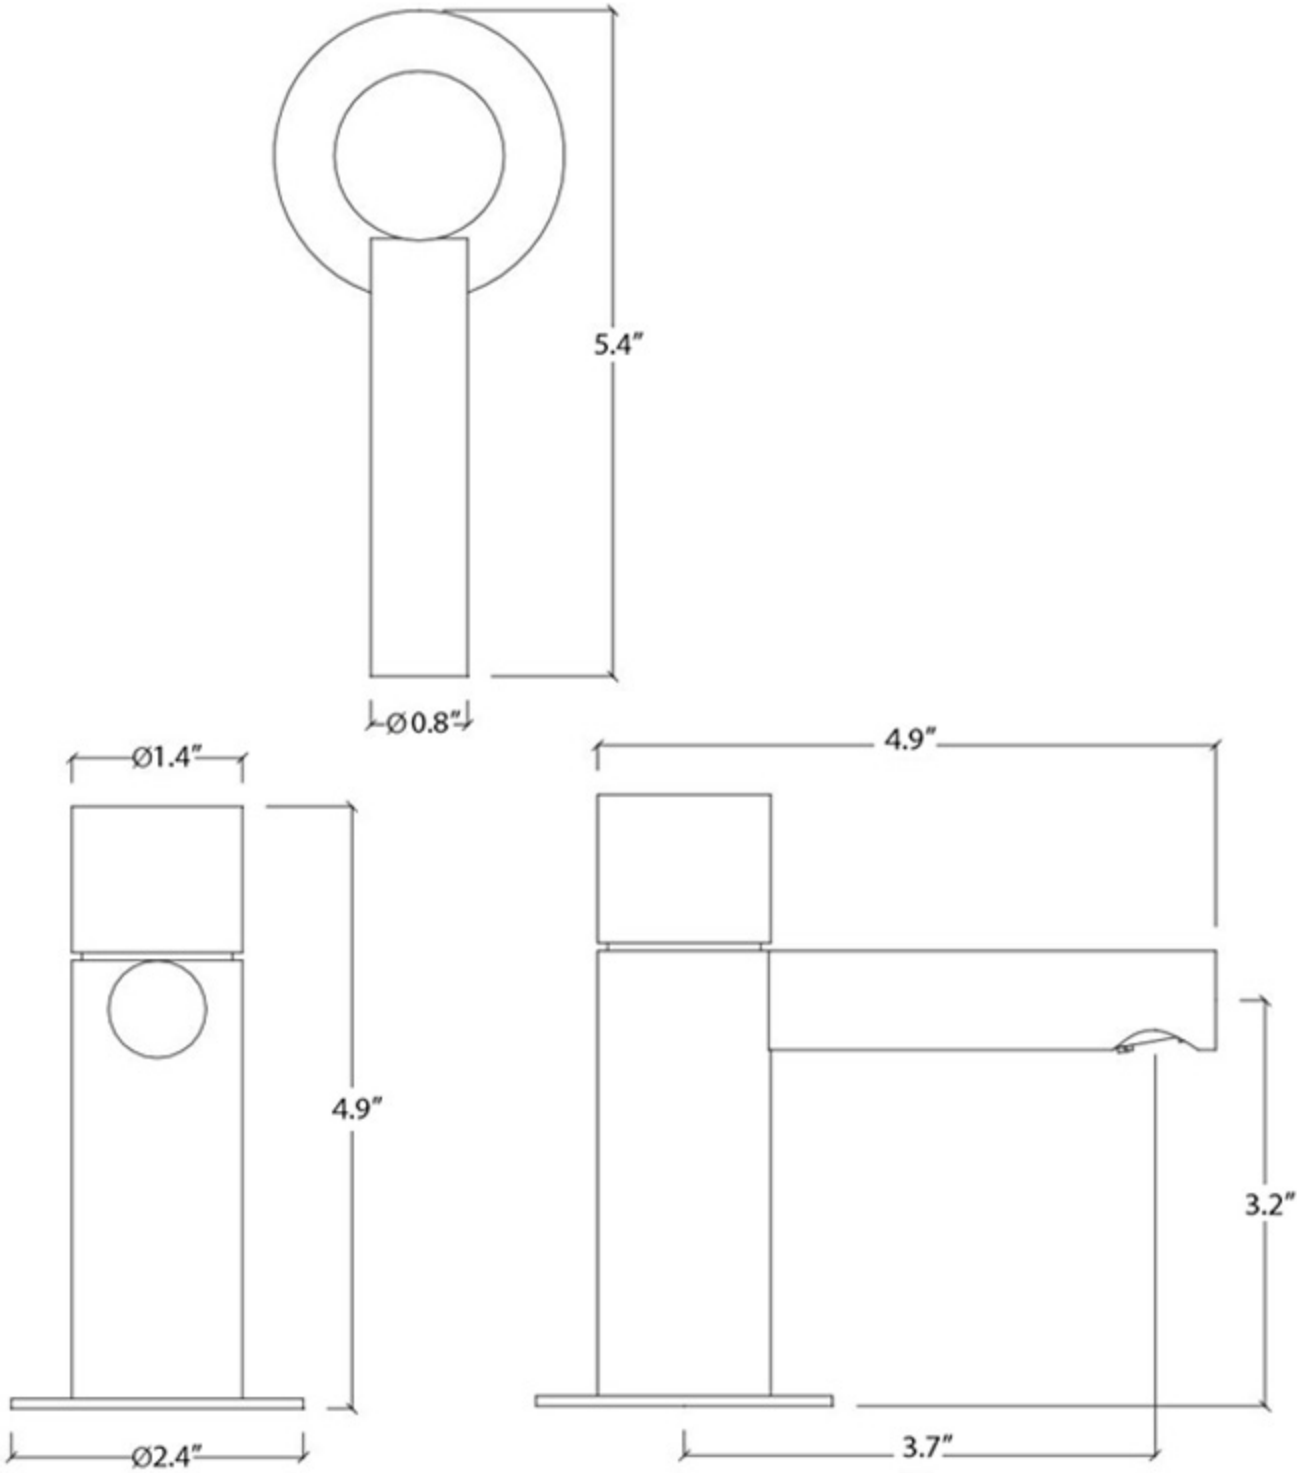

Features

- Modern Deck-Mounted Bathroom Faucet
- Single handle lever controls water flow and temperature
- Brushed Stainless Steel Finish (AISI 304)
- Requires Single-Hole Installation
- Includes Ceramic Disc Cartridge
- Flow Rate: 1.5 GPM
- Spout Reach: 3.7"

Lapa T7.10

Finishes

 Brushed Stainless Steel

<p>Collection Lapa</p>	<p>Model Lapa T7.10</p>	<p>Dimensions Metric <i>1 inch = 2.54 cm</i> <i>1 inch = 25.4 mm</i></p>	 <p>1051 Lea Drive - Collegeville, PA 19426 Tel. 215 513 9400 - Fax 610 831 0215 www.ws bathcollections.com - info@ws bathcollectins.com</p>
-----------------------------------	--------------------------------------	----------------------------------------------------------------------------------	-------------------------------------------------------------------------------------------------------------------------------------------------------------------------------------------------------------------------------------------------------------------------------------------------------------------------------------------

Product Specs Sheets

Collection
Lapa

Model |
Lapa T7.10

Dimensions Metric
1 inch = 2.54 cm
1 inch = 25.4 mm

WS®
BATH
COLLECTIONS

1051 Lea Drive - Collegeville, PA 19426
Tel. 215 513 9400 - Fax 610 831 0215
www.ws bathcollections.com - info@ws bathcollectins.com

Product Specs Sheets / Parts Diagram

Note: Item Fully Assembled

TECHNICAL DATA

Nº	REFERENCE	DESCRIPTION
01	---	AERATOR
02	---	FLEXIBLE CONNECTION
03	---	FIXING KIT
04	---	PLATE
05	---	TAP BODY
06	---	CARTRIDGE
07	---	LOCKNUT
08	---	CARTRIDGES CONCEALER
09	---	HANDLE
10	---	SPOUT
11	---	UMBRAK SCREW
12	---	UMBRAK KEY