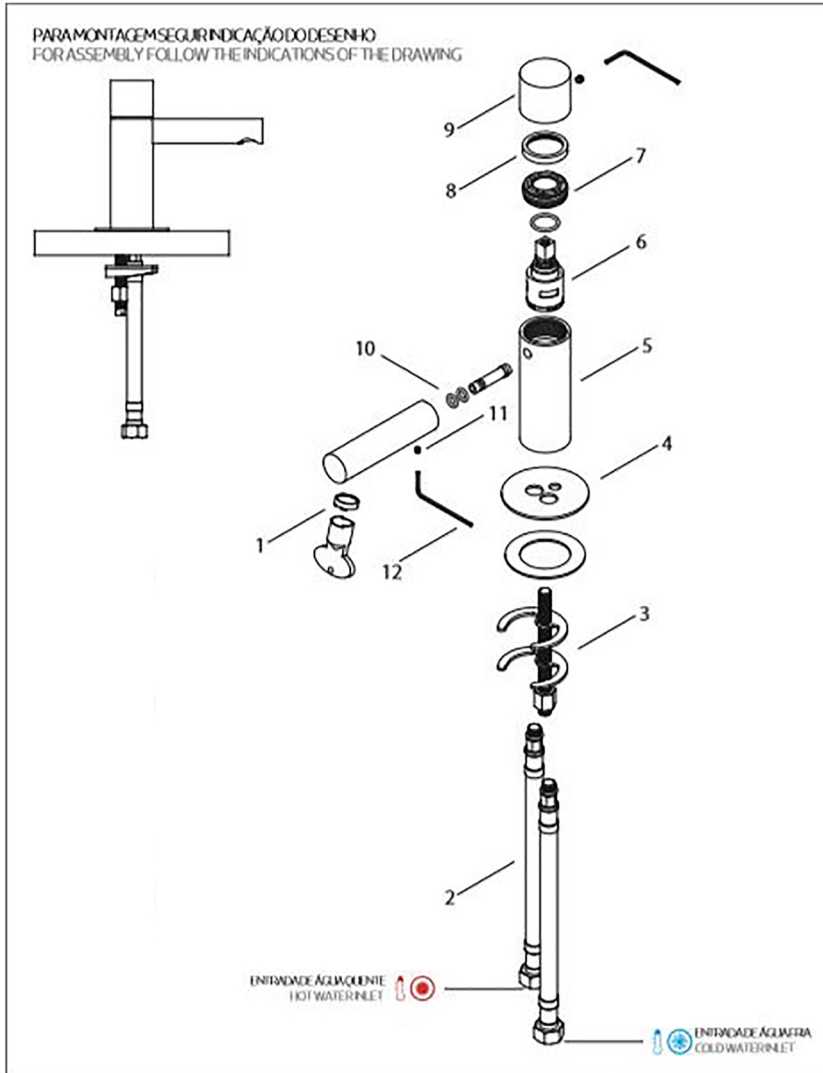

Features

- Modern Deck-Mounted Bathroom Faucet
- Single handle lever controls water flow and temperature
- Brushed Stainless Steel Finish (AISI 304)
- Requires Single-Hole Installation
- Includes Ceramic Disc Cartridge
- Flow Rate: 1.5 GPM
- Spout Reach: 3.7"

Product Specs Sheets

Collection
Lapa

Model |
Lapa T7.10

Dimensions Metric
1 inch = 2.54 cm
1 inch = 25.4 mm

WS®
BATH
COLLECTIONS

1051 Lea Drive - Collegeville, PA 19426
Tel. 215 513 9400 - Fax 610 831 0215
www.ws bathcollections.com - info@ws bathcollectins.com

Product Specs Sheets / Parts Diagram

Note: Item Fully Assembled

TECHNICAL DATA

Nº	REFERENCE	DESCRIPTION
01	---	AERATOR
02	---	FLEXIBLE CONNECTION
03	---	FIXING KIT
04	---	PLATE
05	---	TAP BODY
06	---	CARTRIDGE
07	---	LOCKNUT
08	---	CARTRIDGES CONCEALER
09	---	HANDLE
10	---	SPOUT
11	---	UMBRAK SCREW
12	---	UMBRAK KEY

On color finishings, do not use products containing alcohol, acetone and other solvents.

Collection
Lapa

Model |
Lapa T7.10

Dimensions Metric

1 inch = 2.54 cm
1 inch = 25.4 mm

WS[®]
BATH
COLLECTIONS

1051 Lea Drive - Collegeville, PA 19426
Tel. 215 513 9400 - Fax 610 831 0215