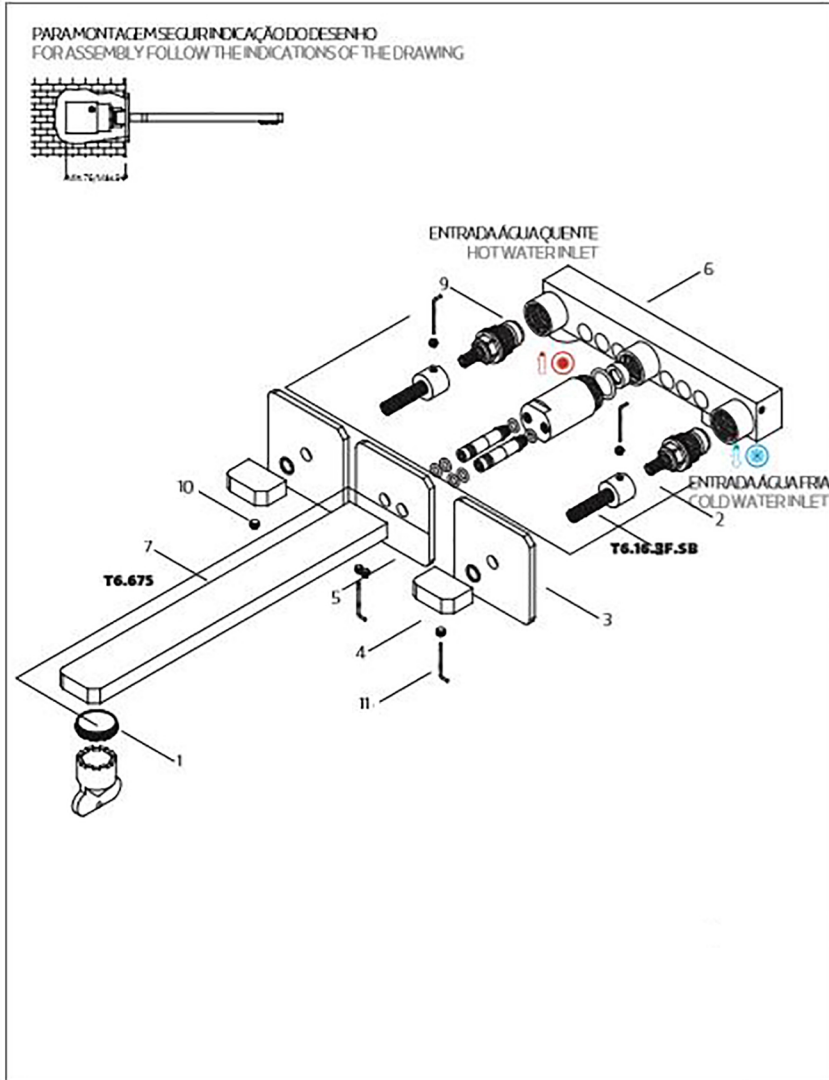

Features

- Modern Wall-Mounted Bathroom Faucet with 2-Handles
- Adjustable Handles Allow for Custom Layout
- Polished Chrome Finish
- Made of Lead-Free Solid Brass
- Requires 3-Hole Installation
- Flow Rate: 1.5 GPM
- Spout Reach: 7.5"

WS[®]
BATH
COLLECTIONS

1051 Lea Drive - Collegeville, PA 19426
Tel. 215 513 9400 - Fax 610 831 0215

www.ws bathcollections.com - info@ws bathcollectins.com

Product Specs Sheets

<p>Collection Itap</p>	<p>Model ITap T6.16.3F</p>	<p>Dimensions Metric 1 inch = 2.54 cm 1 inch = 25.4 mm</p>	<p>WS[®] BATH COLLECTIONS 1051 Lea Drive - Collegeville, PA 19426 Tel. 215 513 9400 - Fax 610 831 0215 www.ws bathcollections.com - info@ws bathcollectins.com</p>
-----------------------------------	-------------------------------------	--	--

Product Specs Sheets / Parts Diagram

Note: Item Fully Assembled

TECHNICAL DATA

Nº	REFERENCE	DESCRIPTION
01	AR6.18 - M18	AERATOR
02	CA6.12F	HEADWORK 1/2" COLD
03	ES6.60MP - 60X45MM	WALL MOUNTED HANDLE PLATE
04	MA6.30 - 30MM	HANDLE
05	ES6.60BP - 60X45MM	WALL MOUNTED SPOUT PLATE
06	—	MIXER BODY
07	—	SPOUT SET
08	—	INCREASE ELEMENT
09	CA6.12Q	HEADWORK 1/2" HOT
10	—	UMBRAK SCREW
11	—	UMBRAK KEY