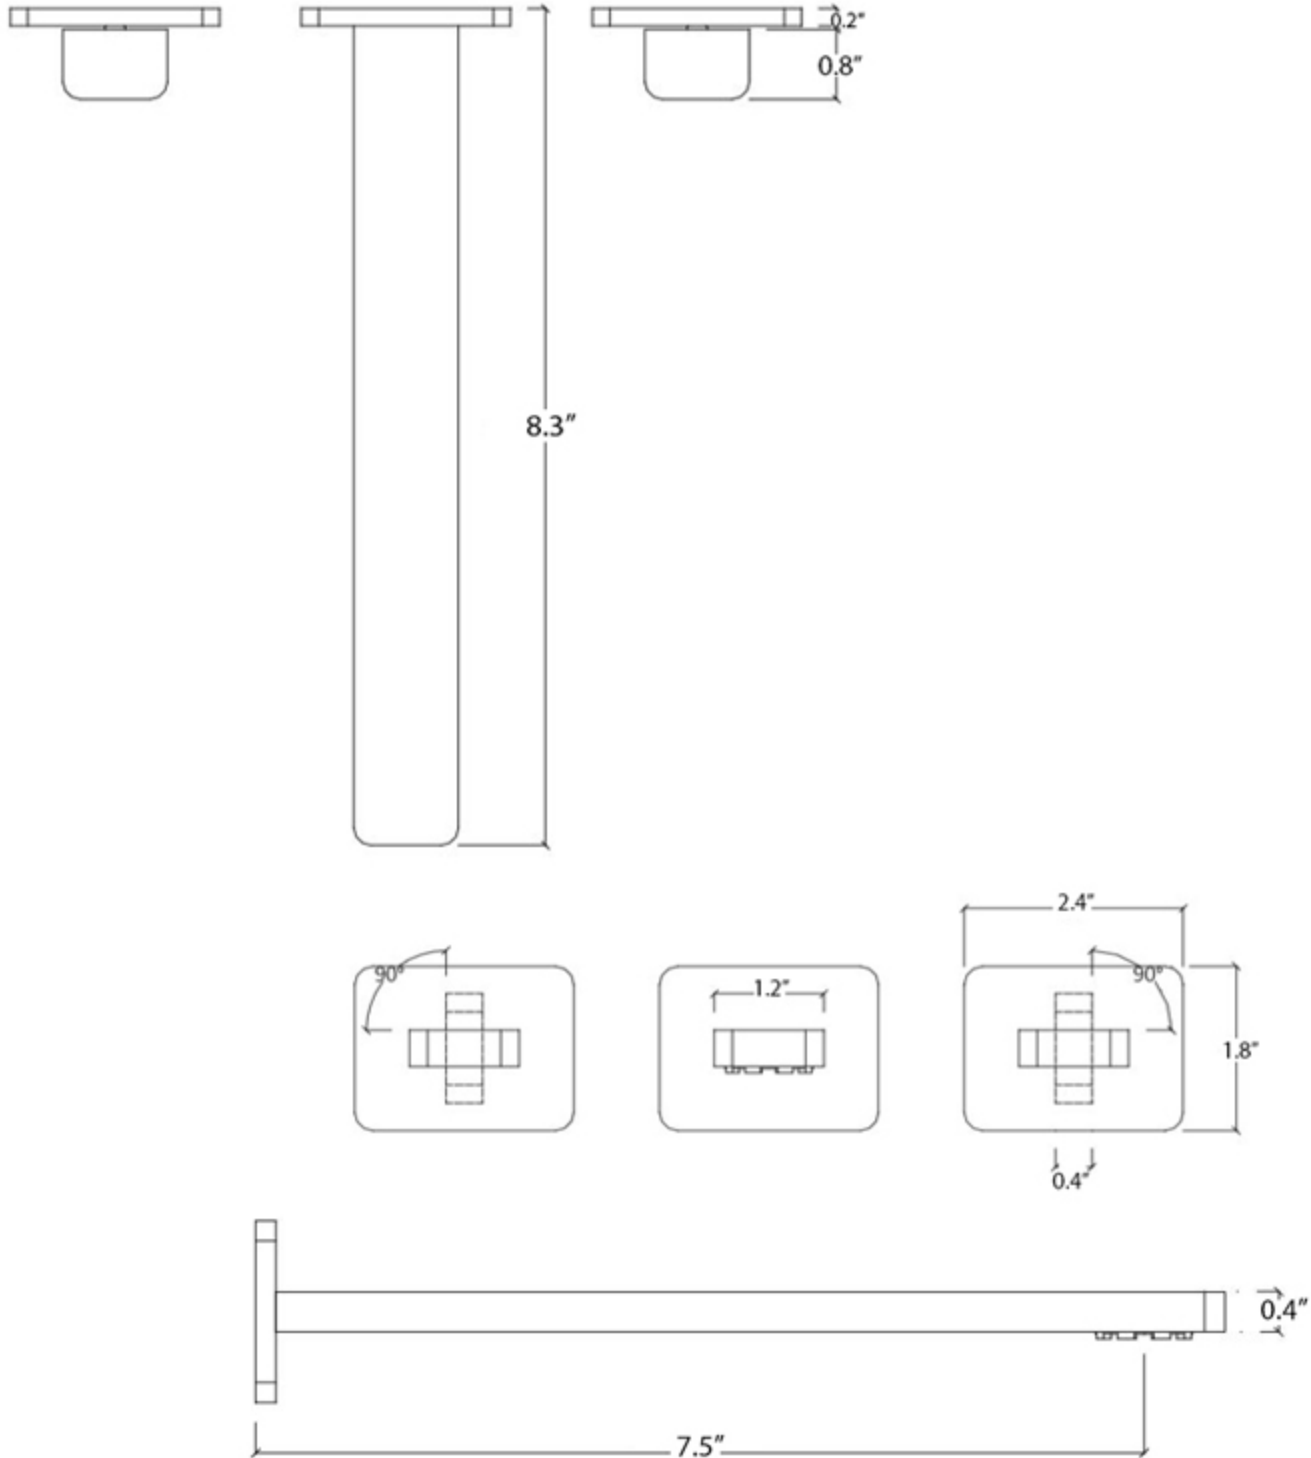

Product Specs Sheets

Collection Itap	Model | ITap T6.16.3F	Dimensions Metric 1 inch = 2.54 cm 1 inch = 25.4 mm	WS® BATH COLLECTIONS 1051 Lea Drive - Collegeville, PA 19426 Tel. 215 513 9400 - Fax 610 831 0215 www.ws bathcollections.com - info@ws bathcollectins.com