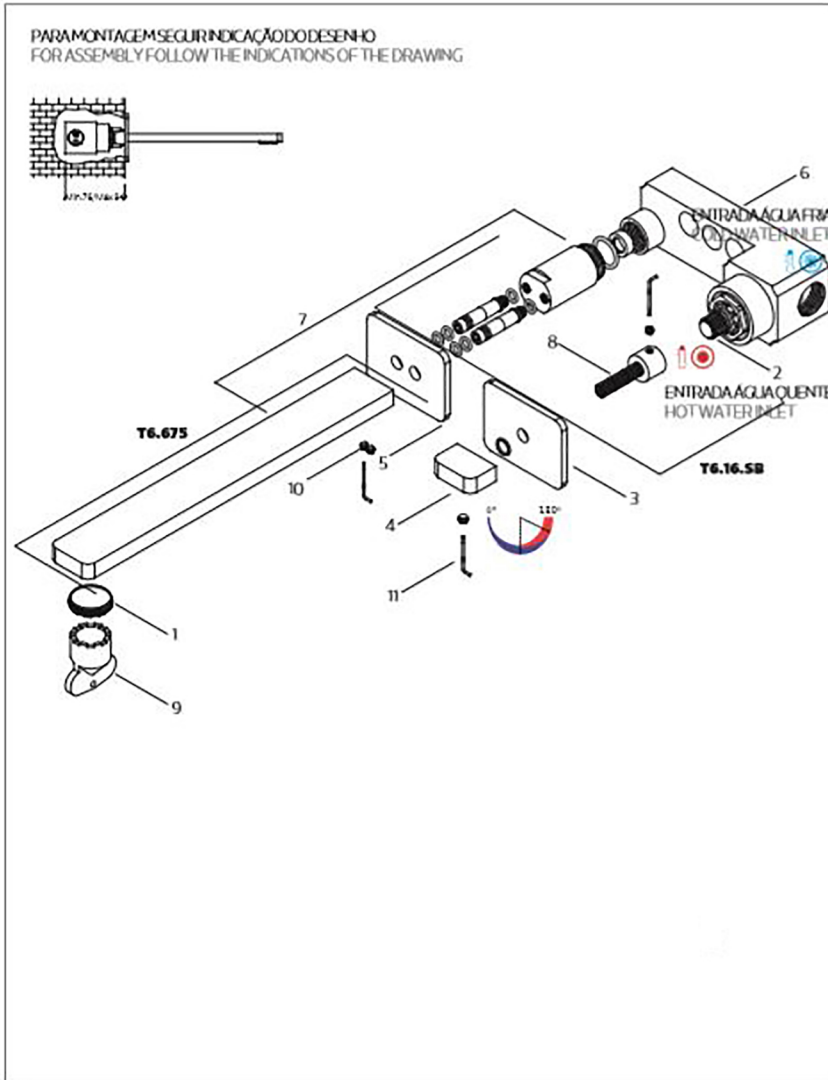

Features

- Modern Wall-Mounted Bathroom Faucet with 1-Handle
- Single handle lever controls water flow and temperature
- Polished Chrome Finish
- Made of Lead-Free Solid Brass
- Requires 2-Hole Installation
- Flow Rate: 1.5 GPM
- Spout Reach: 7.5"

ITap T6.16

Finishes

 Polished Chrome

<p><b>Collection</b> Itap</p>	<p><b>Model  </b> ITap T6.16</p>	<p>Dimensions Metric  <i>1 inch = 2.54 cm</i>  <i>1 inch = 25.4 mm</i></p>	 <p>1051 Lea Drive - Collegeville, PA 19426          Tel. 215 513 9400 - Fax 610 831 0215  <a href="http://www.ws bathcollections.com">www.ws bathcollections.com</a> - <a href="mailto:info@ws bathcollectins.com">info@ws bathcollectins.com</a></p>
-----------------------------------	--------------------------------------	--	---

# Product Specs Sheets

<b>Collection</b> Itap	<b>Model  </b> ITap T6.16	<b>Dimensions Metric</b> <i>1 inch = 2.54 cm</i> <i>1 inch = 25.4 mm</i>	 1051 Lea Drive - Collegeville, PA 19426 Tel. 215 513 9400 - Fax 610 831 0215 <a href="http://www.ws bathcollections.com">www.ws bathcollections.com</a> - <a href="mailto:info@ws bathcollectins.com">info@ws bathcollectins.com</a>
---------------------------	------------------------------	--	---

## TECHNICAL DATA

Nº	REFERENCE	DESCRIPTION
01	AR6.18 - M18	AERATOR
02	CR6.25P	PROGRESSIVE CARTRIDGE
03	ES6.60MP - 60X45MM	WALL MOUNTED HANDLE PLATE
04	MA6.30 - 30MM	HANDLE
05	ES6.60BP - 60X45MM	WALL MOUNTED SPOUT PLATE
06	—	MIXER BODY
07	—	SPOUT SET
08	—	INCREASE ELEMENT
09	—	AERATOR KEY
10	—	UMBRAK SCREW
11	—	UMBRAK KEY