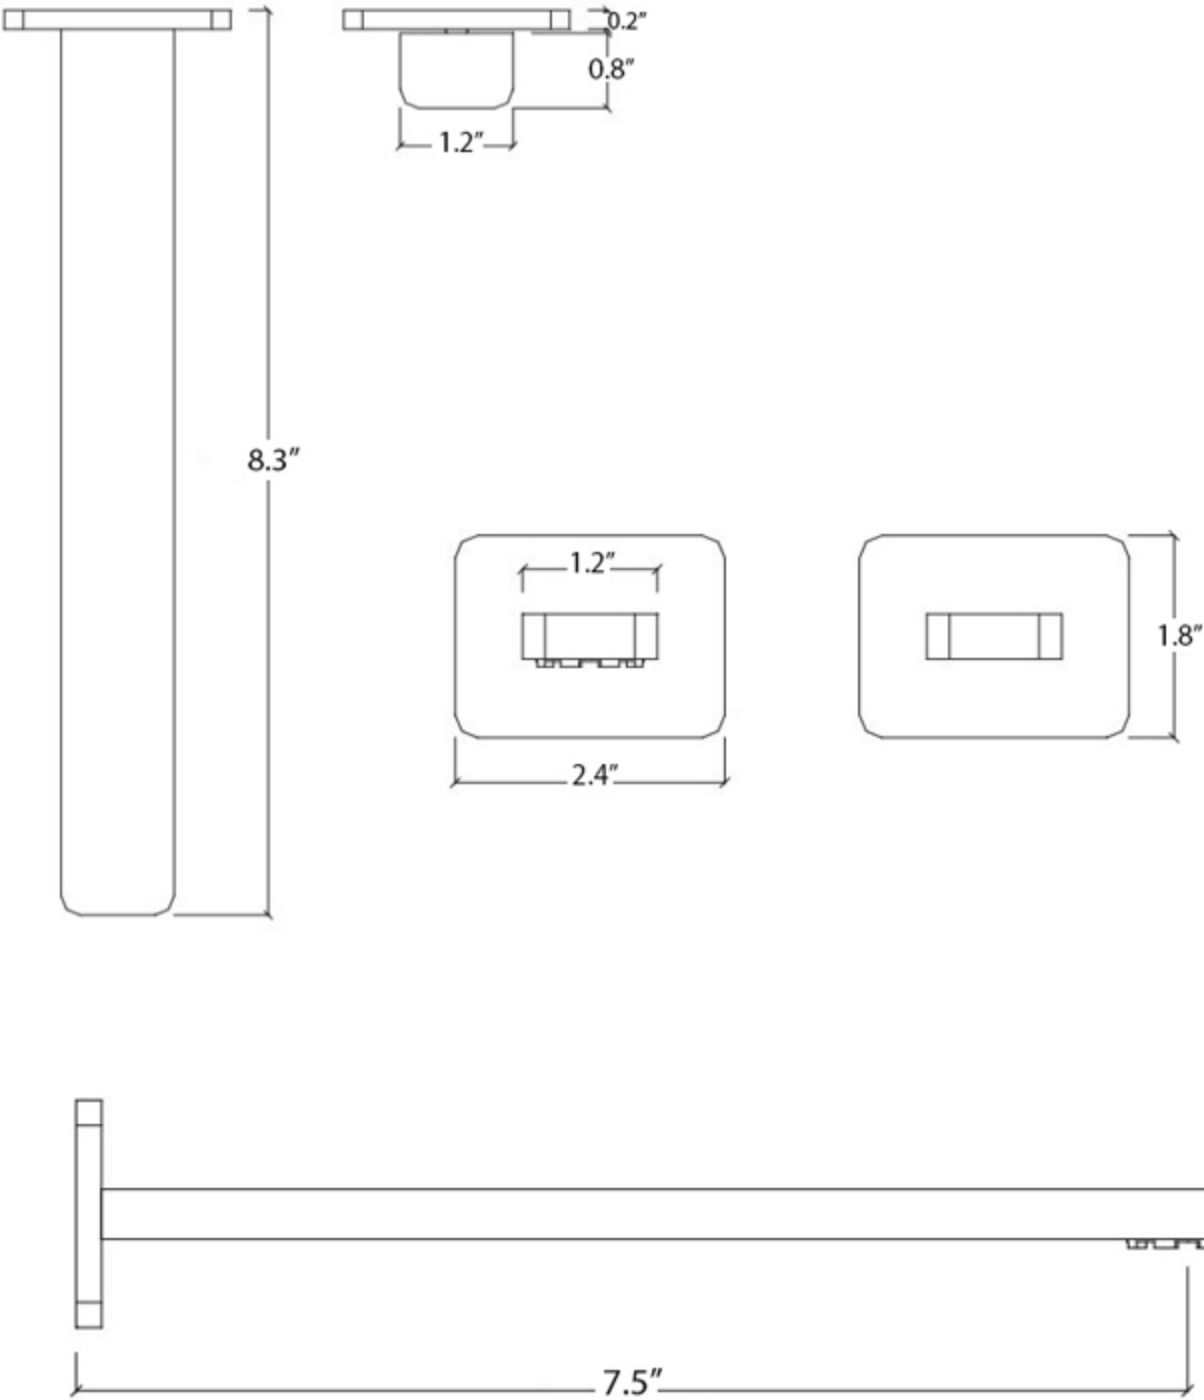

Features

- Modern Wall-Mounted Bathroom Faucet with 1-Handle
- Single handle lever controls water flow and temperature
- Polished Chrome Finish
- Made of Lead-Free Solid Brass
- Requires 2-Hole Installation
- Flow Rate: 1.5 GPM
- Spout Reach: 7.5"

ITap T6.16

Finishes

 Polished Chrome

<p><b>Collection</b> Itap</p>	<p><b>Model  </b> ITap T6.16</p>	<p>Dimensions Metric  <i>1 inch = 2.54 cm</i>  <i>1 inch = 25.4 mm</i></p>	 <p>1051 Lea Drive - Collegeville, PA 19426          Tel. 215 513 9400 - Fax 610 831 0215  <a href="http://www.ws bathcollections.com">www.ws bathcollections.com</a> - <a href="mailto:info@ws bathcollectins.com">info@ws bathcollectins.com</a></p>
-----------------------------------	--------------------------------------	--	---

# Product Specs Sheets

<b>Collection</b> Itap	<b>Model  </b> ITap T6.16	<b>Dimensions Metric</b> <i>1 inch = 2.54 cm</i> <i>1 inch = 25.4 mm</i>	 1051 Lea Drive - Collegeville, PA 19426 Tel. 215 513 9400 - Fax 610 831 0215 <a href="http://www.ws bathcollections.com">www.ws bathcollections.com</a> - <a href="mailto:info@ws bathcollectins.com">info@ws bathcollectins.com</a>
---------------------------	------------------------------	--	---

On color finishings, do not use products containing alcohol, acetone and other solvents.

**Collection**  
Itap

**Model** |  
ITap T6.16

**Dimensions Metric**

1 inch = 2.54 cm  
1 inch = 25.4 mm

**WS<sup>®</sup>**  
**BATH**  
**COLLECTIONS**