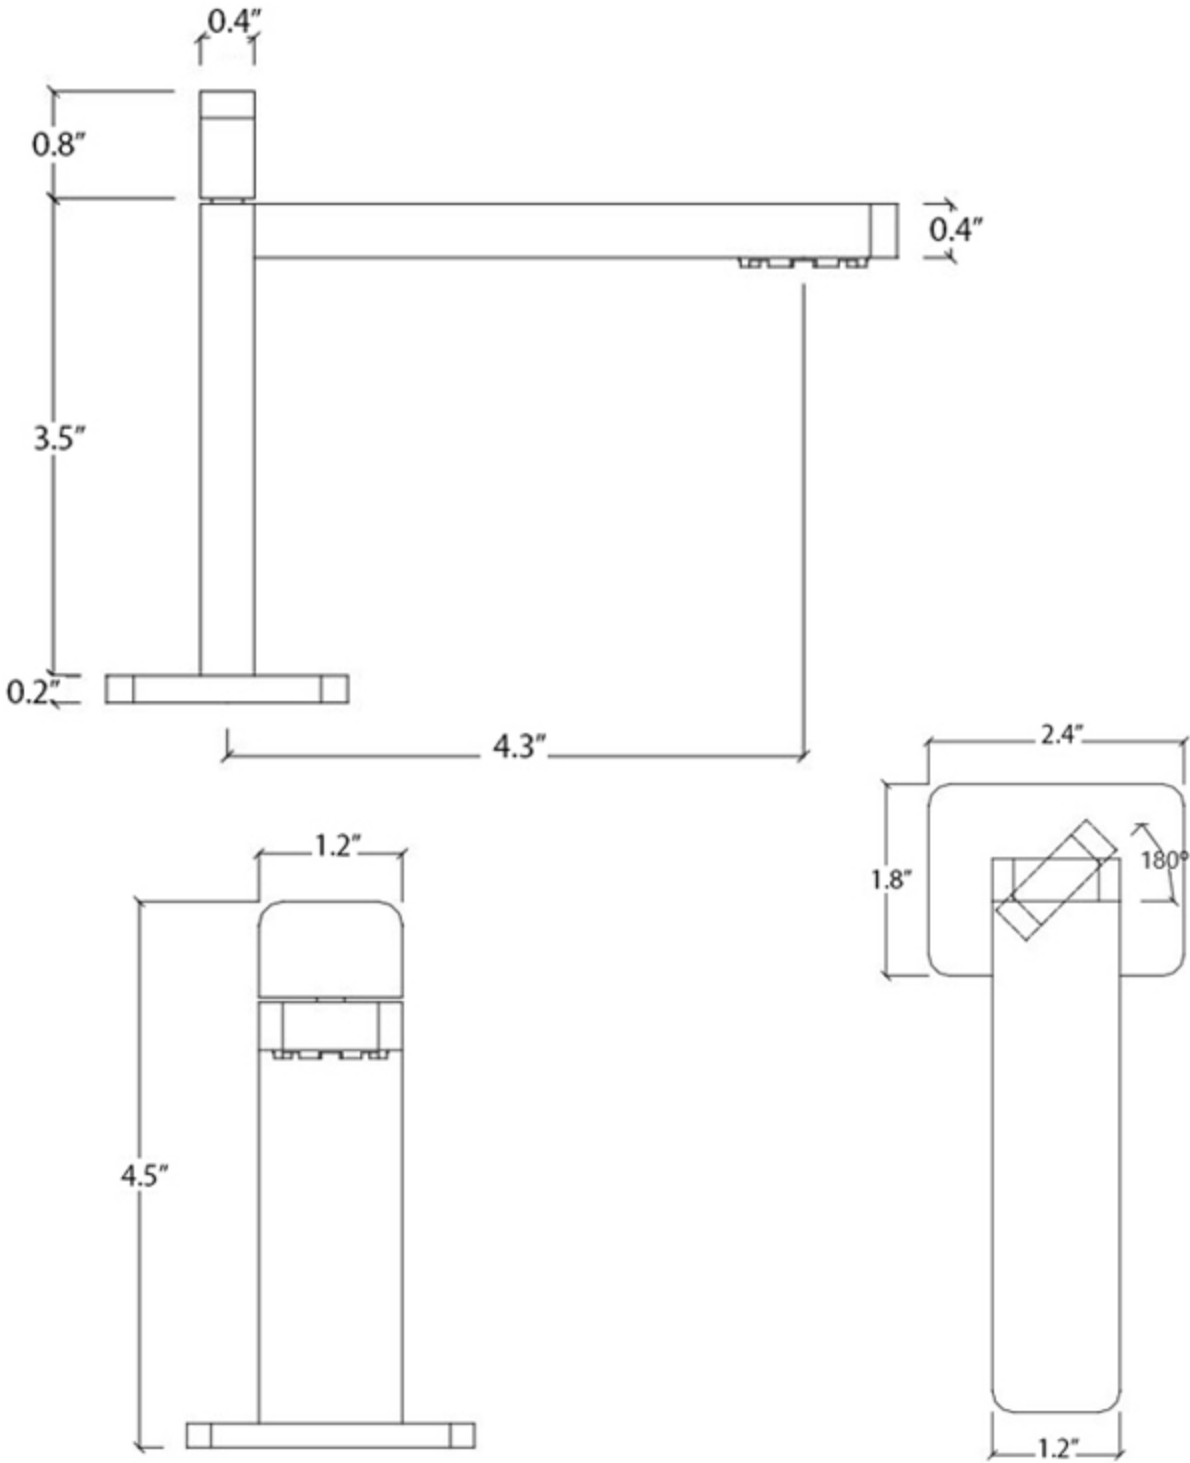

Features

- Modern Deck-Mounted Bathroom Faucet
- Single handle lever controls water flow and temperature
- Polished Chrome Finish
- Made of Lead-Free Solid Brass
- Requires Single-Hole Installation
- Includes Ceramic Disc Cartridge
- Flow Rate: 1.5 GPM
- Spout Reach: 4.3"

ITap T6.10

Finishes

 Polished Chrome

<p>Collection Itap</p>	<p>Model ITap T6.10</p>	<p>Dimensions Metric <i>1 inch = 2.54 cm</i> <i>1 inch = 25.4 mm</i></p>	<p> 1051 Lea Drive - Collegeville, PA 19426 Tel. 215 513 9400 - Fax 610 831 0215 www.ws bathcollections.com - info@ws bathcollectins.com</p>
-----------------------------------	--------------------------------------	--	---

Product Specs Sheets

Collection
Itap

Model |
ITap T6.10

Dimensions Metric
 1 inch = 2.54 cm
 1 inch = 25.4 mm

1051 Lea Drive - Collegeville, PA 19426
 Tel. 215 513 9400 - Fax 610 831 0215
www.ws bathcollections.com - info@ws bathcollectins.com

On color finishings, do not use products containing alcohol, acetone and other solvents.

Collection
Itap

Model |
ITap T6.10

Dimensions Metric

1 inch = 2.54 cm

1 inch = 25.4 mm

WS[®]
BATH
COLLECTIONS

1051 Lea Drive - Collegeville, PA 19426
Tel. 215 513 9400 - Fax 610 831 0215