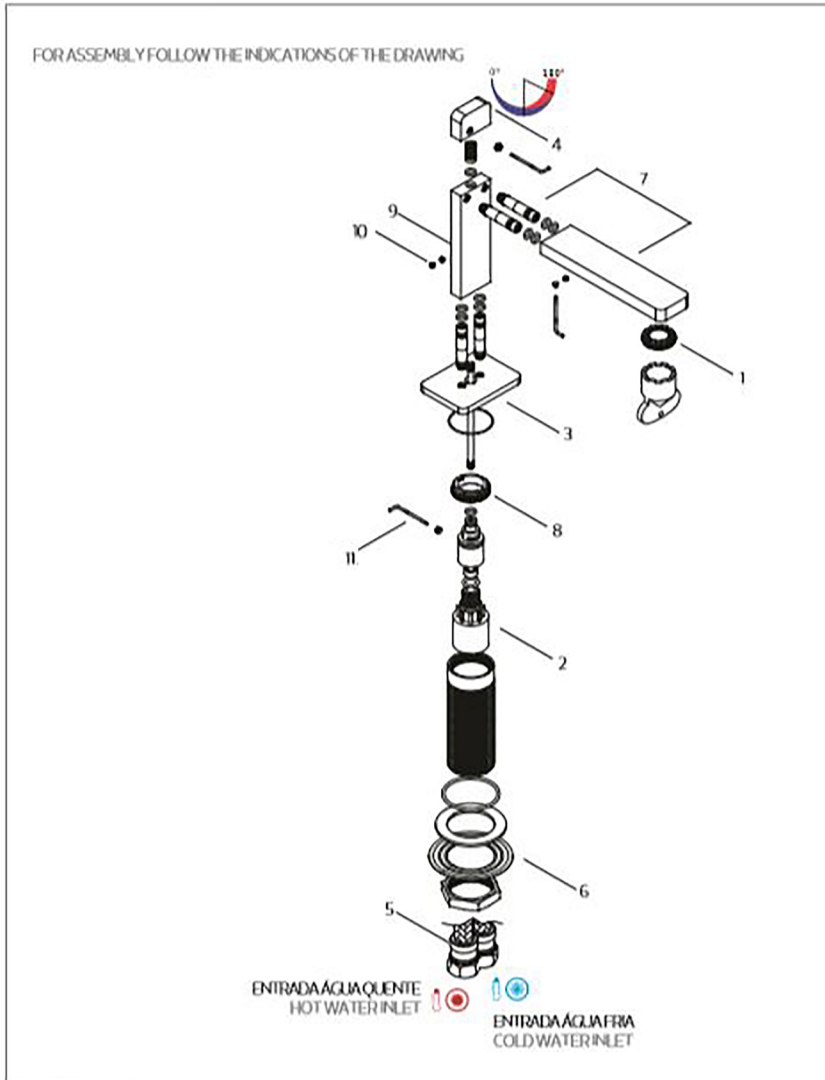

Features

- Modern Deck-Mounted Bathroom Faucet
- Single handle lever controls water flow and temperature
- Polished Chrome Finish
- Made of Lead-Free Solid Brass
- Requires Single-Hole Installation
- Includes Ceramic Disc Cartridge
- Flow Rate: 1.5 GPM
- Spout Reach: 4.3"

Product Specs Sheets

Collection
Itap

Model |
ITap T6.10

Dimensions Metric
 1 inch = 2.54 cm
 1 inch = 25.4 mm

1051 Lea Drive - Collegeville, PA 19426
 Tel. 215 513 9400 - Fax 610 831 0215
www.ws bathcollections.com - info@ws bathcollectins.com

Product Specs Sheets / Parts Diagram

Note: Item Fully Assembled

TECHNICAL DATA

Nº	REFERENCE	DESCRIPTION
01	AR6.18 - M18	AERATOR
02	—	PROGRESSIVE CARTRIDGE
03	ES6.60B - 60X45MM	DECK MOUNTED PLATE
04	MA6.30 - 30MM	HANDLE
05	—	FLEXIBLE LINK
06	—	FIXING SET
07	—	SPOUT SET
08	—	RETAINING NUT
09	—	MIXER BODY
10	—	UMBRAK SCREW
11	—	UMBRAK KEY