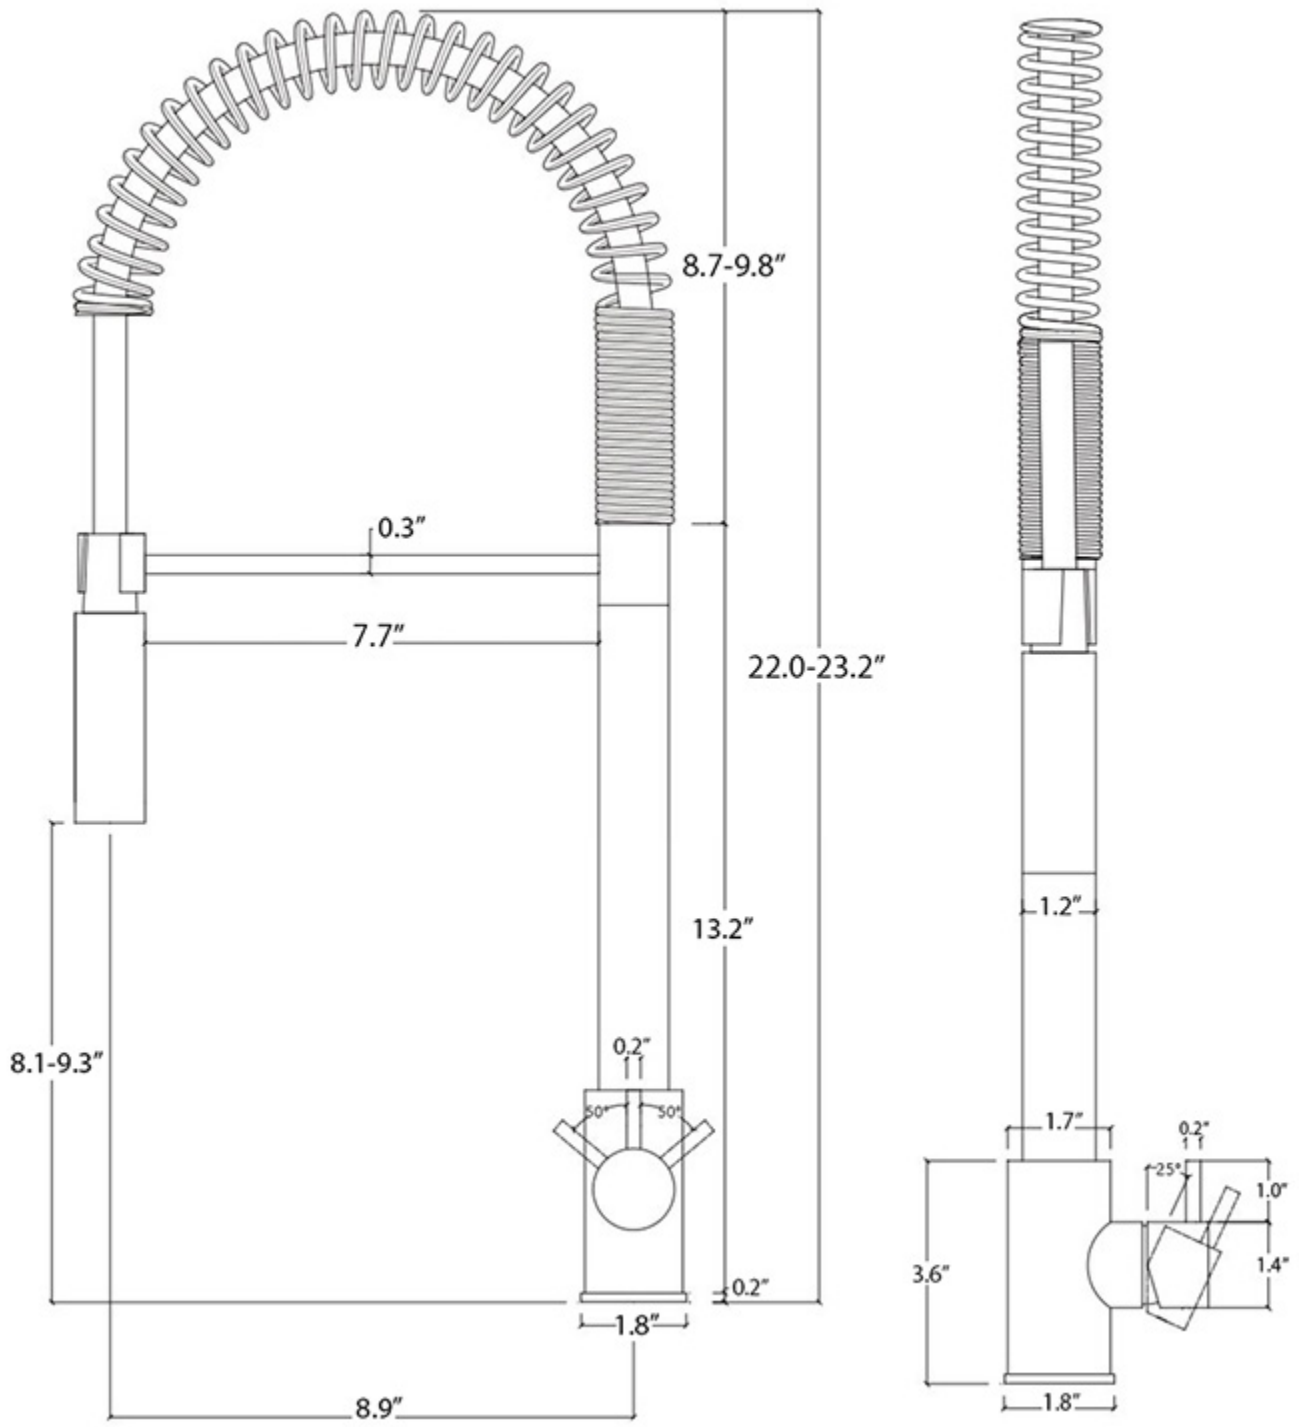

Product Specs Sheets

Collection
Flow

Model |
Flow T1.57

Dimensions Metric

1 inch = 2.54 cm

1 inch = 25.4 mm

WS®
BATH
COLLECTIONS

1051 Lea Drive - Collegeville, PA 19426
Tel. 215 513 9400 - Fax 610 831 0215

www.ws bathcollections.com - info@ws bathcollectins.com