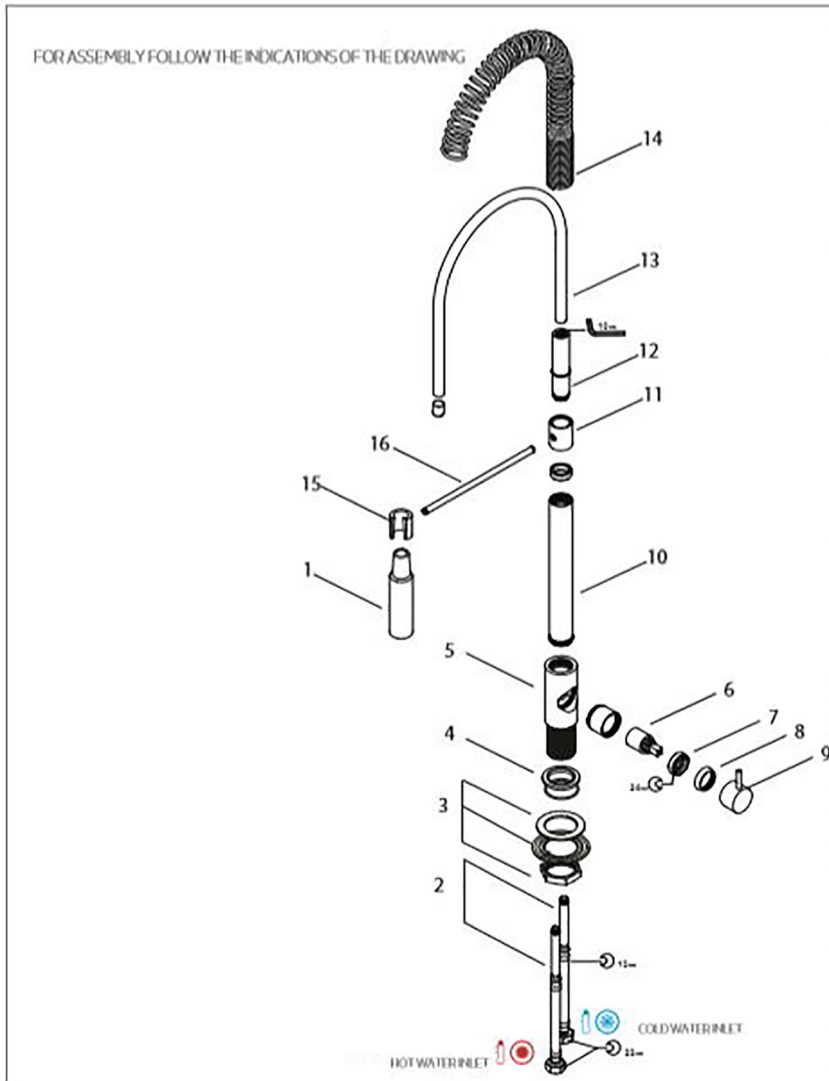

Flow T1.57

Finishes

Polished Chrome

Collection
Flow

Model |
Flow T1.57

Dimensions Metric

1 inch = 2.54 cm

1 inch = 25.4 mm

Dimensions Metric

1 inch = 2.54 cm

1 inch = 25.4 mm

WS®
BATH
COLLECTIONS

1051 Lea Drive - Collegeville, PA 19426
Tel. 215 513 9400 - Fax 610 831 0215

www.ws bathcollections.com - info@ws bathcollectins.com

Product Specs Sheets / Parts Diagram

Note: Item Fully Assembled

TECHNICAL DATA

Nº	REFERENCE	DESCRIPTION
01	---	NOZZLE
02	---	CONNECTION FLEXIBLE
03	---	FIXING KIT
04	---	PLATE
05	---	TAP BODY
06	CR1.25	CARTRIDGE
07	---	LOCKNUT
08	---	CARTRIDGES CONCEALER
09	---	HANDLE
10	---	EXTENSION TUBE
11	---	SWIVEL ADAPTER
12	---	SPRING ADAPTER
13	---	FLEXIBLE
14	---	SPRING
15	---	NOZZLE HOLDER
16	---	TETHER

On color finishings, do not use products containing alcohol, acetone and other solvents.

Collection
Flow

Model |
Flow T1.57

Dimensions Metric

1 inch = 2.54 cm
1 inch = 25.4 mm

WS®
BATH
COLLECTIONS

1051 Lea Drive - Collegeville, PA 19426
Tel. 215 513 9400 - Fax 610 831 0215