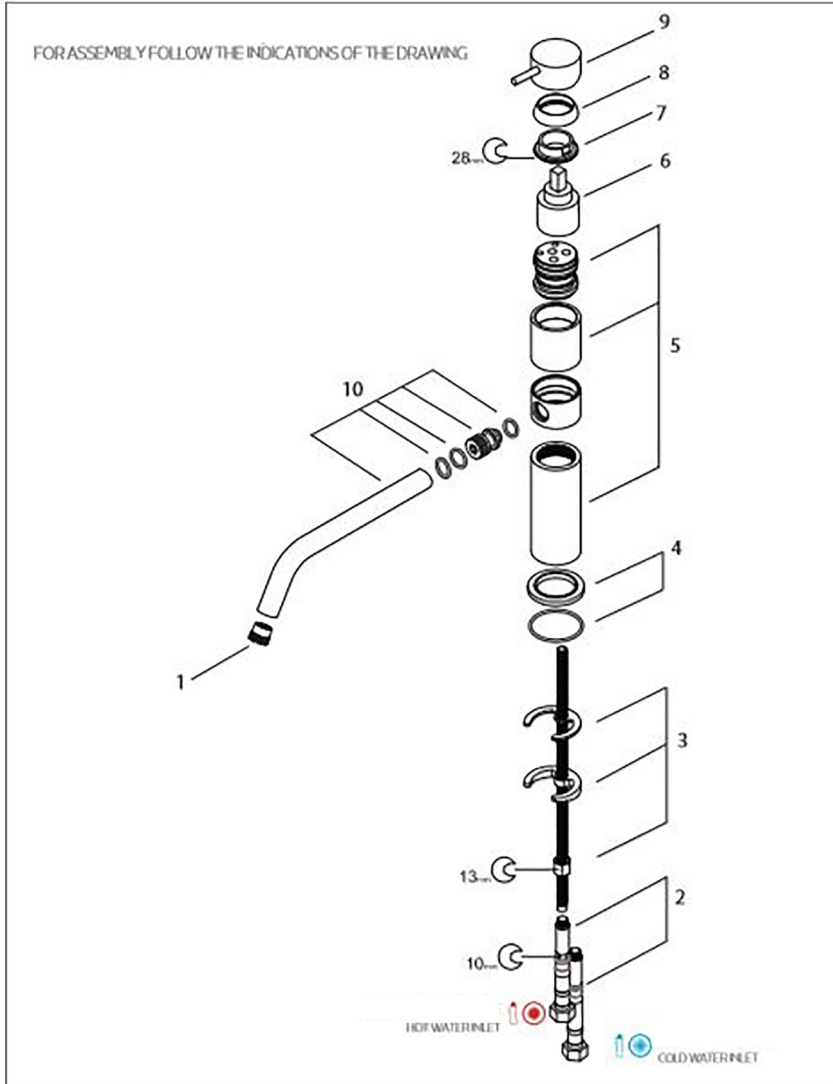

**Flow T1.50**

**Finishes**

 Polished Chrome

<p><b>Collection</b> Flow</p>	<p><b>Model  </b> Flow T1.50</p>	<p>Dimensions Metric  <i>1 inch = 2.54 cm</i>  <i>1 inch = 25.4 mm</i></p>	 <p>1051 Lea Drive - Collegeville, PA 19426        Tel. 215 513 9400 - Fax 610 831 0215  <a href="http://www.ws bathcollections.com">www.ws bathcollections.com</a> - <a href="mailto:info@ws bathcollectins.com">info@ws bathcollectins.com</a></p>
-----------------------------------	--------------------------------------	--	---

# Product Specs Sheets

**Collection**  
Flow

**Model** |  
Flow T1.50

Dimensions Metric  
 1 inch = 2.54 cm  
 1 inch = 25.4 mm

1051 Lea Drive - Collegeville, PA 19426  
 Tel. 215 513 9400 - Fax 610 831 0215  
[www.ws bathcollections.com](http://www.ws bathcollections.com) - [info@ws bathcollectins.com](mailto:info@ws bathcollectins.com)

## TECHNICAL DATA

Nº	DESCRIPTION
01	AERATOR
02	CONNECTION FLEXIBLE
03	FIXING KIT
04	PLATE
05	TAP BODY
06	CARTRIGE
07	LOCKNUT
08	CARTRIDGES CONCEALER
09	HANDLE
10	SPOUT

On color finishings, do not use products containing alcohol, acetone and other solvents.

**Collection**  
Flow

**Model** |  
Flow T1.50

Dimensions Metric

1 inch = 2.54 cm  
1 inch = 25.4 mm

**WS**®  
**BATH**  
**COLLECTIONS**