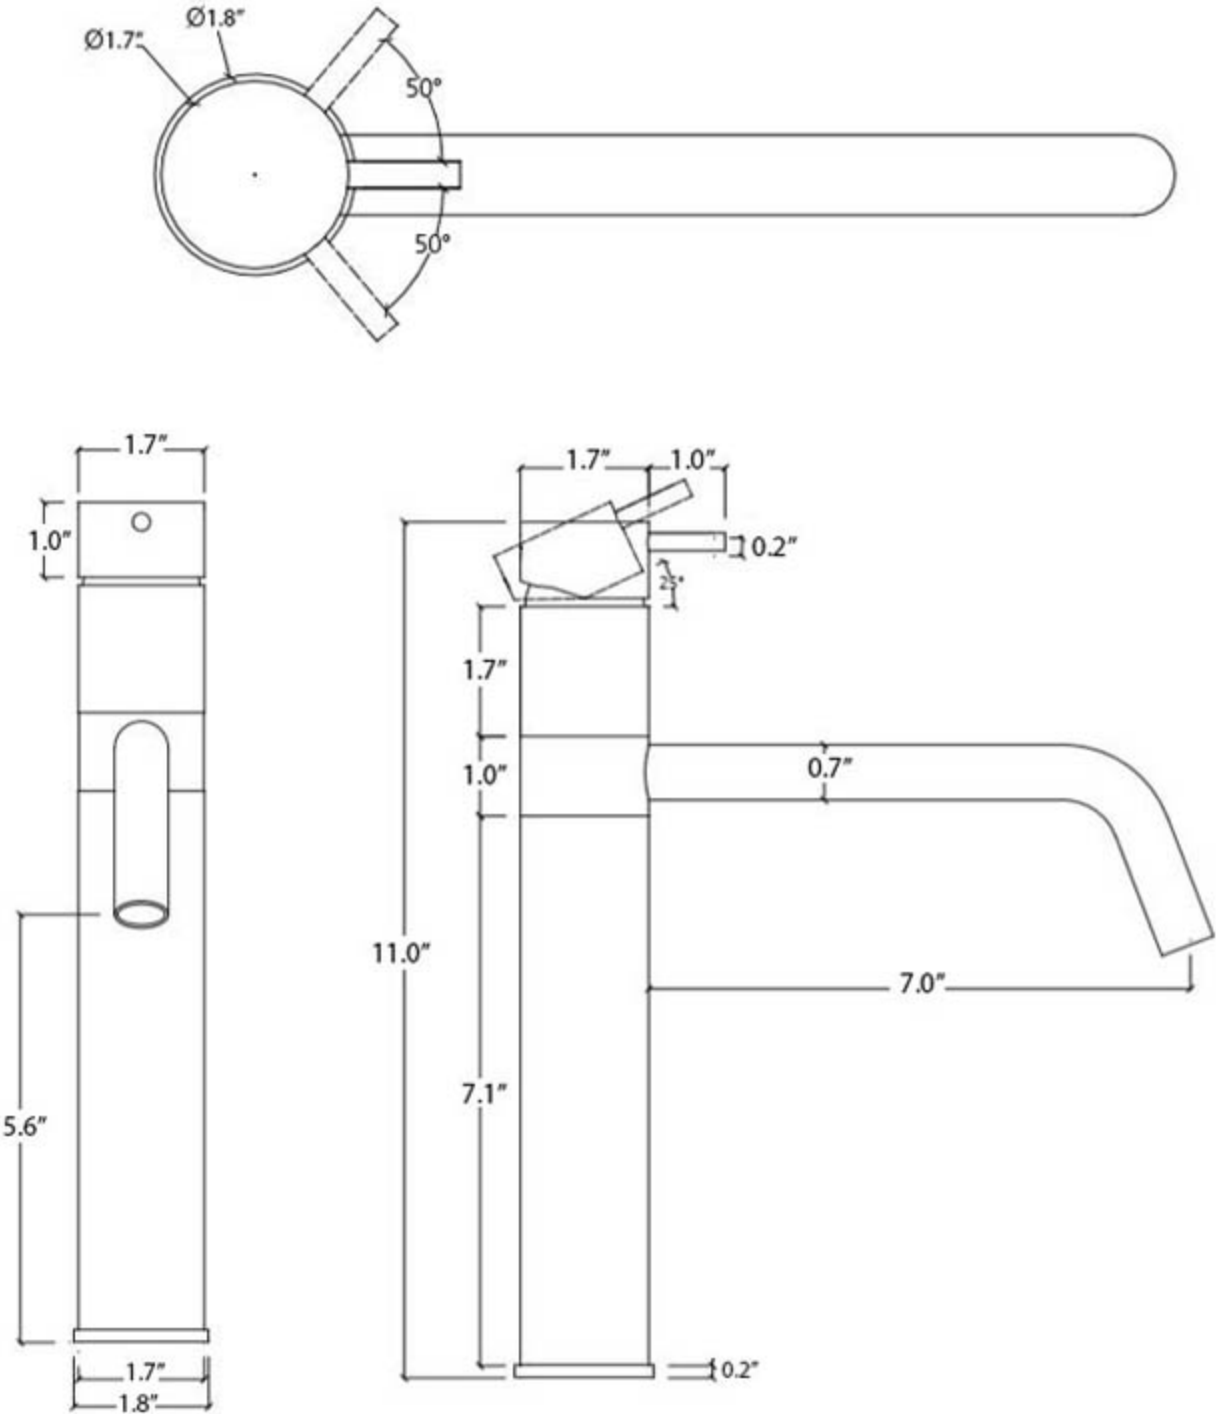

**Features**

- Modern Kitchen Faucet with Swivel Spout
- Single handle lever controls water flow and temperature
- Polished Chrome Finish
- Made of Lead-Free Solid Brass
- Swivel Spout allows for greater sink access
- Requires Single-Hole Installation
- Includes Ceramic Disc Cartridge
- Flow Rate: 1.5 GPM
- Spout Reach: 7.0"

**Flow T1.50**

**Finishes**

 Polished Chrome

<p><b>Collection</b> Flow</p>	<p><b>Model  </b> Flow T1.50</p>	<p>Dimensions Metric  <i>1 inch = 2.54 cm</i>  <i>1 inch = 25.4 mm</i></p>	 <p>1051 Lea Drive - Collegeville, PA 19426        Tel. 215 513 9400 - Fax 610 831 0215  <a href="http://www.ws bathcollections.com">www.ws bathcollections.com</a> - <a href="mailto:info@ws bathcollectins.com">info@ws bathcollectins.com</a></p>
-----------------------------------	--------------------------------------	--	---

# Product Specs Sheets

**Collection**  
Flow

**Model** |  
Flow T1.50

Dimensions Metric  
 1 inch = 2.54 cm  
 1 inch = 25.4 mm

1051 Lea Drive - Collegeville, PA 19426  
 Tel. 215 513 9400 - Fax 610 831 0215  
[www.ws bathcollections.com](http://www.ws bathcollections.com) - [info@ws bathcollectins.com](mailto:info@ws bathcollectins.com)

On color finishings, do not use products containing alcohol, acetone and other solvents.

**Collection**  
Flow

**Model** |  
Flow T1.50

Dimensions Metric

1 inch = 2.54 cm  
1 inch = 25.4 mm

**WS**®  
**BATH**  
**COLLECTIONS**