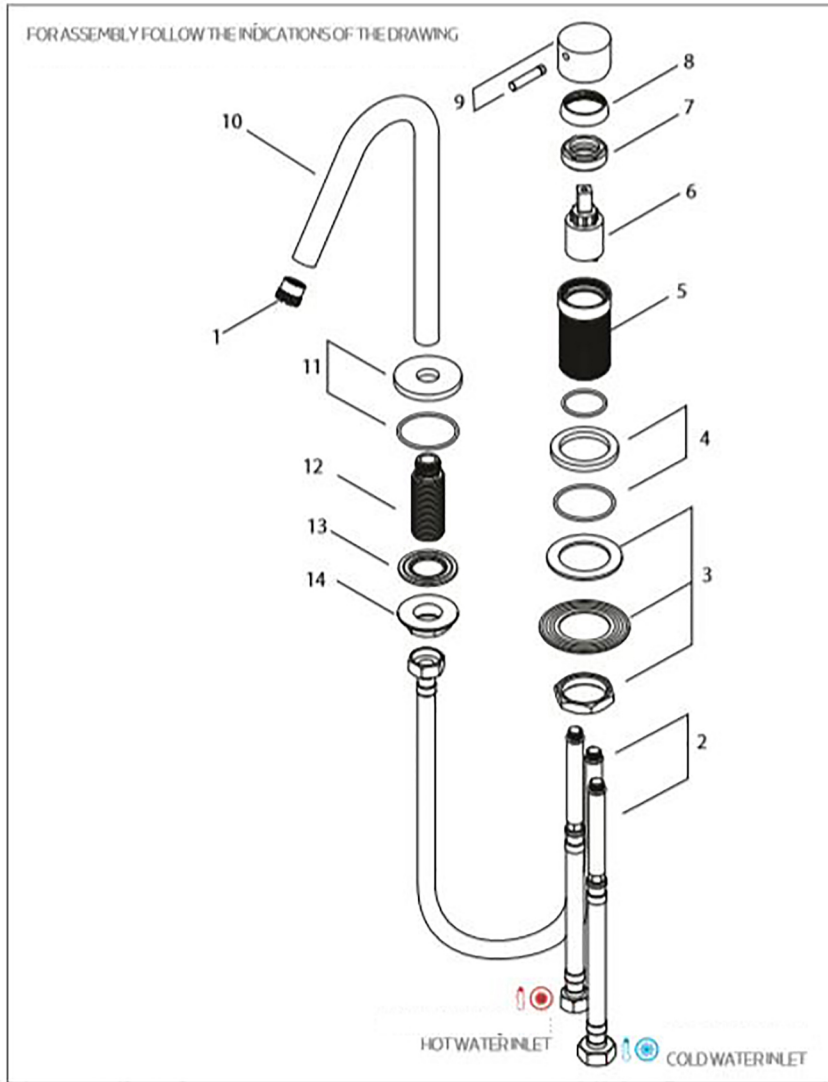

Features

- Modern Deck-Mounted Bathroom Faucet with 1-Handle
- Single handle lever controls water flow and temperature
- Polished Chrome Finish
- Made of Lead-Free Solid Brass
- Requires 2-Hole Installation
- Includes Ceramic Disc Cartridge
- Flow Rate: 1.5 GPM
- Spout Reach: 4.7"

Flow T1.12V

Finishes

 Polished Chrome

<p>Collection Flow</p>	<p>Model Flow T1.12V</p>	<p>Dimensions Metric <i>1 inch = 2.54 cm</i> <i>1 inch = 25.4 mm</i></p>	 <p>1051 Lea Drive - Collegeville, PA 19426 Tel. 215 513 9400 - Fax 610 831 0215 www.ws bathcollections.com - info@ws bathcollectins.com</p>
-----------------------------------	---------------------------------------	--	---

Product Specs Sheets / Parts Diagram

Note: Item Fully Assembled

TECHNICAL DATA

Nº	REFERENCE	DESCRIPTION
01	AR1.16	AERATOR
02	—	CONNECTION FLEXIBLE
03	—	FIXING KIT
04	ES1.45B	PLATE
05	—	TAP BODY
06	CR1.25	CARTRIDGE
07	—	LOCKNUT
08	—	CARTRIDGES CONCEALER
09	MA1.35	HANDLE
10	—	V SPOUT
11	—	SPOUT PLATE
12	—	CANNON
13	—	WASHER
14	—	STOP NUT

On color finishings, do not use products containing alcohol, acetone and other solvents.

Collection
Flow

Model |
Flow T1.12V

Dimensions Metric

1 inch = 2.54 cm
1 inch = 25.4 mm

WS®
BATH
COLLECTIONS

1051 Lea Drive - Collegeville, PA 19426
Tel. 215 513 9400 - Fax 610 831 0215