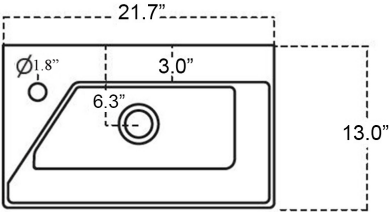

Energy 55

Features

- Bathroom Sink
- Made of Ceramic
- Glossy White Finish
- With Overflow
- Wall Mount or Countertop (Vessel) Installation
- With Faucet Hole

Related Items:

- WSBC 53991 | Push Waste Drain
- WSBC 53922 | Decorative Trap

Finishes:

 Glossy White

SKU# | Options:

- Energy 55 | Glossy White

* WS Bath Collections reserves the right to revise dimensions or information on this sheet without notice

Collection Energy	Model Energy 55	Dimensions Metric <i>1 inch = 2.54 cm</i> <i>1 inch = 25.4 mm</i>	 1051 Lea Drive - Collegeville, PA 19426 Tel. 215 513 9400 - Fax 610 831 0215 www.ws bathcollections.com - info@ws bathcollections.com
-------------------------------	-----------------------------	---	---

Collection
Energy

Model |
Energy 55

Dimensions Metric
1 inch = 2.54 cm
1 inch = 25.4 mm

1051 Lea Drive - Collegeville, PA 19426
Tel. 215 513 9400 - Fax 610 831 0215
www.ws bathcollections.com - info@ws bathcollections.com

Dimensions Metric
1 inch = 2.54 cm
1 inch = 25.4 mm

WS[®]
BATH
COLLECTIONS

1051 Lea Drive - Collegeville, PA 19426
Tel. 215 513 9400 - Fax 610 831 0215
www.ws bathcollections.com - info@ws bathcollections.com