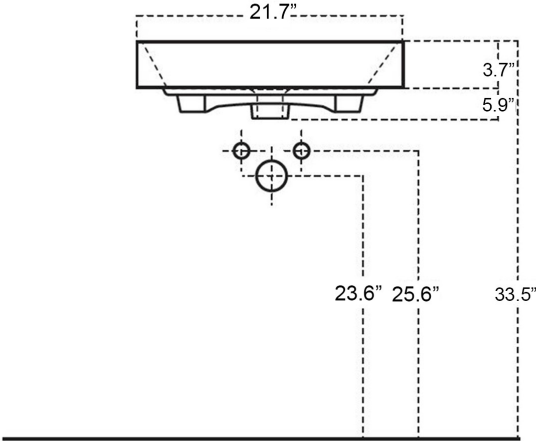

Energy 55

Features

- Bathroom Sink
- Made of Ceramic
- Glossy White Finish
- With Overflow
- Wall Mount or Countertop (Vessel) Installation
- With Faucet Hole

Related Items:

- WSBC 53991 | Push Waste Drain
- WSBC 53922 | Decorative Trap

Finishes:

 Glossy White

SKU# | Options:

- Energy 55 | Glossy White

* WS Bath Collections reserves the right to revise dimensions or information on this sheet without notice

Collection Energy	Model Energy 55	Dimensions Metric <i>1 inch = 2.54 cm</i> <i>1 inch = 25.4 mm</i>	 1051 Lea Drive - Collegeville, PA 19426 Tel. 215 513 9400 - Fax 610 831 0215 www.ws bathcollections.com - info@ws bathcollections.com
-------------------------------	-----------------------------	---	---

Collection
Energy

Model |
Energy 55

Dimensions Metric
1 inch = 2.54 cm
1 inch = 25.4 mm

1051 Lea Drive - Collegeville, PA 19426
Tel. 215 513 9400 - Fax 610 831 0215
www.ws bathcollections.com - info@ws bathcollections.com

Dimensions Metric
1 inch = 2.54 cm
1 inch = 25.4 mm

WS[®]
BATH
COLLECTIONS

1051 Lea Drive - Collegeville, PA 19426
Tel. 215 513 9400 - Fax 610 831 0215
www.ws bathcollections.com - info@ws bathcollections.com