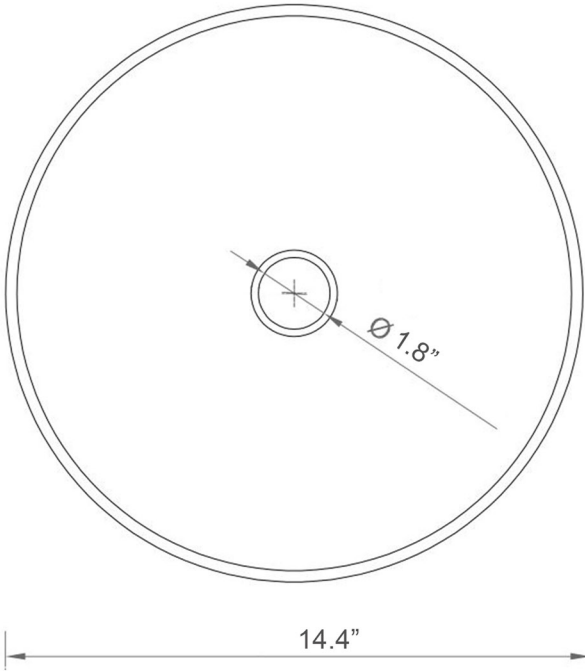

- WSBC 53995 | Push Waste Drain
- WSBC 53922 | Decorative Trap
- WSBC 5398.29 | Separation Ring (Optional)

Finishes:

 Clear

SKU# | Options:

- Emilie 755 CL | Clear

* WS Bath Collections reserves the right to revise dimensions or information on this sheet without notice

Collection Glamorous	Model Emilie 755	Dimensions Metric <i>1 inch = 2.54 cm</i> <i>1 inch = 25.4 mm</i>	 1051 Lea Drive - Collegeville, PA 19426 Tel. 215 513 9400 - Fax 610 831 0215 www.ws bathcollections.com - info@ws bathcollectins.com
--------------------------------	------------------------------	--	---

Product Specs Sheets

Collection
Glamorous

Model |
Emilie 755

Dimensions Metric
1 inch = 2.54 cm
1 inch = 25.4 mm

1051 Lea Drive - Collegeville, PA 19426
Tel. 215 513 9400 - Fax 610 831 0215
www.ws bathcollections.com - info@ws bathcollectins.com

Dimensions Metric

1 inch = 2.54 cm
1 inch = 25.4 mm

WS[®]
BATH
COLLECTIONS

1051 Lea Drive - Collegeville, PA 19426
Tel. 215 513 9400 - Fax 610 831 0215
www.ws bathcollections.com - info@ws bathcollections.com