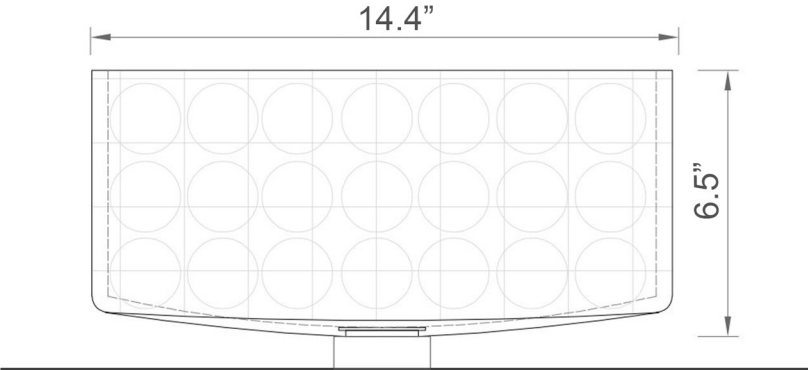

Emilie 755

Features

- Bathroom Sink
- Made From Hand-Cut Pure Crystal
- Clear Finish
- Countertop (Vessel) Installation
- Without Overflow
- Three-Dimensional Circles Pattern Design
- Made in Italy

Related Items:

- WSBC 53995 | Push Waste Drain
- WSBC 53922 | Decorative Trap
- WSBC 5398.29 | Separation Ring (Optional)

Finishes:

 Clear

SKU# | Options:

- Emilie 755 CL | Clear

* WS Bath Collections reserves the right to revise dimensions or information on this sheet without notice

Collection Glamorous	Model Emilie 755	Dimensions Metric <i>1 inch = 2.54 cm</i> <i>1 inch = 25.4 mm</i>	 1051 Lea Drive - Collegeville, PA 19426 Tel. 215 513 9400 - Fax 610 831 0215 www.ws bathcollections.com - info@ws bathcollectins.com
--------------------------------	------------------------------	--	---

Product Specs Sheets

Collection
Glamorous

Model |
Emilie 755

Dimensions Metric
1 inch = 2.54 cm
1 inch = 25.4 mm

1051 Lea Drive - Collegeville, PA 19426
Tel. 215 513 9400 - Fax 610 831 0215
www.ws bathcollections.com - info@ws bathcollectins.com