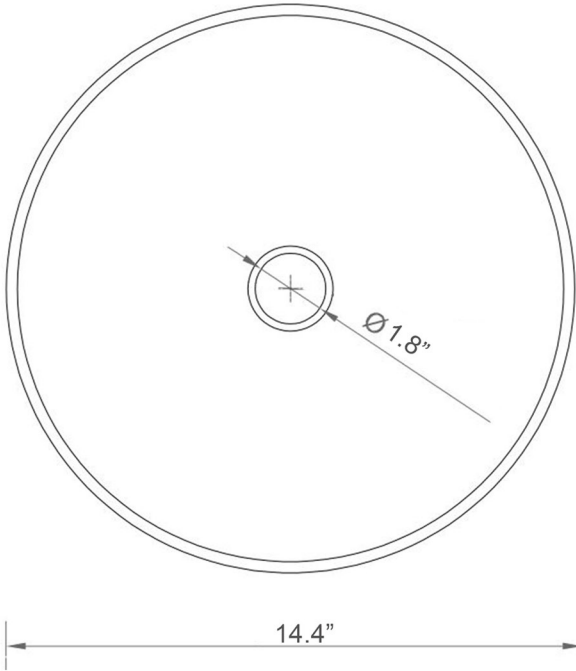

- WSBC 53995 | Push Waste Drain
- WSBC 53922 | Decorative Trap
- WSBC 5398.29 | Separation Ring (Optional)

Finishes:

- Clear

SKU# | Options:

- Emilie 731 CL | Clear

* WS Bath Collections reserves the right to revise dimensions or information on this sheet without notice

<p>Collection Glamorous</p>	<p>Model Emilie 731</p>	<p>Dimensions Metric <i>1 inch = 2.54 cm</i> <i>1 inch = 25.4 mm</i></p>	 <p>1051 Lea Drive - Collegeville, PA 19426 Tel. 215 513 9400 - Fax 610 831 0215 www.ws bathcollections.com - info@ws bathcollectins.com</p>
--	--------------------------------------	--	---

Product Specs Sheets

Collection
Glamorous

Model |
Emilie 731

Dimensions Metric
1 inch = 2.54 cm
1 inch = 25.4 mm

WS[®]
BATH
COLLECTIONS

1051 Lea Drive - Collegeville, PA 19426
Tel. 215 513 9400 - Fax 610 831 0215
www.ws bathcollections.com - info@ws bathcollectins.com

Dimensions Metric
1 inch = 2.54 cm
1 inch = 25.4 mm

WS®
BATH
COLLECTIONS

1051 Lea Drive - Collegeville, PA 19426
Tel. 215 513 9400 - Fax 610 831 0215
www.ws bathcollections.com - info@ws bathcollections.com