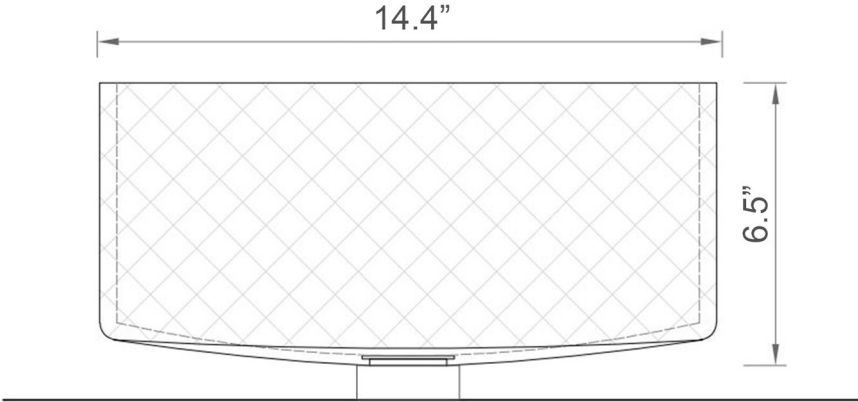

Emilie 731

Features

- Bathroom Sink
- Made From Hand-Cut Pure Crystal
- Clear Finish
- Countertop (Vessel) Installation
- Without Overflow
- Three-Dimensional Rhombus Pattern Design
- Made in Italy

Related Items:

- WSBC 53995 | Push Waste Drain
- WSBC 53922 | Decorative Trap
- WSBC 5398.29 | Separation Ring (Optional)

Finishes:

- Clear

SKU# | Options:

- Emilie 731 CL | Clear

* WS Bath Collections reserves the right to revise dimensions or information on this sheet without notice

<p>Collection Glamorous</p>	<p>Model Emilie 731</p>	<p>Dimensions Metric <i>1 inch = 2.54 cm</i> <i>1 inch = 25.4 mm</i></p>	 <p>1051 Lea Drive - Collegeville, PA 19426 Tel. 215 513 9400 - Fax 610 831 0215 www.ws bathcollections.com - info@ws bathcollectins.com</p>
--	--------------------------------------	--	---

Product Specs Sheets

Collection
Glamorous

Model |
Emilie 731

Dimensions Metric
1 inch = 2.54 cm
1 inch = 25.4 mm

WS[®]
BATH
COLLECTIONS

1051 Lea Drive - Collegeville, PA 19426
Tel. 215 513 9400 - Fax 610 831 0215
www.ws bathcollections.com - info@ws bathcollectins.com