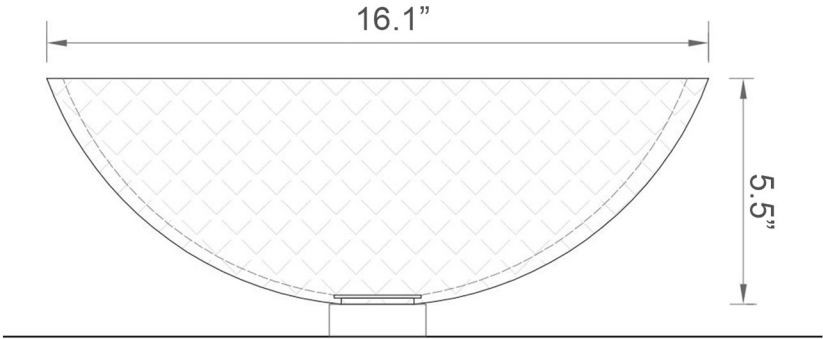

*1 inch = 2.54 cm*

*1 inch = 25.4 mm*

**WS**®  
**BATH**  
**COLLECTIONS**

1051 Lea Drive - Collegeville, PA 19426  
Tel. 215 513 9400 - Fax 610 831 0215

[www.ws bathcollections.com](http://www.ws bathcollections.com) - [info@ws bathcollectins.com](mailto:info@ws bathcollectins.com)

# Product Specs Sheets

**Collection**  
Glamorous

**Model** |  
Crystal 730

**Dimensions Metric**  
1 inch = 2.54 cm  
1 inch = 25.4 mm

1051 Lea Drive - Collegeville, PA 19426  
Tel. 215 513 9400 - Fax 610 831 0215  
[www.ws bathcollections.com](http://www.ws bathcollections.com) - [info@ws bathcollectins.com](mailto:info@ws bathcollectins.com)