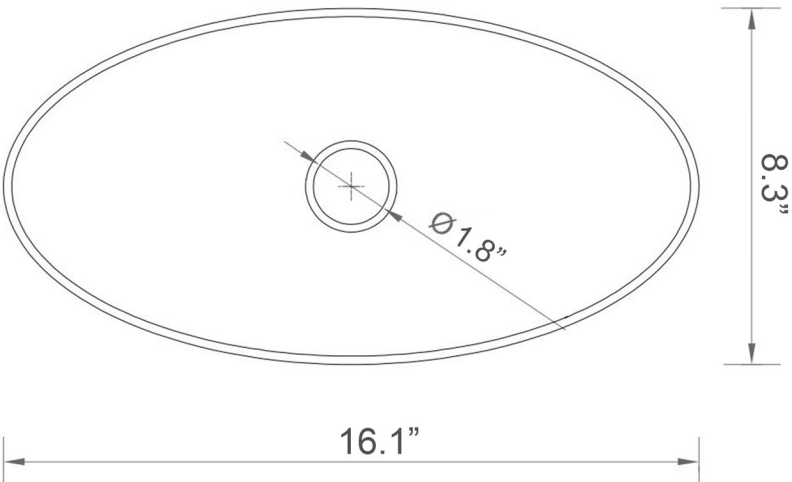

*1 inch = 2.54 cm*

*1 inch = 25.4 mm*

**WS**®  
**BATH**  
**COLLECTIONS**

1051 Lea Drive - Collegeville, PA 19426  
Tel. 215 513 9400 - Fax 610 831 0215

[www.ws bathcollections.com](http://www.ws bathcollections.com) - [info@ws bathcollectins.com](mailto:info@ws bathcollectins.com)

# Product Specs Sheets

**Collection**  
Glamorous

**Model** |  
Crystal 730

**Dimensions Metric**  
1 inch = 2.54 cm  
1 inch = 25.4 mm

1051 Lea Drive - Collegeville, PA 19426  
Tel. 215 513 9400 - Fax 610 831 0215  
[www.ws bathcollections.com](http://www.ws bathcollections.com) - [info@ws bathcollectins.com](mailto:info@ws bathcollectins.com)