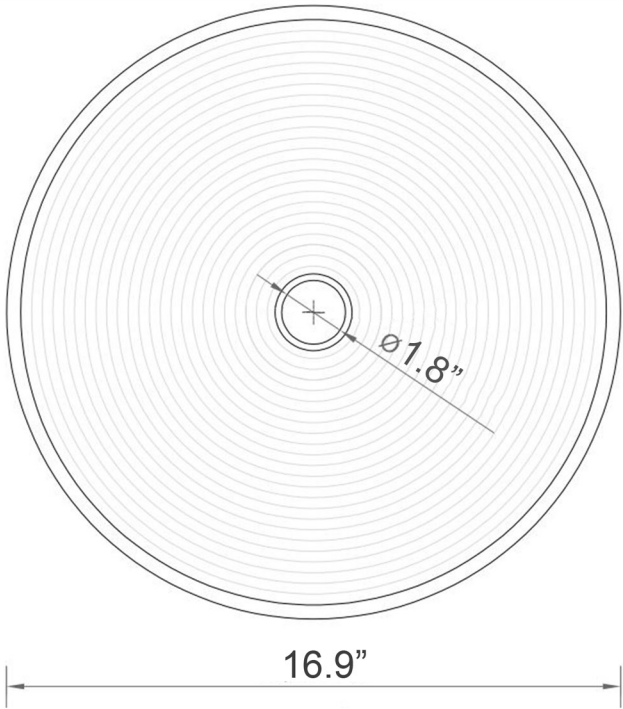

- WSBC 53995 | Push Waste Drain
- WSBC 53922 | Decorative Trap
- WSBC 5398.29 | Separation Ring (Optional)

Finishes:

 Clear

SKU# | Options:

- Crystal 677 CL | Clear

* WS Bath Collections reserves the right to revise dimensions or information on this sheet without notice

<p>Collection Glamorous</p>	<p>Model Crystal 677</p>	<p>Dimensions Metric <i>1 inch = 2.54 cm</i> <i>1 inch = 25.4 mm</i></p>	 <p>1051 Lea Drive - Collegeville, PA 19426 Tel. 215 513 9400 - Fax 610 831 0215 www.ws bathcollections.com - info@ws bathcollectins.com</p>
----------------------------------------	---------------------------------------	----------------------------------------------------------------------------------	-------------------------------------------------------------------------------------------------------------------------------------------------------------------------------------------------------------------------------------------------------------------------------------------------------------------------------------------

Product Specs Sheets

Collection
Glamorous

Model |
Crystal 677

Dimensions Metric
1 inch = 2.54 cm
1 inch = 25.4 mm

WS®
BATH
COLLECTIONS

1051 Lea Drive - Collegeville, PA 19426
Tel. 215 513 9400 - Fax 610 831 0215
www.ws bathcollections.com - info@ws bathcollectins.com

Dimensions Metric
1 inch = 2.54 cm
1 inch = 25.4 mm

WS[®]

BATH
COLLECTIONS

1051 Lea Drive - Collegeville, PA 19426
Tel. 215 513 9400 - Fax 610 831 0215
www.ws bathcollections.com - info@ws bathcollections.com