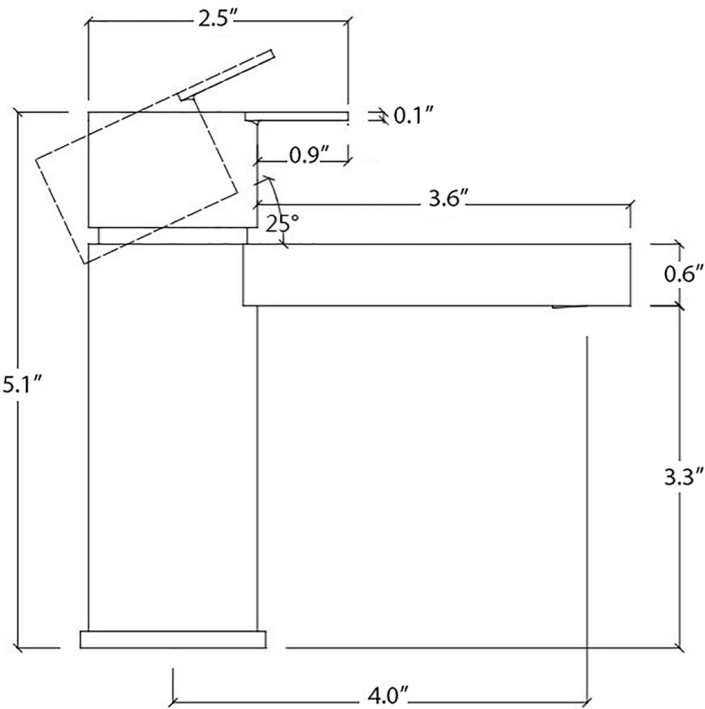

Features

- Modern Deck-Mounted Bathroom Faucet
- Single handle lever controls water flow and temperature
- Polished Chrome Finish
- Made of Lead-Free Solid Brass
- Requires Single-Hole Installation
- Includes Ceramic Disc Cartridge
- Flow Rate: 1.5 GPM
- Spout Reach: 4.0"

Clip T9.10

Finishes

 Polished Chrome

Collection Clip	Model Clip T9.10	Dimensions Metric <i>1 inch = 2.54 cm</i> <i>1 inch = 25.4 mm</i>	 1051 Lea Drive - Collegeville, PA 19426 Tel. 215 513 9400 - Fax 610 831 0215 www.ws bathcollections.com - info@ws bathcollectins.com
---------------------------	------------------------------	--	---

Product Specs Sheets

Collection
Clip

Model |
Clip T9.10

Dimensions Metric
1 inch = 2.54 cm
1 inch = 25.4 mm

WS®
BATH
COLLECTIONS

1051 Lea Drive - Collegeville, PA 19426
Tel. 215 513 9400 - Fax 610 831 0215
www.ws bathcollections.com - info@ws bathcollectins.com

On color finishings, do not use products containing alcohol, acetone and other solvents.

Collection
Clip

Model |
Clip T9.10

Dimensions Metric

1 inch = 2.54 cm
1 inch = 25.4 mm

WS[®]
BATH
COLLECTIONS

1051 Lea Drive - Collegeville, PA 19426
Tel. 215 513 9400 - Fax 610 831 0215