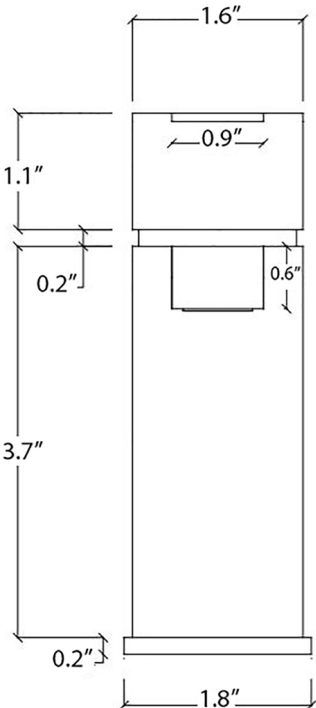

Features

- Modern Deck-Mounted Bathroom Faucet
- Single handle lever controls water flow and temperature
- Polished Chrome Finish
- Made of Lead-Free Solid Brass
- Requires Single-Hole Installation
- Includes Ceramic Disc Cartridge
- Flow Rate: 1.5 GPM
- Spout Reach: 4.0"

Clip T9.10

Finishes

 Polished Chrome

Collection Clip	Model Clip T9.10	Dimensions Metric <i>1 inch = 2.54 cm</i> <i>1 inch = 25.4 mm</i>	 1051 Lea Drive - Collegeville, PA 19426 Tel. 215 513 9400 - Fax 610 831 0215 www.ws bathcollections.com - info@ws bathcollectins.com
---------------------------	------------------------------	--	---

Product Specs Sheets

Collection
Clip

Model |
Clip T9.10

Dimensions Metric
1 inch = 2.54 cm
1 inch = 25.4 mm

WS®
BATH
COLLECTIONS

1051 Lea Drive - Collegeville, PA 19426
Tel. 215 513 9400 - Fax 610 831 0215
www.ws bathcollections.com - info@ws bathcollectins.com

On color finishings, do not use products containing alcohol, acetone and other solvents.

Collection
Clip

Model |
Clip T9.10

Dimensions Metric

1 inch = 2.54 cm
1 inch = 25.4 mm

WS[®]
BATH
COLLECTIONS

1051 Lea Drive - Collegeville, PA 19426
Tel. 215 513 9400 - Fax 610 831 0215