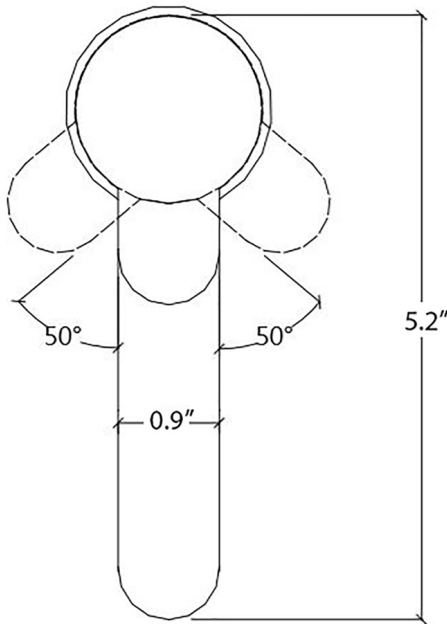

Features

- Modern Deck-Mounted Bathroom Faucet
- Single handle lever controls water flow and temperature
- Polished Chrome Finish
- Made of Lead-Free Solid Brass
- Requires Single-Hole Installation
- Includes Ceramic Disc Cartridge
- Flow Rate: 1.5 GPM
- Spout Reach: 4.0"

Clip T9.10

Finishes

 Polished Chrome

Collection Clip	Model Clip T9.10	Dimensions Metric <i>1 inch = 2.54 cm</i> <i>1 inch = 25.4 mm</i>	 1051 Lea Drive - Collegeville, PA 19426 Tel. 215 513 9400 - Fax 610 831 0215 www.ws bathcollections.com - info@ws bathcollectins.com
---------------------------	------------------------------	--	---

Product Specs Sheets

Collection
Clip

Model |
Clip T9.10

Dimensions Metric
1 inch = 2.54 cm
1 inch = 25.4 mm

WS®
BATH
COLLECTIONS

1051 Lea Drive - Collegeville, PA 19426
Tel. 215 513 9400 - Fax 610 831 0215
www.ws bathcollections.com - info@ws bathcollectins.com

On color finishings, do not use products containing alcohol, acetone and other solvents.

Collection
Clip

Model |
Clip T9.10

Dimensions Metric

1 inch = 2.54 cm
1 inch = 25.4 mm

WS[®]
BATH
COLLECTIONS

1051 Lea Drive - Collegeville, PA 19426
Tel. 215 513 9400 - Fax 610 831 0215