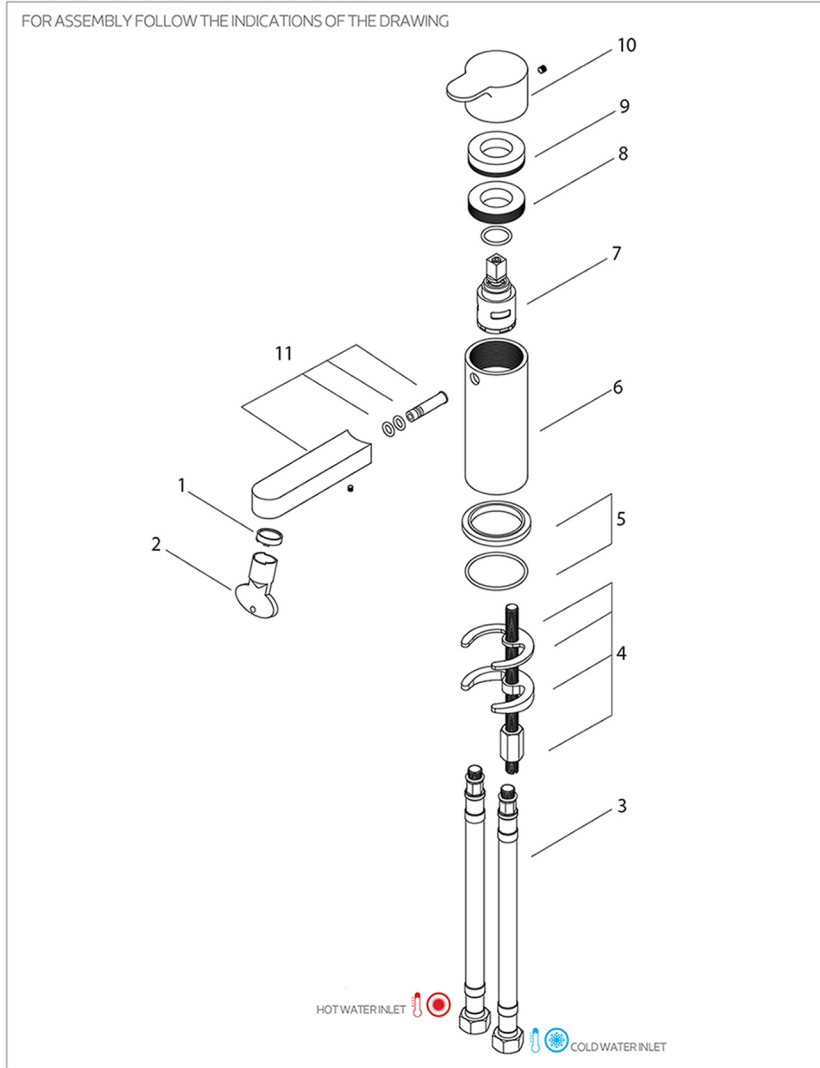

Features

- Modern Deck-Mounted Bathroom Faucet
- Single handle lever controls water flow and temperature
- Polished Chrome Finish
- Made of Lead-Free Solid Brass
- Requires Single-Hole Installation
- Includes Ceramic Disc Cartridge
- Flow Rate: 1.5 GPM
- Spout Reach: 4.0"

Product Specs Sheets

Collection
Clip

Model |
Clip T9.10

Dimensions Metric
1 inch = 2.54 cm
1 inch = 25.4 mm

WS®
BATH
COLLECTIONS

1051 Lea Drive - Collegeville, PA 19426
Tel. 215 513 9400 - Fax 610 831 0215
www.ws bathcollections.com - info@ws bathcollectins.com

Product Specs Sheets / Parts Diagram

Note: Item Fully Assembled

TECHNICAL DATA

Nº	REFERENCE	DESCRIPTION
01	AR9.18	AERATOR
02	---	KEY AERATOR
03	---	CONNECTION FLEXIBLE
04	---	FIXING KIT
05	ES9.45B	PLATE
06	---	TAP BODY
07	CR9.25L	CARTRIDGE
08	---	LOCKNUT
09	---	CARTRIDGE CONCEALER
10	MA9.41B	HANDLE
11	---	SPOUT

On color finishings, do not use products containing alcohol, acetone and other solvents.

Collection
Clip

Model |
Clip T9.10

Dimensions Metric

1 inch = 2.54 cm
1 inch = 25.4 mm

WS[®]
BATH
COLLECTIONS

1051 Lea Drive - Collegeville, PA 19426
Tel. 215 513 9400 - Fax 610 831 0215